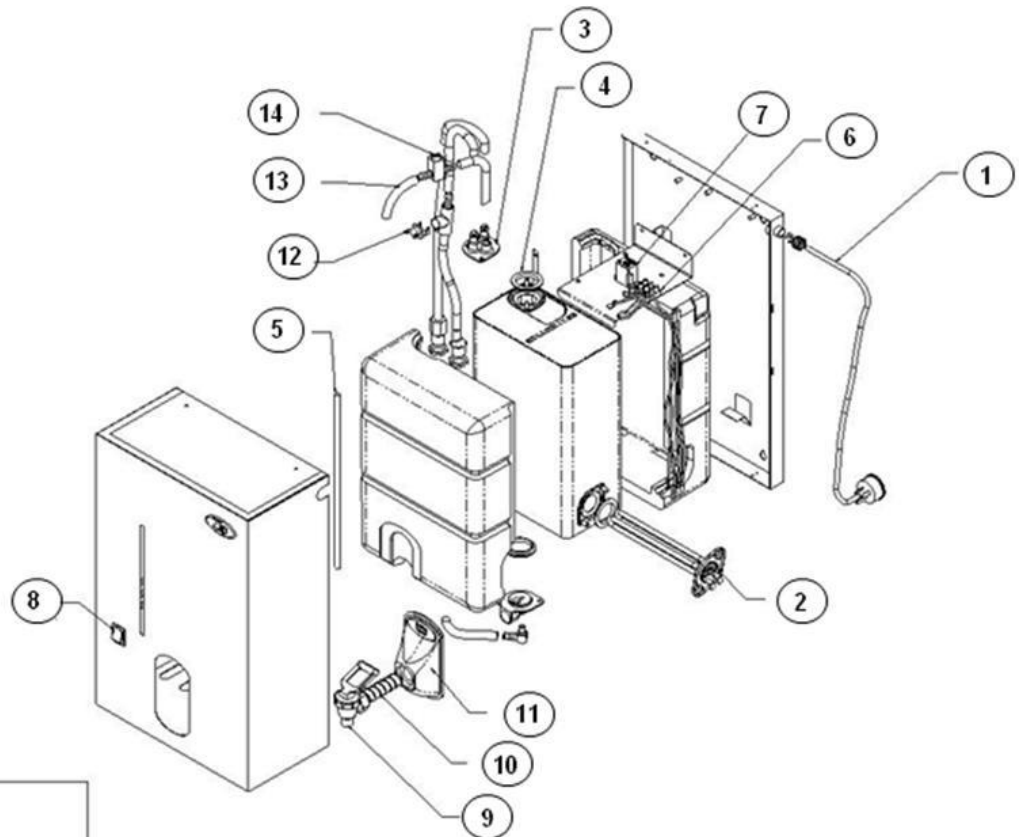

## Zip 832 Series 4.5-7L Manual boiling water unit

### Parts Not Shown

#315888 Seal Kit  
#310303 Restrictor Inlet  
#315956 Paper Backing Gaugeglass  
#315877 Tank & Insulation Assy (4.5L)  
#315878 Tank & Insulation Assy (7.0L)

Tap Head Assy Tomlinson  
#90352  
Seal Tap (5 Pack)  
#10556

Item	Part No.	Description	Item	Part No.	Description
1	315880	Cord set	8	14252	Start switch (post March1996)
2	315881	Element 2.4kW (old 316017)	9	10499	Tap and O-ring
3	<del>315402</del>	Inlet/vent fitting - <b>Obsolete</b>	10	316198	Tap extension kit 91mm
4	012142	Silicone gasket Pkt 5		317610	Tap extension kit 77mm (post March 2009)
5	90124	Gauge glass 9 x 330mm	11	315889	Tap surround and badge
	90126	Gauge glass 9 x 425mm	12	316016	Therm-O-Disc and (O-ring for older Model)
	317603	Gauge glass 270mm (post March 2009)	13	315839	Silicone tube kit 12mmO/D 8mmI/D
6	315949	Wiring loom 4.5 -7.0L	14	316015	Anti-siphon valve kit (pre Feb 2009)
				317608	Anti-siphon valve kit (post Feb 2009)
7	10316	Relay			

## Zip 832 Series 15-34L Manual boiling water unit

Item	Part No.	Description
1	315880	Cord set
2	315881	Element 2.4kW and gasket (old 316017)
3	<del>315402</del>	Inlet fitting/vent - <b>Obsolete</b>
4	012142	Silicone gasket Pkt 5
5	90127	Gauge glass 477mm
6	315958	Wiring loom 15 -34L
7	10316	Relay
8	14252	Start switch (post 1996)
9	10499	Tap and O-ring
10	316198	Tap extension kit 91mm
	317610	Tap extension kit 77mm (post March 2009)
11	315889	Tap surround and badge
12	316016	Therm-O-Disc and (O-ring for older Model)
	315839	Silicone tube 12mmO/D 8mmI/D
14	316015	Anti-siphon valve
	317608	Anti-siphon valve (post March 2009)
N/S	<b>OBSOLETE</b>	Gauge glass O-ring
	315888	Seal Kit
	310303	Restrictor Inlet