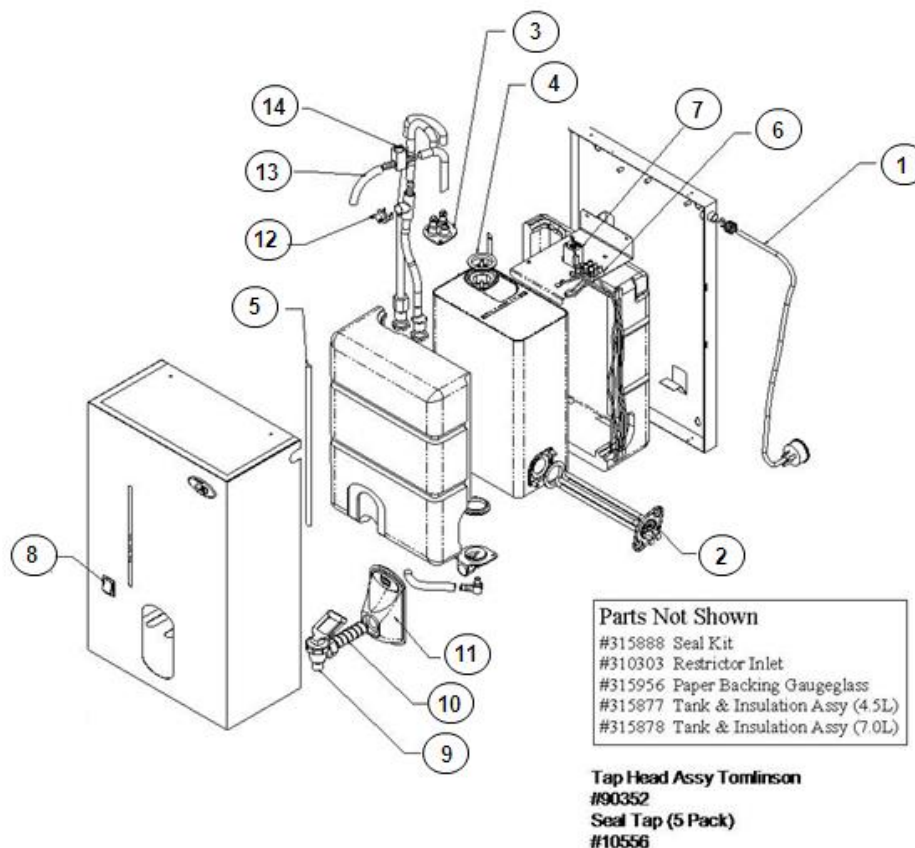

### Parts Not Shown

#315888 Seal Kit  
#310303 Restrictor Inlet  
#315956 Paper Backing Gaugeglass  
#315877 Tank & Insulation Assy (4.5L)  
#315878 Tank & Insulation Assy (7.0L)

Tap Head Assy Tomlinson  
#90352  
Seal Tap (5 Pack)  
#10556

Item	Part No.	Description	Item	Part No.	Description
1	315880	Cord set	8	14252	Start switch (post March1996)
2	315881	Element 2.4kW (old 316017)	9	10499	Tap and O-ring
3	<del>315402</del>	Inlet/vent fitting - <b>Obsolete</b>	10	316198	Tap extension kit 91mm
4	012142	Silicone gasket Pkt 5		317610	Tap extension kit 77mm (post March 2009)
5	90124	Gauge glass 9 x 330mm	11	315889	Tap surround and badge
	90126	Gauge glass 9 x 425mm	12	316016	Therm-O-Disc and (O-ring for older Model)
	317603	Gauge glass 270mm (post March 2009)	13	315839	Silicone tube kit 12mmO/D 8mmI/D
6	315949	Wiring loom 4.5 -7.0L	14	316015	Anti-siphon valve kit (pre Feb 2009)
				317608	Anti-siphon valve kit (post Feb 2009)
7	10316	Relay			

## Zip 832 Series 15-34L Manual boiling water unit

Item	Part No.	Description
1	315880	Cord set
2	315881	Element 2.4kW and gasket (old 316017)
3	<del>315402</del>	Inlet fitting/vent - <b>Obsolete</b>
4	012142	Silicone gasket Pkt 5
5	90127	Gauge glass 477mm
6	315958	Wiring loom 15 -34L
7	10316	Relay
8	14252	Start switch (post 1996)
9	10499	Tap and O-ring
10	316198	Tap extension kit 91mm
	317610	Tap extension kit 77mm (post March 2009)
11	315889	Tap surround and badge
12	316016	Therm-O-Disc and (O-ring for older Model)
	315839	Silicone tube 12mmO/D 8mmI/D
14	316015	Anti-siphon valve
	317608	Anti-siphon valve (post March 2009)
N/S	<b>OBSOLETE</b>	Gauge glass O-ring
	315888	Seal Kit
	310303	Restrictor Inlet