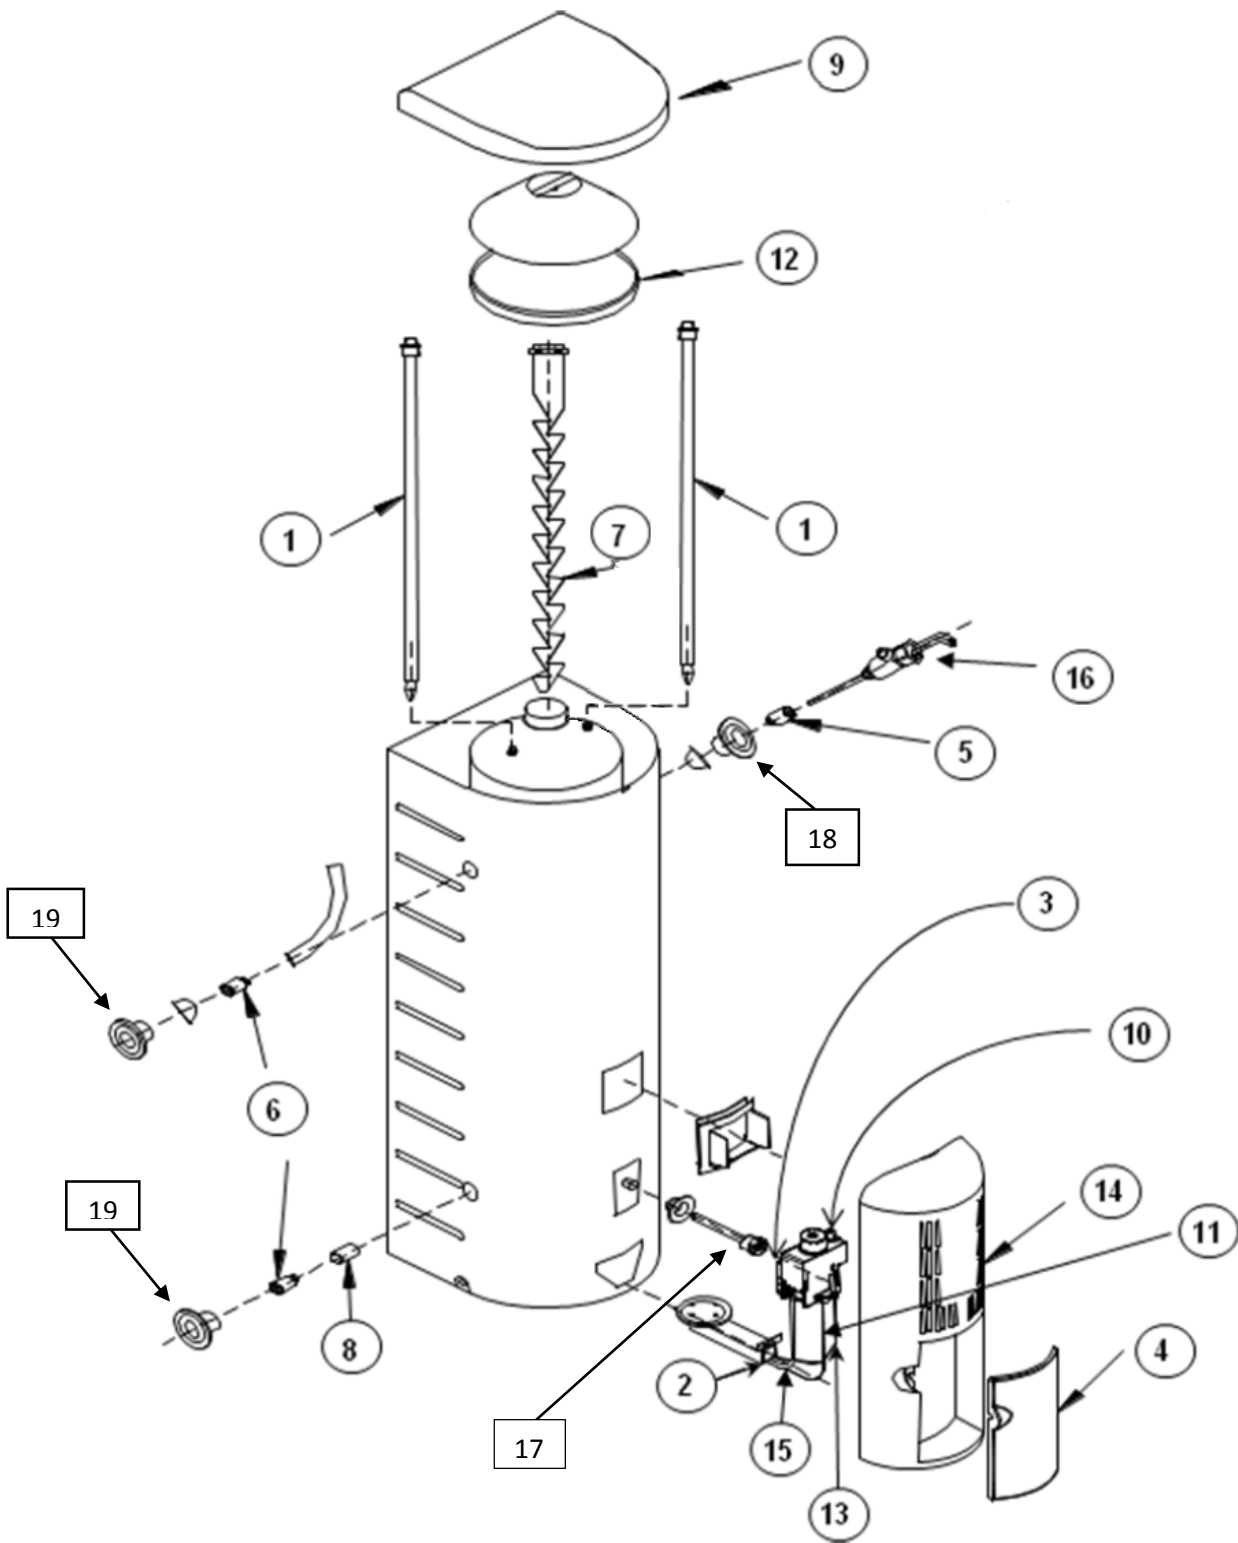

# Rheem Spare Parts Manual

## MPG Stellar 130 - 160L

Models A850330 A850360

## MPG Stellar 130 - 160L

Models A850330 A850360

Item	Part No.	Description
1	221947	Anode (black) 1686mm
2	070366	Complete Burner, pilot and control assembly - LPG
	070368	Complete Burner, pilot and control assembly - NG
3	079425	Eurosit gas valve LPG
	079421	Eurosit gas valve NG
4	101308	Access cover
5	088037	Extension fitting ½" x 45mm
6	088038	Extension fitting ¾" x 45mm
7	071853	Flue baffle 130L
	071855	Flue baffle 160L
8	220901	Inlet diffuser
9	101213	Jacket top
10	890202	Eurosit Piezo
11	10979	Pilot burner supply pipe
12	225502	Flue seal
13	890175	Ignition electrode and lead
14	104755	Terminal assembly
15	071428	Thermocouple T/switch 450mm
16	11003	TPRV HT553 1400kPa x ½"
17	079426	Drywell pocket
18	221213-1	T.P.R Seal Pipe ( 15mm outlet escutcheon flange, Joey Grey )
19	221264	Water outlet / inlet ( 20mm outlet escutcheon flange, Joey Grey)
N/S	070946	LPG pilot assembly (pilot, thermocouple, pilot tube, ignition rod/ lead)
	070959	NG pilot assembly (pilot, thermocouple, pilot tube, ignition rod/lead)
	073354	Main Injector 1.60mm 5/16" LPG
	890181	Pilot Injector 0.27mm NG
	<b>890197</b>	Pilot injector 0.16mm LPG