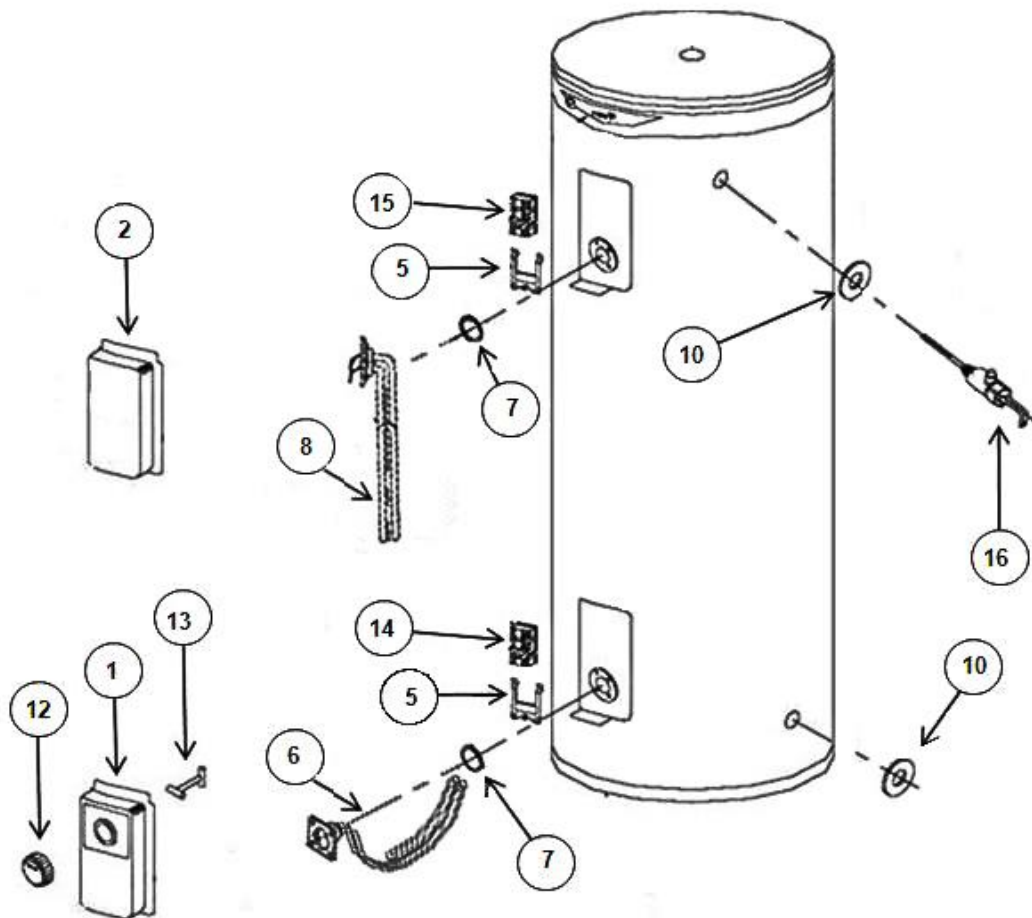

Rheem Spare Parts Manual

Electric Stainless Steel 32513505 - 32518005

Item	Part No.	Description	Item	Part No.	Description
1	100738-1	E&T cover bottom pre 2016	12	226928-1	Thermostat knob
1	100703-1	E&T cover bottom post Mar 2016	13	226948	Thermostat/knob linking shaft
2	100704-1	Thermostat cover top	14	052014	R/shaw t/stat ST1204133r bottom pre Mar 2016
5	102501	Clamp thermostat assy	14	315825	R/shaw t/stat ST1203133 bottom post Mar 2016
6	319005	Element 3kw Incoloy sickle Lower	15	09002	R/Shaw T/stat ST1301133 top
	319026	Element 2kw Incoloy sickle Lower Only	16	220641	TPRV HTE55-1 ½ x 1000kPa
7	050704	Seal element SS	n/s	317951	Cylinder feet for external install
8	319006	Element 2kw Incoloy droopy element (180L only)		310906	Loom wiring bolt on element 15A max
10	318179	Surround socket outlet / TPR red		318241	<i>180l only top element kit contains: 2.0kw droopy element, thermostat, thermostat clamp, element seal, wiring loom and wiring label.</i>
	318023	Surround socket inlet blue			