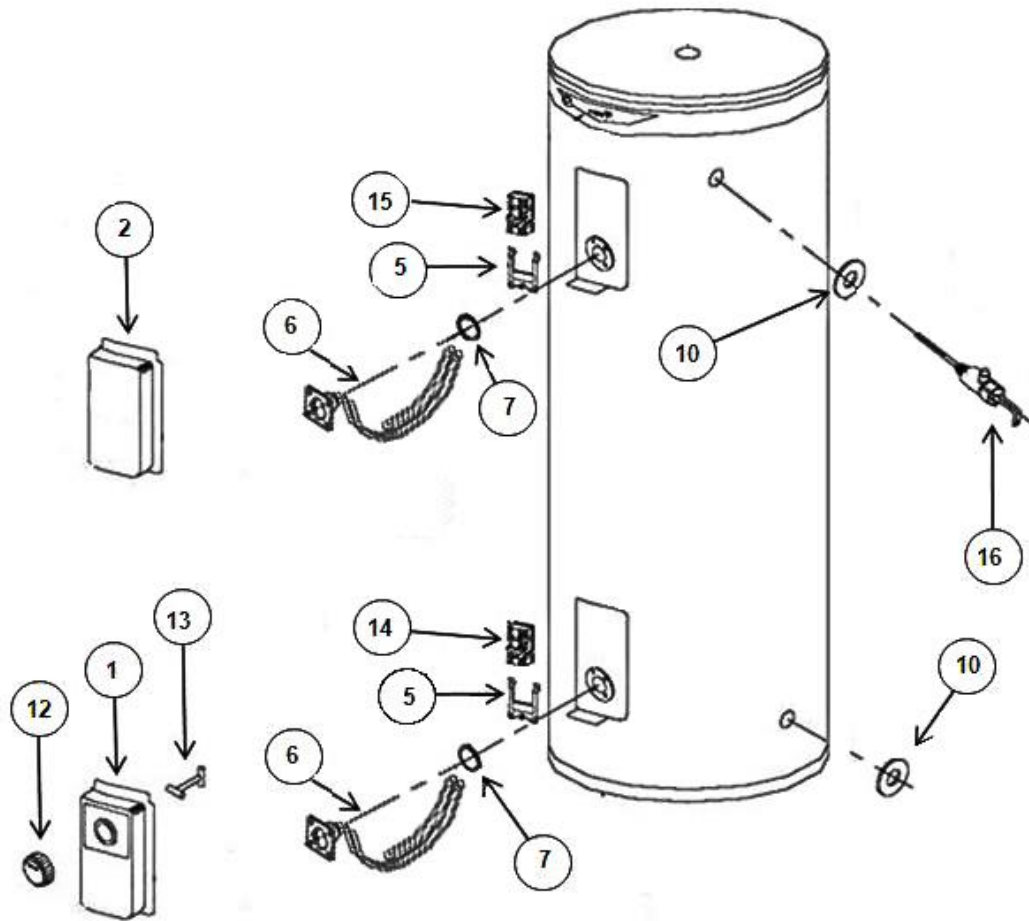

Rheem Spare Parts Manual

Electric Stainless Steel 32525005 – 32530005

Item	Part No.	Description	Item	Part No.	Description
1	100738-1	E&T cover bottom pre Mar 2016	14	052014	R/shaw t/stat ST1204133R bottom pre Mar 2016
1	100703-1	E&T cover bottom post Mar 2016	14	052014	R/shaw t/stat ST1203133 bottom post Mar 2016
2	100704-1	Thermostat cover top	15	09002	R/Shaw T/stat ST1301133 top
5	102501	Clamp thermostat assy	16	220641	TPR Valve HTE55-1 ½ x 1000kPa
6	319005	Element 3kw Incoloy sickle	N/S	317951	Cylinder feet for external install
7	050704	Seal element SS		310906	Loom wiring bolt on element 15A max
10	318179	Surround socket outlet / TPR red		318242	250l-300l top element kit contains: 2.0kw sickle element, thermostat, thermostat clamp, element seal, wiring loom and label.
	318023	Surround socket inlet blue		318243	250l-300l top element kit contains: 3.0kw sickle element, thermostat, thermostat clamp, element seal, wiring loom and label.
12	226928-1	Thermostat knob		316608	Plug ¾" triple inlet cylinder
13	226948	Thermostat/knob linking shaft