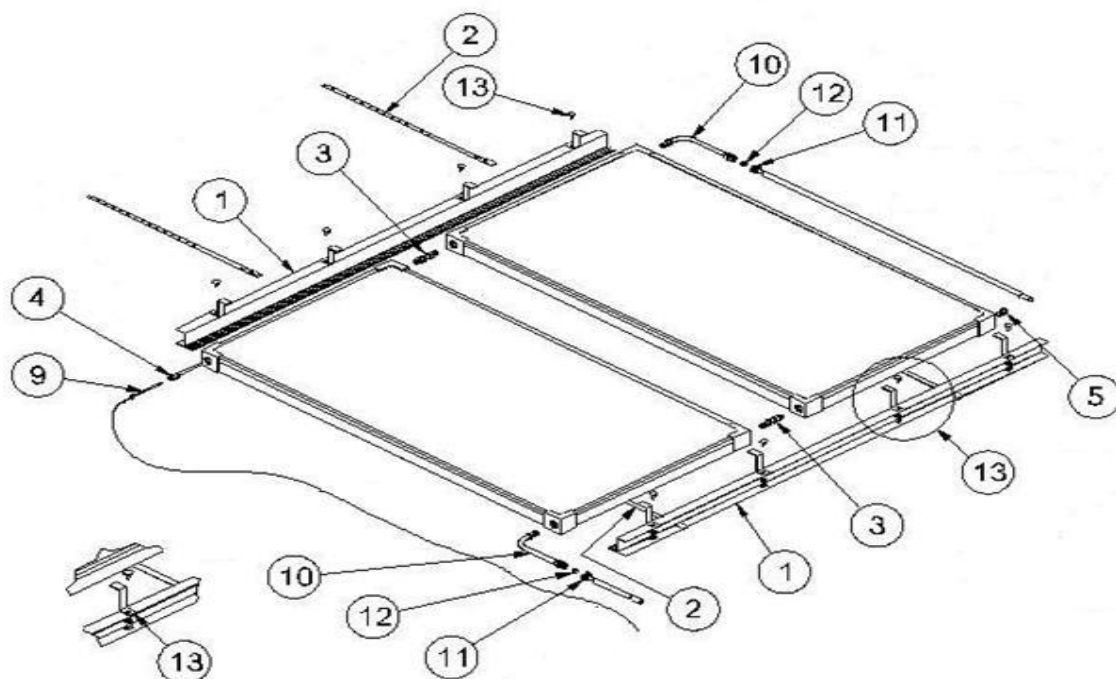

Rheem Spare Parts Manual

Premier solar lo-line T200 panels

Item	Part No.	Description
1	331847	Collector rail
2	330847	Collector strap
3	337121	Collector joiner union
4	340440	Sensor housing
5	337135	End plug
9	346080	Hot sensor thermistor
10	340450	Connector pipe
11	827355	Connector nut
12	827255	Connector olive
13	331928	Collector rail clamp
N/S	317555	Glycol top up (4.5L)

Rheem Spare Parts Manual

A59127007 Solar premier lo-line cylinder

Rheem Spare Parts Manual

A59127007 Solar premier lo-line cylinder

Item	Part No.	Description	Item	Part No.	Description
1	088077	Caleffi relief valve	22	222024	Anode (green) 1153mm
3	221229	Anode cover	23	225601	Dip tube hot outlet
4	108370	Jacket top	24	053060	Sensor strip
5	088095	Relief valve fitting	26	220520	Cold inlet strainer
6	221229	Pipe seal	27	221418	Inlet/outlet pipe seal
7	221735	Foam cover	28	103616	Element cover
8	108243	Hand grip	29	051350	R/Shaw T/stat EWT1L2-540
9	088100	Spring clip	31	102501	Thermostat clamp
10	087035	Blanking washer	32	051404	Element bolt
11	080163	Washer	33	088075	Ball valve
12	088092	Extension fitting	34	108377	Jacket base
13	087034	O-ring	35	108107	Foot
15	221420	TPRV seal	36	104635	Pump access cover
16	220641	TPR Valve HTE55-1 ½ x 1000kPa	37	088115	Hose tail
17	051507	Terminal block	40	053050	Control board
18	056012	Sensor lead (internal)	41	056006	Cold Sensor
19	050704	Element gasket	42	088080	Cold pipe
20	050210	Element 3.6kW	43	299996	Pump
21	120712	Name Band	44	087033	Cold pipe washer
22	221914	Anode (black) 1153mm	45	052133	LED panel and wiring
			46	088092	Extension fitting