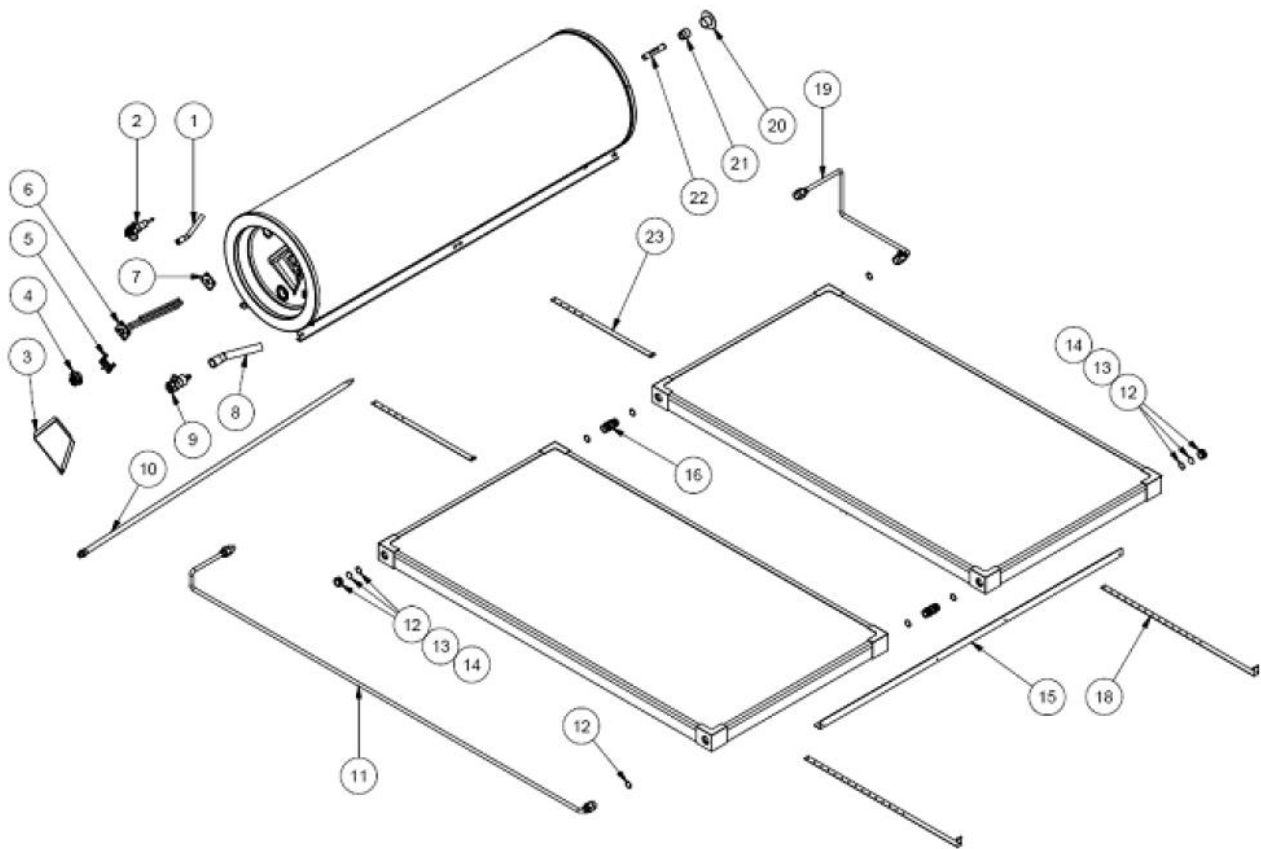

Rheem Spare Parts Manual

Solar premier hi-line cylinder 52S300

Item	Part No.	Description	Item	Part No.	Description
1	220403	Dip Tube Hot Water Outlet	12	330171	O-ring 25mm
2	220614	Valve T&PR 1/2" x 1000kPa	13	330606	Blanking Disc
3	109229	Cover Plate Unbranded	14	063602	Nut Male M33 Brass
4	315825	Thermostat Kit	15	191614	Angle Support 1 Collector
5	102501	Thermostat Holding Clamp		191613	Angle Support 2 Collectors
6	050212	Element 2400W Cu Sickle	16	330695	Collector Connector L
	050210	Element 3600W Cu Sickle	18	191801	Strap Collector
	050209	Element 4800W Cu Sickle	19	193362	Pipe Hot 3/4" Insulated Hot 300L
7	050704	Element Gasket	20	221397	Pipe Seal 3/4" x 30
8	229301	Dip Tube Cold Water Inlet	21	069405	Fitting Extension 20mm x 38mm
9	223903	55°C	22	225701	Diffuser – Solar flow
	224904	65°C			
10	229007	Anode – Black 300L	23	191801	Strap Tank
11	193363	Cold Pipe 3/4" Insulated 300L Hi-line NPT	n/s	126010	Decal Rheem Circle Logo