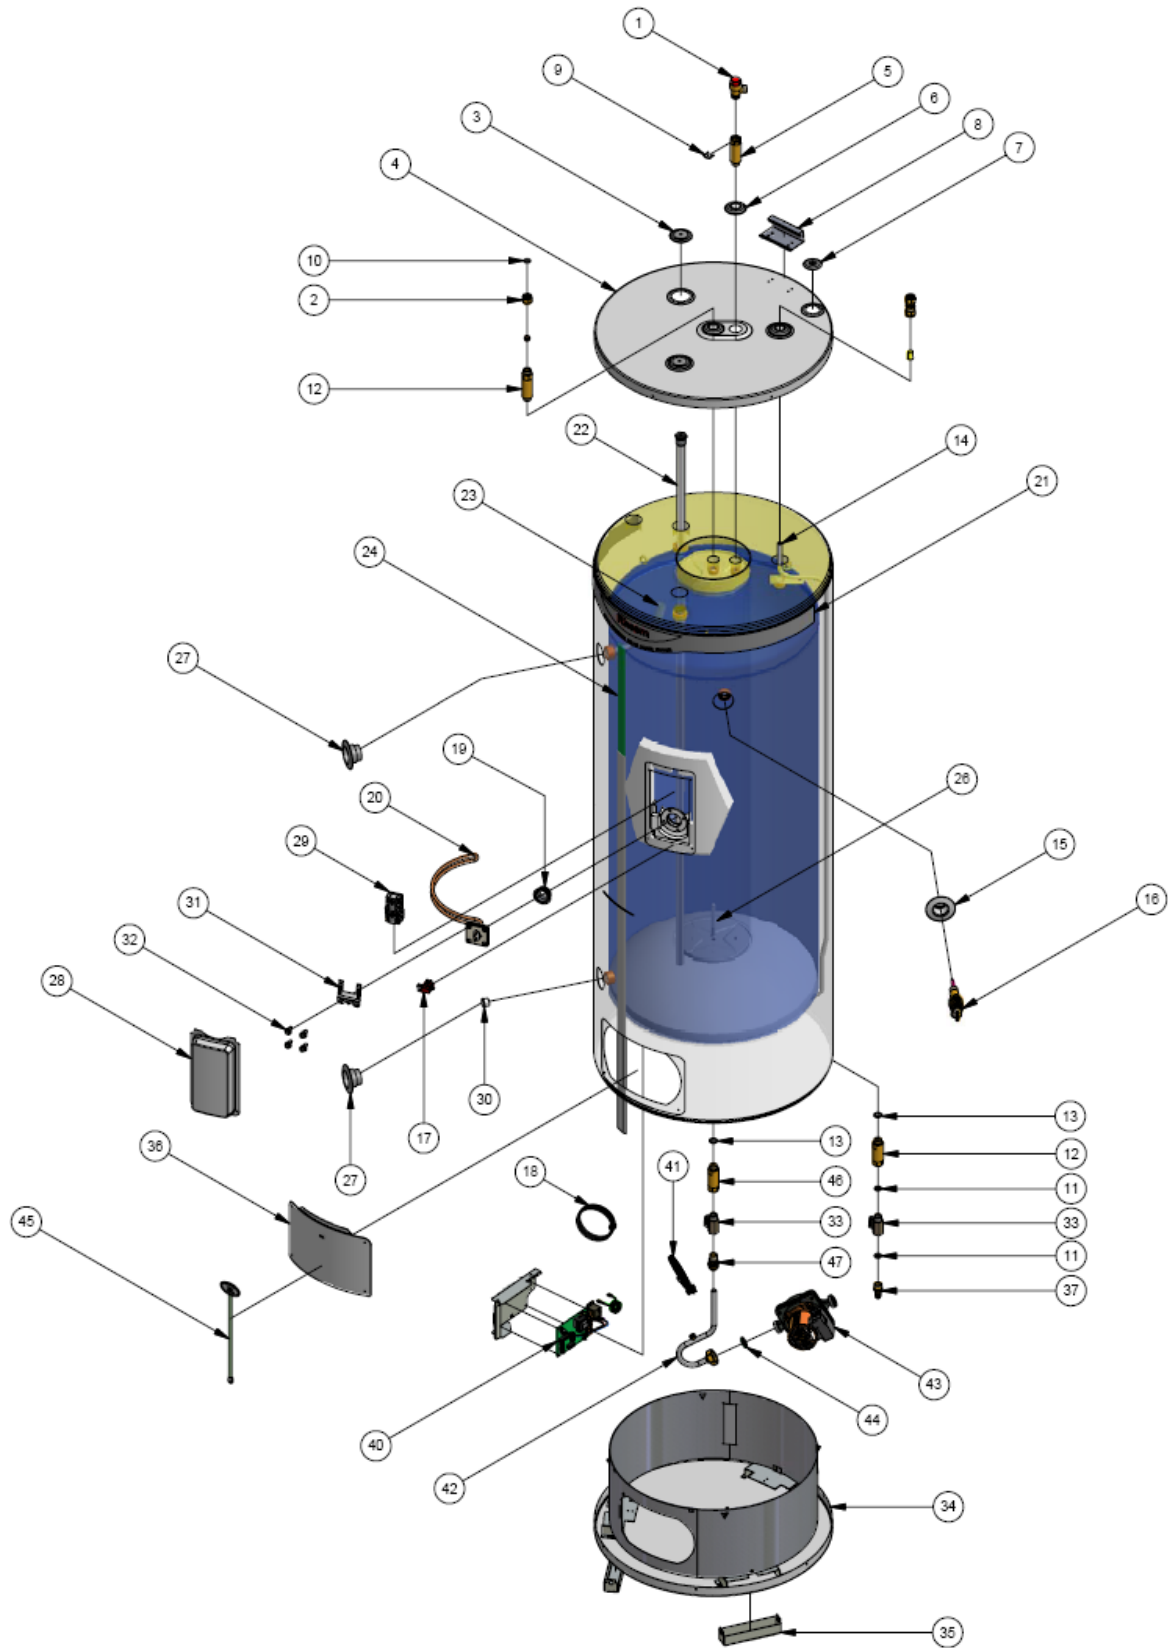

Rheem Spare Parts Manual

Premier solar lo-line T200 panels

Item	Part No.	Description
1	331847	Collector rail
2	330847	Collector strap
3	337121	Collector joiner union
4	340440	Sensor housing
5	337135	End plug
9	346080	Hot sensor thermistor
10	340450	Connector pipe
11	827355	Connector nut
12	827255	Connector olive
13	331928	Collector rail clamp
N/S	317555	Glycol top up (4.5L)

Rheem Spare Parts Manual

A59127007 Solar premier lo-line cylinder

Rheem Spare Parts Manual

A59127007 Solar premier lo-line cylinder

Item	Part No.	Description	Item	Part No.	Description
1	088077	Caleffi relief valve	22	222024	Anode (green) 1153mm
3	221229	Anode cover	23	225601	Dip tube hot outlet
4	108370	Jacket top	24	053060	Sensor strip
5	088095	Relief valve fitting	26	220520	Cold inlet strainer
6	221229	Pipe seal	27	221418	Inlet/outlet pipe seal
7	221735	Foam cover	28	103616	Element cover
8	108243	Hand grip	29	051350	R/Shaw T/stat EWT1L2-540
9	088100	Spring clip	31	102501	Thermostat clamp
10	087035	Blanking washer	32	051404	Element bolt
11	080163	Washer	33	088075	Ball valve
12	088092	Extension fitting	34	108377	Jacket base
13	087034	O-ring	35	108107	Foot
15	221420	TPRV seal	36	104635	Pump access cover
16	220641	TPR Valve HTE55-1 ½ x 1000kPa	37	088115	Hose tail
17	051507	Terminal block	40	053050	Control board
18	056012	Sensor lead (internal)	41	056006	Cold Sensor
19	050704	Element gasket	42	088080	Cold pipe
20	050210	Element 3.6kW	43	299996	Pump
21	120712	Name Band	44	087033	Cold pipe washer
22	221914	Anode (black) 1153mm	45	052133	LED panel and wiring
			46	088092	Extension fitting