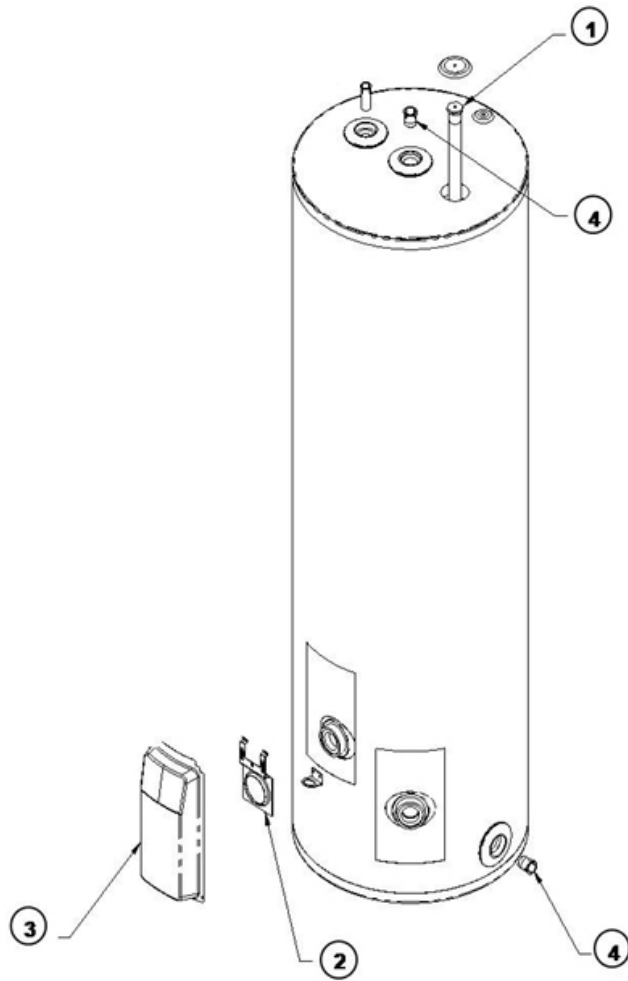

## MPE prewired under bench 25L

Item	Part No.	Description
1	221916	Anode (black) 230mm
2	102501	Thermostat clamp
3	314165	Thermostat cover deep
4	319026	Element 2.0kW bolt on with gasket
5	050704	Element gasket
6	13197	Wiring loom
7	10975	R/Shaw thermostat ST12044113 15L-45L
8	11003	TPRV HT553 1400kPa ½"

## MPE prewired twin element Non-simultaneous (day/night rate) Models 31218025 - 31225025

31230025 Discontinued April 2004

Item	Part No.	Description
1	11086	Anode (black) 1302mm
	11085	Anode (black) 1572mm
2	11599	Thermostat clamp
3	314165	Thermostat cover deep
	316466	Thermostat cover slim
4	14321	Element 3.0kW tin plated
6	316209	Fitting liner 3/4"x 25mm
7	OBSOLETE	Wiring loom
8	10908	Element O-ring
9	315825	R/Shaw T/stat ST1203133 bottom
10	11077	R/Shaw T/stat ST2207233 top
11	11116	TPRV HT55 1000kPa 1/2"
	15247	TPRV HTE575-2 850kPa 3/4"

## MPE bare Models 31130000 - 31230000 Discontinued July 2005

Item	Part No.	Description
1	11085	Anode (black) 1480mm
2	11599	Thermostat clamp
3	314165	Thermostat cover deep
4	316209	Fitting liner $\frac{3}{4}$ "x 25mm
N/S	11116	TPRV HT55 1000kPa $\frac{1}{2}$ "
	14321	Element 3.0kW tin plated
	14322	Element 5.0kW Incoloy single blade
	315825	R/Shaw T/stat ST1203133 70L-350L
	13197	Wiring loom (up to 3.0kW) 31230033
	317293	Wiring loom (up to 5.0kW) single blade
	11116	TPRV HT55 1000kPa $\frac{1}{2}$ "