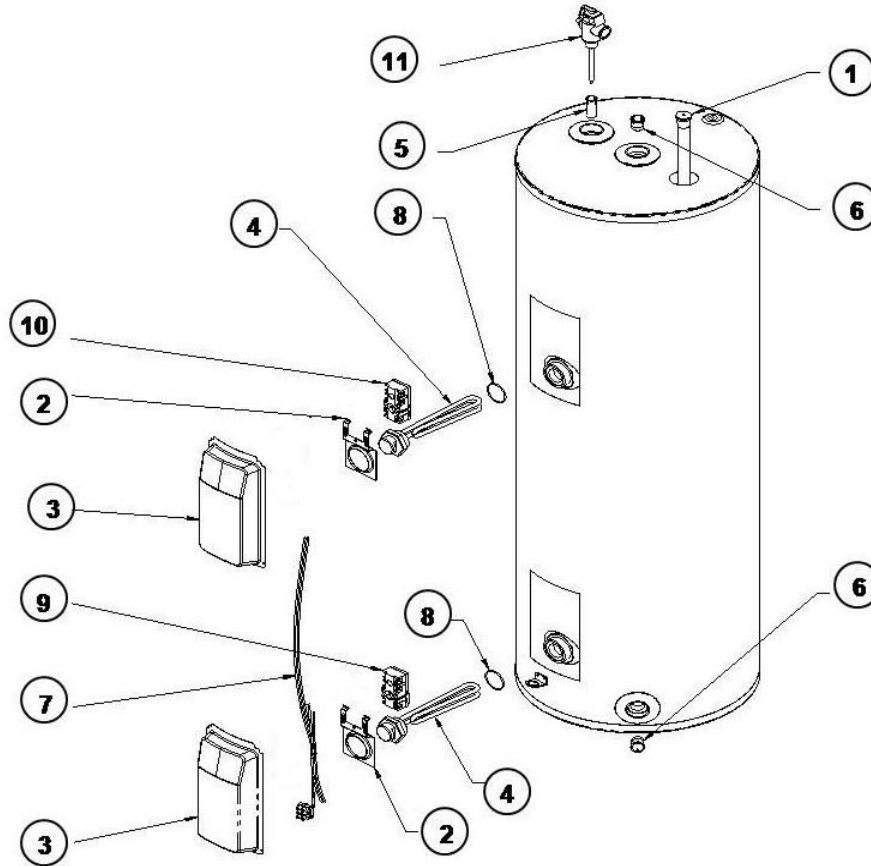

## MPE prewired models 31204515 - 31230015

Item	Part No.	Description	Item	Part No.	Description
1	11004	Anode (Black) 1125mm	4	14320	Element 2.0kW tin plated
	11086	Anode (Black) 1302mm		14321	Element 3.0kW tin plated
	11085	Anode (Black) 1480mm	5	316209	Fitting Liner 3/4"x 25mm
	11011	Anode (Black) 364mm	6	13197	Wiring loom
	11000	Anode (Black) 794mm	7	10908	Element O-ring
	11009	Anode (Black) 929mm	8	10975	R/Shaw T/tat ST1204113 15-45L
		315825		R/Shaw T/stat ST1203133 70-350L	
2	11599	Thermostat clamp	9	11003	TPRV HT553 1400kPa 1/2"
3	314165	Thermostat cover deep		90423	TPRV HTE55-2 850kPa 1/2"
	316466	Thermostat cover slim		11116	TPRV HT55 1000kPa 1/2"
4	14319	Element 1.5kW tin plated			

## MPE prewired under bench 25L

Item	Part No.	Description
1	221916	Anode (black) 230mm
2	102501	Thermostat clamp
3	314165	Thermostat cover deep
4	319026	Element 2.0kW bolt on with gasket
5	050704	Element gasket
6	13197	Wiring loom
7	10975	R/Shaw thermostat ST12044113 15L-45L
8	11003	TPRV HT553 1400kPa ½"

## MPE prewired twin element Non-simultaneous (day/night rate) Models 31218025 - 31225025

31230025 Discontinued April 2004

Item	Part No.	Description
1	11086	Anode (black) 1302mm
	11085	Anode (black) 1572mm
2	11599	Thermostat clamp
3	314165	Thermostat cover deep
	316466	Thermostat cover slim
4	14321	Element 3.0kW tin plated
6	316209	Fitting liner 3/4"x 25mm
7	OBSOLETE	Wiring loom
8	10908	Element O-ring
9	315825	R/Shaw T/stat ST1203133 bottom
10	11077	R/Shaw T/stat ST2207233 top
11	11116	TPRV HT55 1000kPa 1/2"
	15247	TPRV HTE575-2 850kPa 3/4"