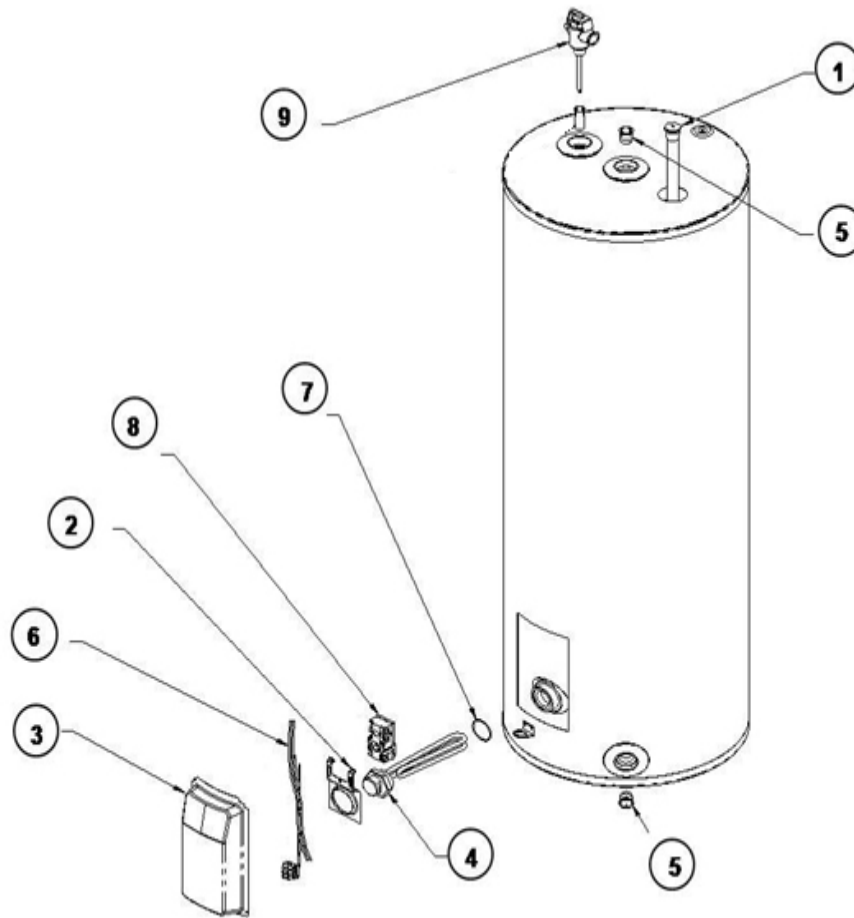

## MPE prewired models 31204515 - 31230015

Item	Part No.	Description	Item	Part No.	Description
1	11004	Anode (Black) 1125mm	4	14320	Element 2.0kW tin plated
	11086	Anode (Black) 1302mm		14321	Element 3.0kW tin plated
	11085	Anode (Black) 1480mm	5	316209	Fitting Liner 3/4"x 25mm
	11011	Anode (Black) 364mm	6	13197	Wiring loom
	11000	Anode (Black) 794mm	7	10908	Element O-ring
	11009	Anode (Black) 929mm	8	10975	R/Shaw T/tat ST1204113 15-45L
		315825		R/Shaw T/stat ST1203133 70-350L	
2	11599	Thermostat clamp	9	11003	TPRV HT553 1400kPa 1/2"
3	314165	Thermostat cover deep		90423	TPRV HTE55-2 850kPa 1/2"
	316466	Thermostat cover slim		11116	TPRV HT55 1000kPa 1/2"
4	14319	Element 1.5kW tin plated			

## MPE prewired under bench 25L

Item	Part No.	Description
1	221916	Anode (black) 230mm
2	102501	Thermostat clamp
3	314165	Thermostat cover deep
4	319026	Element 2.0kW bolt on with gasket
5	050704	Element gasket
6	13197	Wiring loom
7	10975	R/Shaw thermostat ST12044113 15L-45L
8	11003	TPRV HT553 1400kPa ½"

## MPE prewired twin element Non-simultaneous (day/night rate) Models 31218025 - 31225025

31230025 Discontinued April 2004

Item	Part No.	Description
1	11086	Anode (black) 1302mm
	11085	Anode (black) 1572mm
2	11599	Thermostat clamp
3	314165	Thermostat cover deep
	316466	Thermostat cover slim
4	14321	Element 3.0kW tin plated
6	316209	Fitting liner 3/4"x 25mm
7	OBSOLETE	Wiring loom
8	10908	Element O-ring
9	315825	R/Shaw T/stat ST1203133 bottom
10	11077	R/Shaw T/stat ST2207233 top
11	11116	TPRV HT55 1000kPa 1/2"
	15247	TPRV HTE575-2 850kPa 3/4"