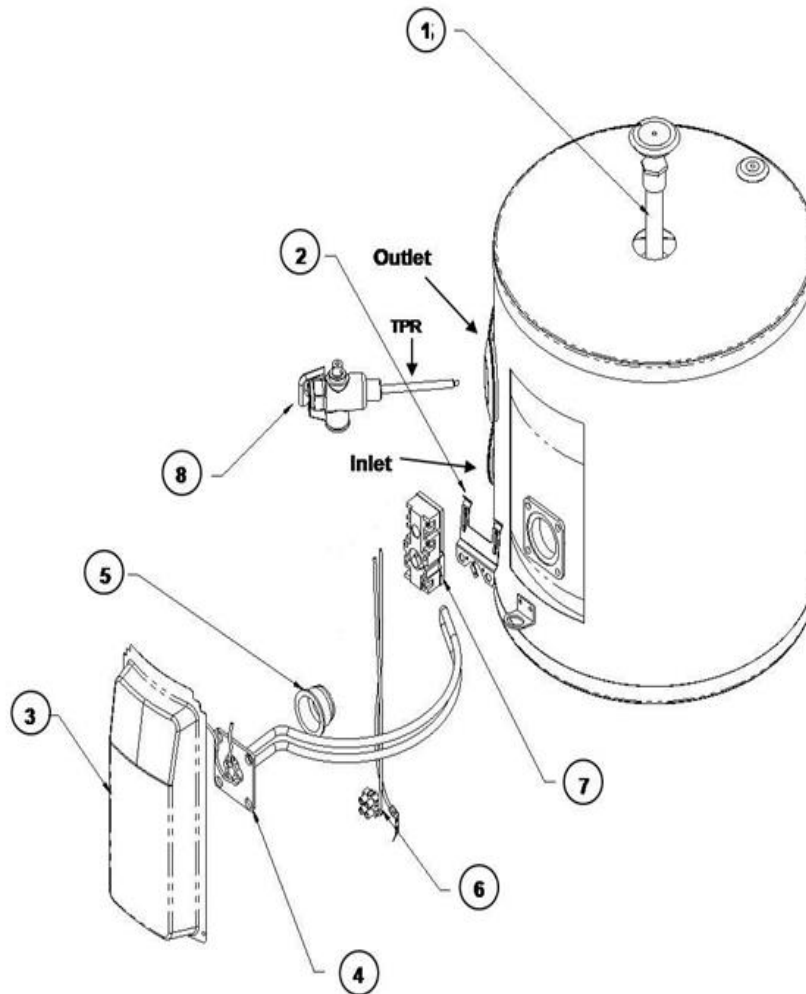

## MPE prewired models 31204515 - 31230015

Item	Part No.	Description	Item	Part No.	Description
1	11004	Anode (Black) 1125mm	4	14320	Element 2.0kW tin plated
	11086	Anode (Black) 1302mm		14321	Element 3.0kW tin plated
	11085	Anode (Black) 1480mm	5	316209	Fitting Liner 3/4"x 25mm
	11011	Anode (Black) 364mm	6	13197	Wiring loom
	11000	Anode (Black) 794mm	7	10908	Element O-ring
	11009	Anode (Black) 929mm	8	10975	R/Shaw T/tat ST1204113 15-45L
		315825		R/Shaw T/stat ST1203133 70-350L	
2	11599	Thermostat clamp	9	11003	TPRV HT553 1400kPa 1/2"
3	314165	Thermostat cover deep		90423	TPRV HTE55-2 850kPa 1/2"
	316466	Thermostat cover slim		11116	TPRV HT55 1000kPa 1/2"
4	14319	Element 1.5kW tin plated			

## MPE prewired under bench 25L

Item	Part No.	Description
1	221916	Anode (black) 230mm
2	102501	Thermostat clamp
3	314165	Thermostat cover deep
4	319026	Element 2.0kW bolt on with gasket
5	050704	Element gasket
6	13197	Wiring loom
7	10975	R/Shaw thermostat ST12044113 15L-45L
8	11003	TPRV HT553 1400kPa ½"

## MPE prewired twin element Non-simultaneous (day/night rate) Models 31218025 - 31225025

31230025 Discontinued April 2004

Item	Part No.	Description
1	11086	Anode (black) 1302mm
	11085	Anode (black) 1572mm
2	11599	Thermostat clamp
3	314165	Thermostat cover deep
	316466	Thermostat cover slim
4	14321	Element 3.0kW tin plated
6	316209	Fitting liner 3/4"x 25mm
7	OBSOLETE	Wiring loom
8	10908	Element O-ring
9	315825	R/Shaw T/stat ST1203133 bottom
10	11077	R/Shaw T/stat ST2207233 top
11	11116	TPRV HT55 1000kPa 1/2"
	15247	TPRV HTE575-2 850kPa 3/4"