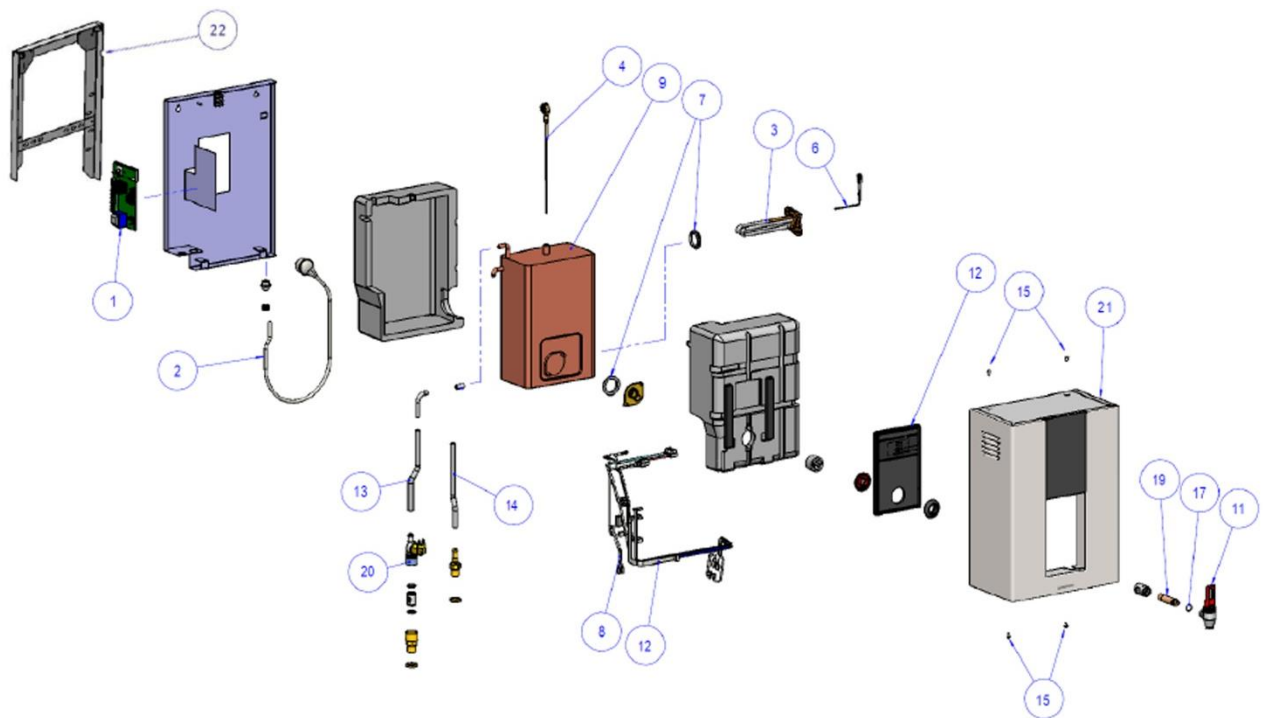

Rheem Spare Parts Manual

Lazer Eco 703 series 3L – 7.5L

Launched March 2012

Item	Description	Part N°	Item	Description	Part N°
1	Controller & Heatsink	318263	13	Tube 12mm O/D 8mm I/D Silicone Kit (1.4m)	316264
2	Cord set	315880	14	Tube 13mm Silicone Kit vent 1m x 17mm O/D 13mm I/D	319027
3	Element 3L 1.8kW	317164	15	Jacket fixing screws x 4	315994
	Element 5L & 7.5L 2.4 kW	315881		17	O-Ring Tap (112)
4	Probe Assy Hi/Lo	312029	19	Tap Extension Brass (old 317842)	318354
6	Thermistor Short 150mm	310537	20	Valve Solenoid Assy 240Vac 0.5l/min	318261
7	Gasket Silicone Pkt 5	012142	21	Jacket 3L White	319071
8	Loom Wiring 3L & 5L	318122		Jacket 5L White	319072
	Loom Wiring 7.5L	318123		Jacket 7.5L White	319073
9	Tank 3L	318000	22	Plinth 3 L 701/ 703 Series Black	318961
	Tank 5L	318001		Plinth 5 L 701/ 703 Series Black	318962
	Tank 7.5L	318002		Heat Sink Compound (10g Tube)	317696
11	Tap assembly	317807	n/s	Seal Tap 703 series	319030
11	Safety Tap Kit - Complete	319069			
12	Eco Keypad & Fascia panel assembly inc. Loom & spring	318084			Service timer kit