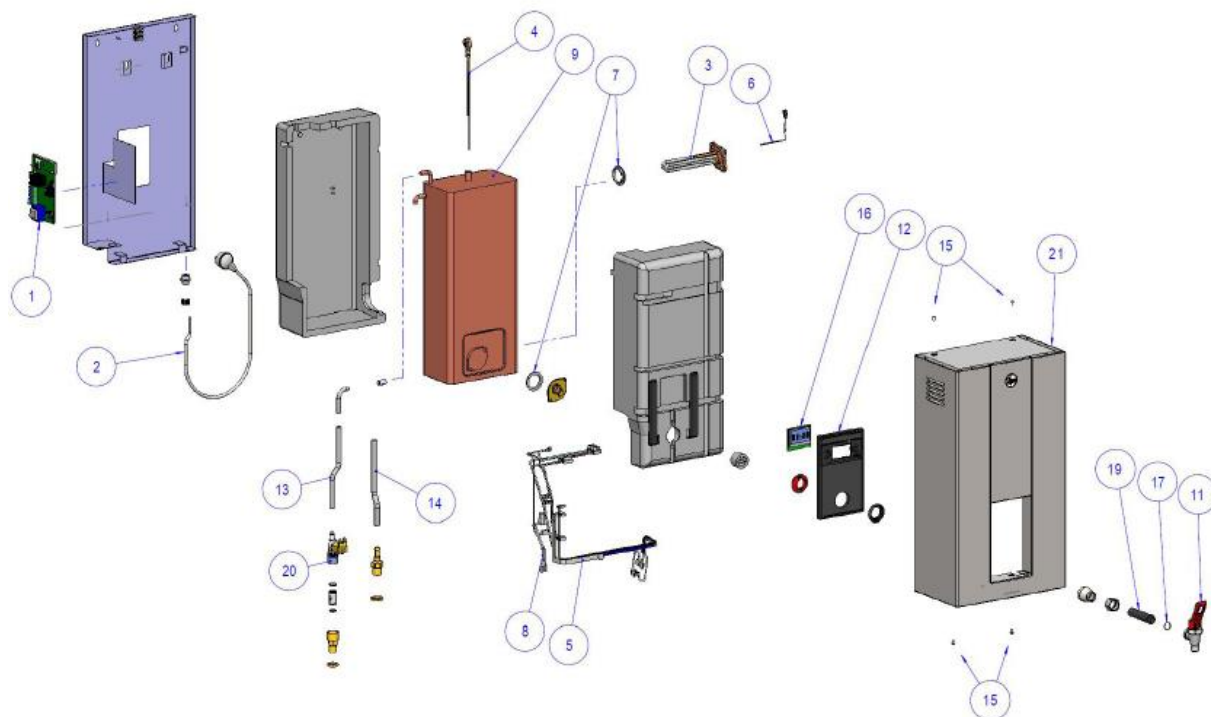

Rheem Spare Parts Manual

Lazer Commercial 702 series 7.5L - 40L

Launched March 2012

Item	Description	Part N°	Item	Description	Part N°
1	Controller & Heatsink 7.5L - 15L	317159	13	Tube Silicone Kit (1.4m)12mmO/D 8mm I/D	316264
	Controller & Heatsink 25L & 40L	317190	14	Tube 13mm Silicone Kit vent (1.0m)17mmO/D 13mm I/D	319027
2	Cord set 7.5L - 15L	315880	15	Jacket fixing screws x 4	315994
3	Element 2.4kW 7.5L - 15L	315881	16	Electronic Timer	316963
	Element 3.6kW 25L – L shaped	319007	17	O-Ring Tap (114)	310497
	Element 4.6kW 40L	315884	19	Tap Extension	317821
4	Probe Assy Hi/Lo	312029	20	Valve Solenoid Assy 7.5L – 10L models 240Vac 0.5l/min	318261
5	Ribbon Connector Timer	316955		Valve Solenoid Assy 15L – 40L Models 240Vac 2.5l/min	318262
6	Thermistor Short 150mm	310537	21	Jacket 7.5L White	319016
7	Gasket Silicone Pkt 5	012142		Jacket 10L White	319017
8	Loom Wiring 7.5L	318123		Jacket 15L White	319018
	Loom Wiring 10L	318124		Jacket 25L White	319019
	Loom Wiring 15L	318123		Jacket 40L White	319074
	Loom Wiring 25 & 40L	318125		Jacket 7.5L Stainless Steel	319021
	Loom Wiring 25 & 40L for new otc - Post March 2017	320009			
9	Tank 7.5L	318029	Jacket 10L Stainless Steel	319022	
	Tank 10L	318030	Jacket 15L Stainless Steel	319023	
	Tank 15L	318031	Jacket 25L Stainless Steel	319024	
	Tank 25L	318032	Jacket 40L Stainless Steel	319025	
	Tank 40L	318033			
11	Tap assembly	317804	N/S	Seal Tap	10556
11	Safety Tap Kit (Tap Upper)	319068		E.C.O for 25L & 40L only	319070
12	Fascia Panel (incl spring)	319015		Heat Sink Compound (10g Tube)	317696