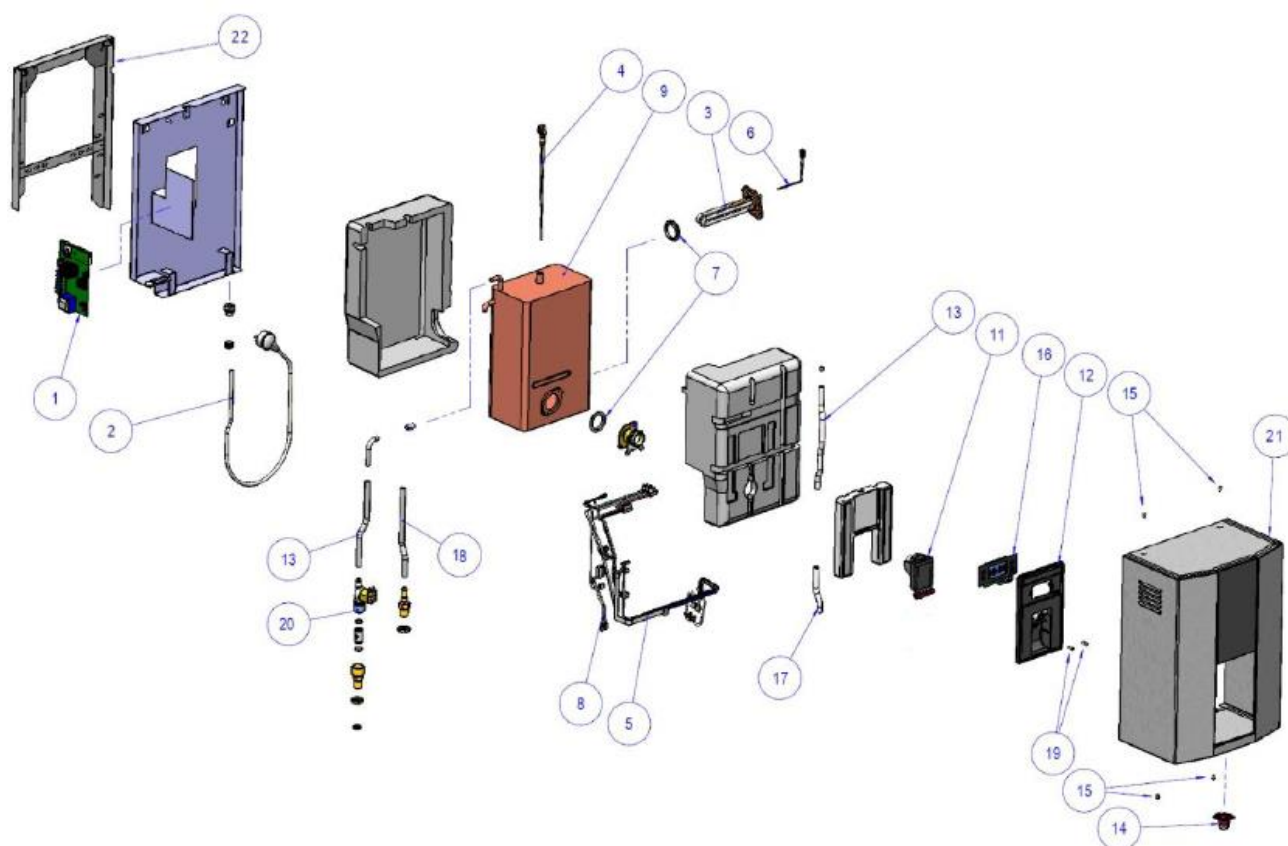

Rheem Spare Parts Manual

Above Bench boiling water Lazer Office 701 series 3L & 5L

Launched March 2012

Item	Description	Part N°	Item	Description	Part N°
1	Controller & Heatsink	317159	15	Jacket fixing screws x 4	315994
2	Cord set	315880	16	Electronic Timer	316963
3	Element 1.8kW 3L	317164	17	Tube Spout Teflon	319028
	Element 2.4kW 5L	315881	18	Tube Silicone 17mmO/D 13mm I/D vent (1.0m)	319027
4	Probe Assy Hi/Lo	312029	19	Fascia Screws x 2 kit	317831
5	Ribbon Connector Timer	317167	20	Valve Solenoid Assy 240Vac 0.5l/min	318261
6	Thermistor Short 150mm	310537	21	Jacket 3L White	319011
7	Gasket Silicone Pkt 5	012142		Jacket 5L White	319012
8	Loom Wiring 3 & 5L	318122		Jacket 3L Stainless Steel	319013
9	Tank 3L	318027		Jacket 5L Stainless Steel	319014
	Tank 5L	318028	22	Plinth 3 L 701/ 703 Series Black	318961
11	Upper Tap assembly	319008		Plinth 5 L 701/ 703 Series Black	318962
12	Fascia Panel assembly	319009	n/s	Heat Sink Compound (10g Tube)	317696
13	Tube 12mmO/D 8mm I/D Silicone Kit (1.4m)	316264		Seal Tap	10556
14	Spout assembly	319010