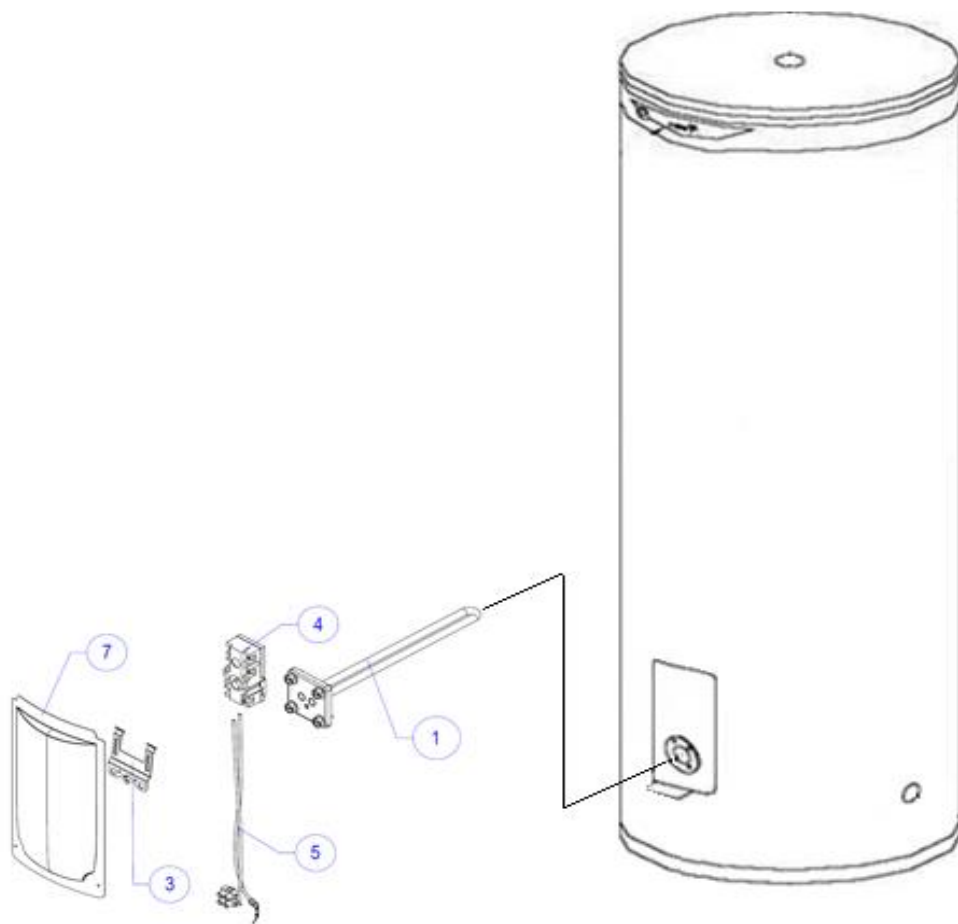

Rheem Spare Parts Manual

LPVE Low Pressure VE steel 1489013T - 15827015T

Item	Part No.	Description	Item	Part No.	Description
1	318478	Element 2.0kW (incudes gasket and bolts)	4	315825	Thermostat Kit
	318479	Element 3.0kW (incudes gasket and bolts)	5	310906	Wiring Loom
3	102501	Clamp thermostat assy	7	318452	E & T cover Slim Mk2