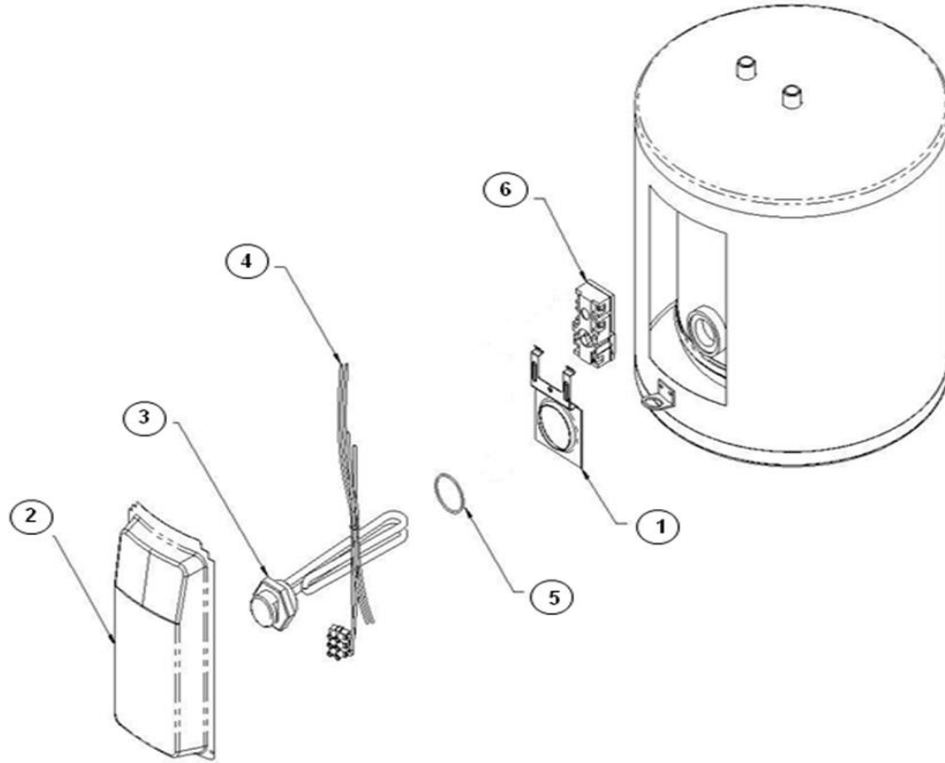

Rheem Spare Parts Manual

LPE prewired under bench Models 19901513 19902513 19904013

Item	Part No.	Description
1	11599	Thermostat clamp
2	314165	Thermostat cover deep (pre March 2003)
	316466	Thermostat cover slim (post March 2003)
3	14315	Element 1.0kW nickel plated
	14316	Element 1.5kW nickel plated
	14317	Element 2.0kW nickel plated
	14318	Element 3.0kW nickel plated
4	13197	Wiring loom prewired
5	10908	Element O-ring
6	10975	R/Shaw thermostat ST1204113

Rheem Spare Parts Manual

Low Pressure Electric bare

Discontinued July 2005

Item	Part No.	Description
1	314165	Thermostat cover deep (pre March 2003)
	316466	Thermostat cover slim (post March 2003)
2	90042	E.C.O thermostat
3	10908	Element O-ring
4	316608	Plug 3/4" triple inlet cylinder
5	90376	Thermostat probe type 79°C
6	990371	Thermostat 11" probe type 40-80°C
	10185	Thermostat 7" probe type 40-80°C