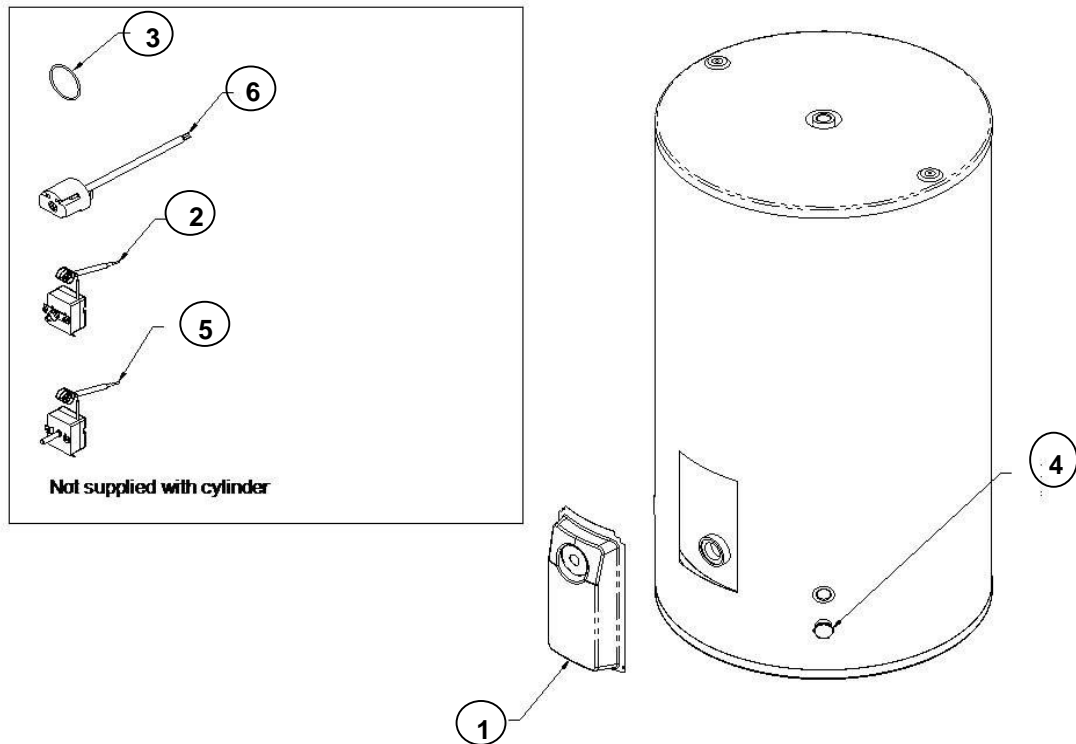

Rheem Spare Parts Manual

LPE prewired under bench Models 19901513 19902513 19904013

Item	Part No.	Description
1	11599	Thermostat clamp
2	314165	Thermostat cover deep (pre March 2003)
	316466	Thermostat cover slim (post March 2003)
3	14315	Element 1.0kW nickel plated
	14316	Element 1.5kW nickel plated
	14317	Element 2.0kW nickel plated
	14318	Element 3.0kW nickel plated
4	13197	Wiring loom prewired
5	10908	Element O-ring
6	10975	R/Shaw thermostat ST1204113

Rheem Spare Parts Manual

Low Pressure Electric bare

Discontinued July 2005

Item	Part No.	Description
1	314165	Thermostat cover deep (pre March 2003)
	316466	Thermostat cover slim (post March 2003)
2	90042	E.C.O thermostat
3	10908	Element O-ring
4	316608	Plug 3/4" triple inlet cylinder
5	90376	Thermostat probe type 79°C
6	990371	Thermostat 11" probe type 40-80°C
	10185	Thermostat 7" probe type 40-80°C