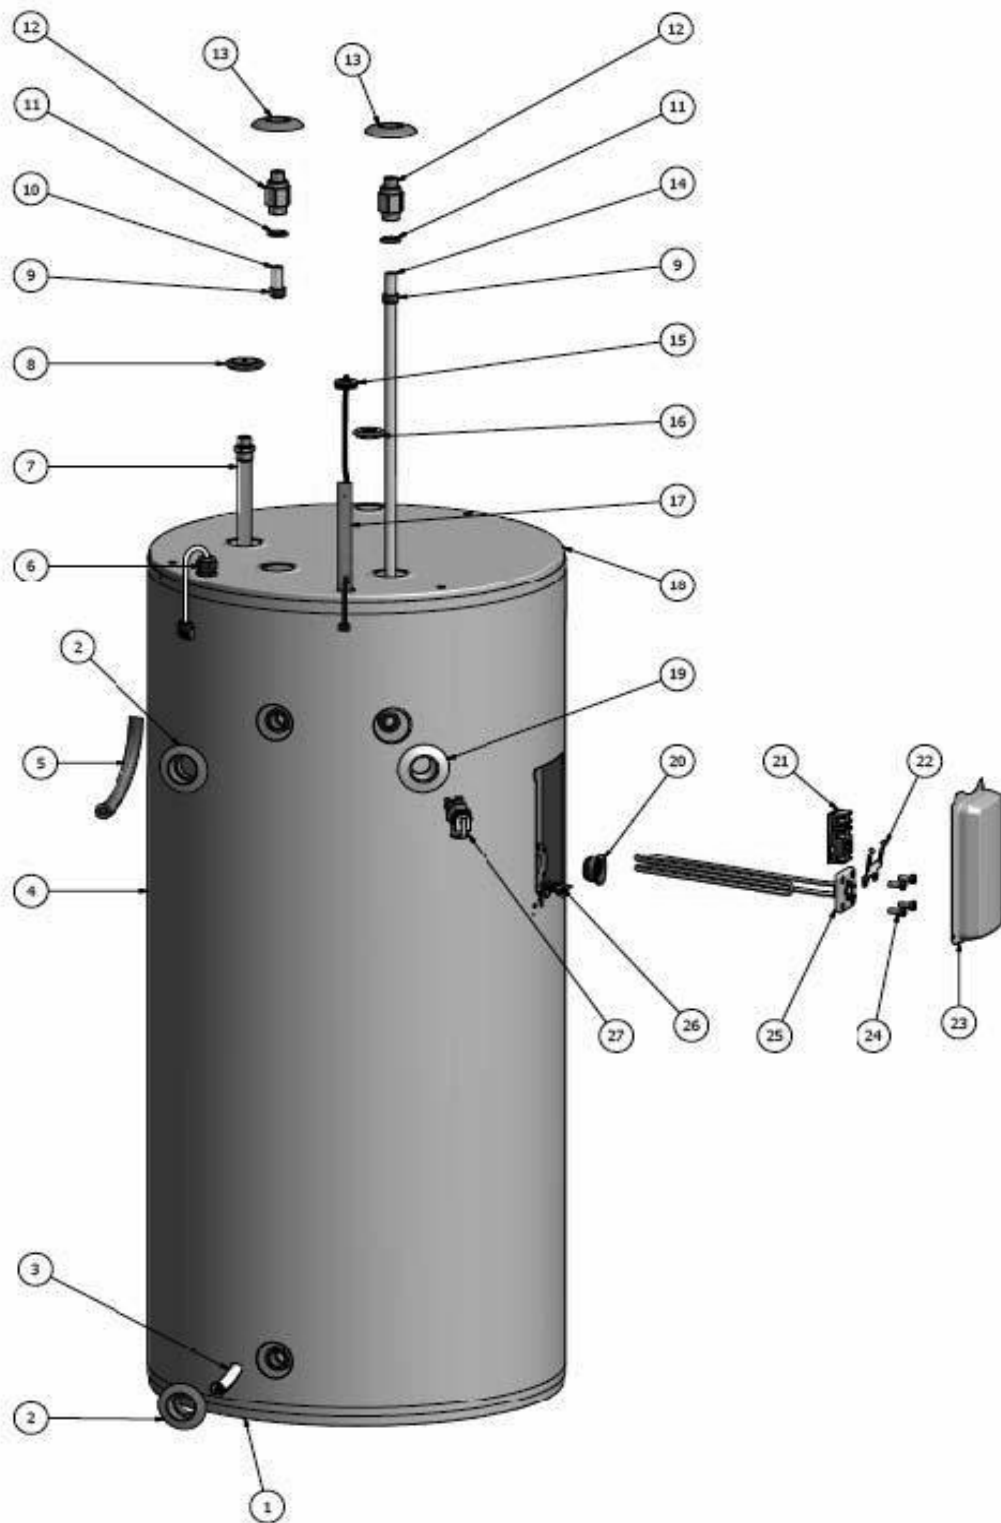

Rheem Spare Parts Manual

A551310 Storage cylinder

Rheem Spare Parts Manual

A551310 Storage cylinder

Item	Part No.	Description
1	100633	Jacket bottom
2	221418	Inlet/outlet pipe seal
3	220516	Inlet diffuser
4	120512	Name band
5	225601	Dip tube (outlet)
7	221904	Anode (black) 1153mm
	221924	Anode (blue) 1153mm
	222024	Anode (Green) 1153mm
8	221720-1	Anode cover
9	087027	Dropper tube seal
10	220558	Dropper tube (short) (manufactured prior to 8/8/2013)
	220520	Hot water return diffuser (manufactured from 8/8/2013)
11	087023	Dropper tube O-ring
12	088040	Brass fitting ¾" x ½"
13	221233	Dropper tube pipe seal
14	220559	Dropper tube (long)
15	080149	Sensor strip grommet
16	221735	Foam cover
17	299306	Sensor strip
18	108375	Jacket top
19	221420	TPRV seal
20	050704	Element gasket
21	052063	R/Shaw thermostat EWT 1L2-561
22	102501	Thermostat clamp
23	100703-1	Access cover
24	051404	Element bolts
25	050324	Element 2.4 kW
25	050323	Element 3.6 kW
26	051521	Terminal Block
27	220641	TPR Valve HTE55-1 ½ x 1000kPa
28	299306	Hot water return diffuser seal (manufactured from 8/8/2013)