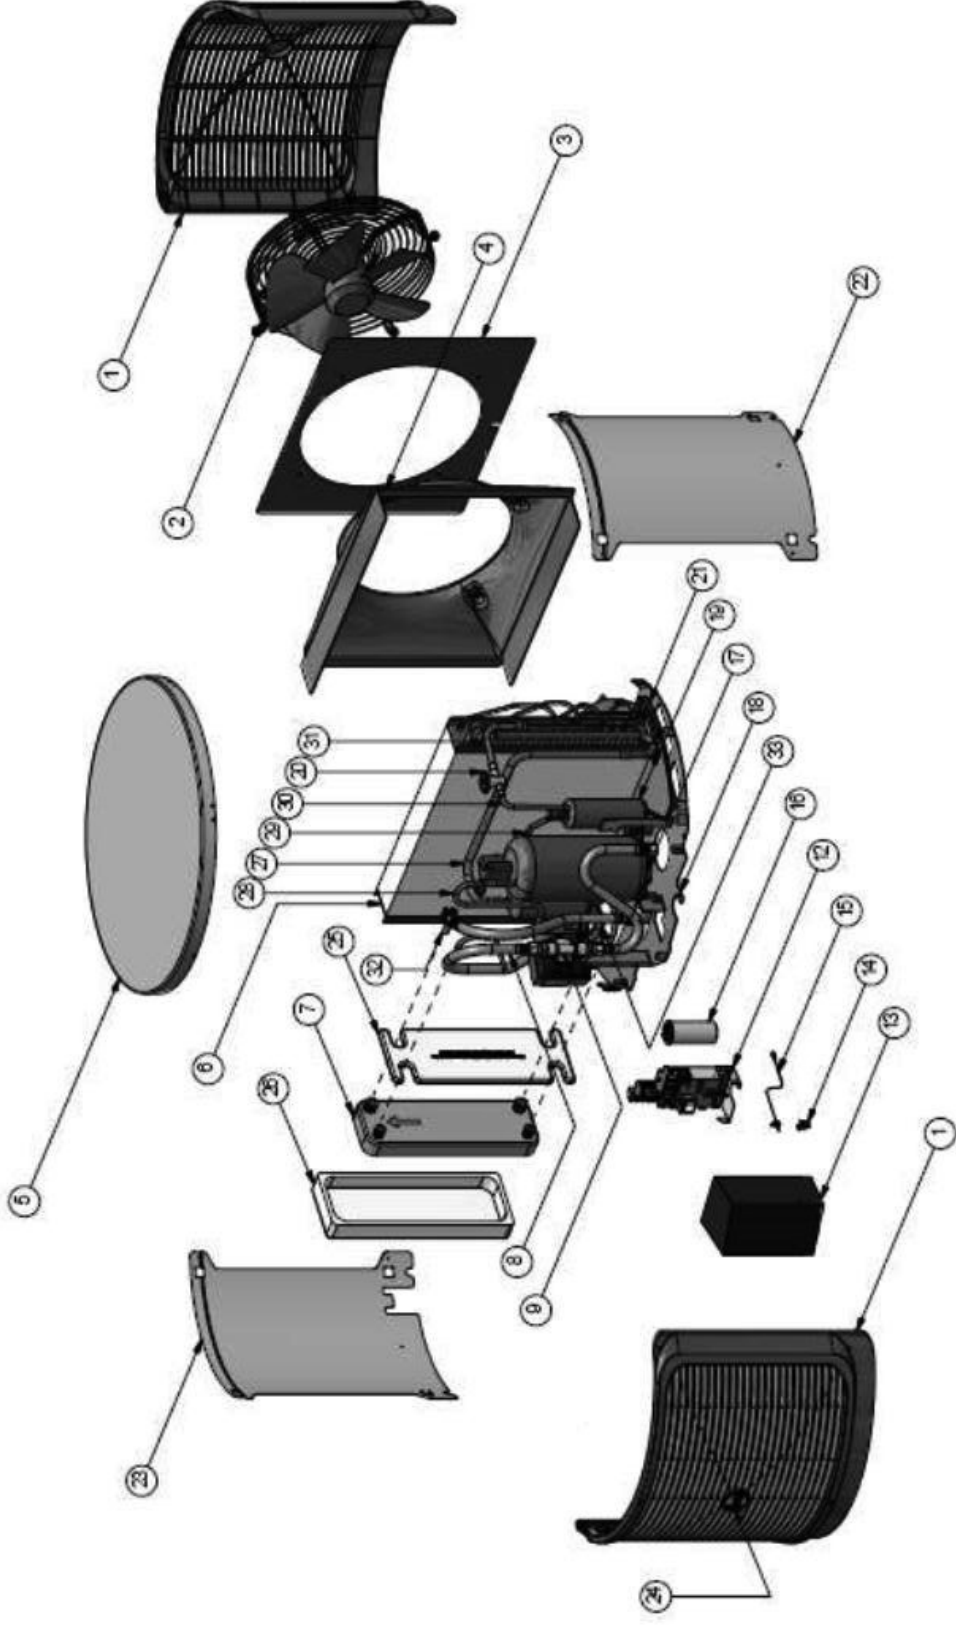

Rheem Spare Parts Manual

A551310 Heat pump module – Prior to 14/05/2009 (Salmson Circulator)

Rheem Spare Parts Manual

A551310 Heat pump module

Item	Part	Description
1	104798	Air grille
2	180027	Fan motor
3	108374	Air shield
4	180026	Fan shroud
5	100659	Jacket top
6	180025	Evaporator coil
7	180032	Condenser
8	088086	Braided hose
9	299997	Circulator Salmson <i>Models prior 7/8/2013</i>
	051728	Circulator Grundfos <i>Models post 8/8/2013</i>
10	088240	Pipe assembly – water (circulator to HX <i>Models prior 7/8/2013</i>)
	088181	Pipe assembly – water (circulator to HX <i>Models post 8/8/2013 or Grundfos pump kit fitted</i>)
11	079548	Auto air vent
12	051577	Controller <i>Models prior 7/8/2013</i>
	051728	Controller <i>Models post 7/8/2013 /Grundfos Kit installed</i>
13	051659	Control cover
14	056022	Evaporator sensor clip
	890263	Sensor clip
15	056023	Evaporator sensor
	056006	Sensor
16	890373	Compressor capacitor
17	180029	Compressor
18	140114	Chassis
19	180021	Receiver filter/drier
20	180024	TX valve
21	104797	Drip tray
22	108372	Side cover
23	108373	Side cover drip tray outlet
24	120513	Air grille outlet
25	090249	Condenser insulation
26	090250	Condenser insulation cover
34	056044	Sensor HX water inlet/outlet
36	088241	Non-return valve
38	299363	Operating status LED
N/S	080156	Heat pump module fastener kit
	290142	Automatic air eliminator kit (models prior to 14/05/2009)
	290604	Grundfos pump kit (Models prior to 8/8/2013)
	299265	Service technicians service kit
	180023	Evaporator thermostat HP booster
	890588	Salmson impellor assembly