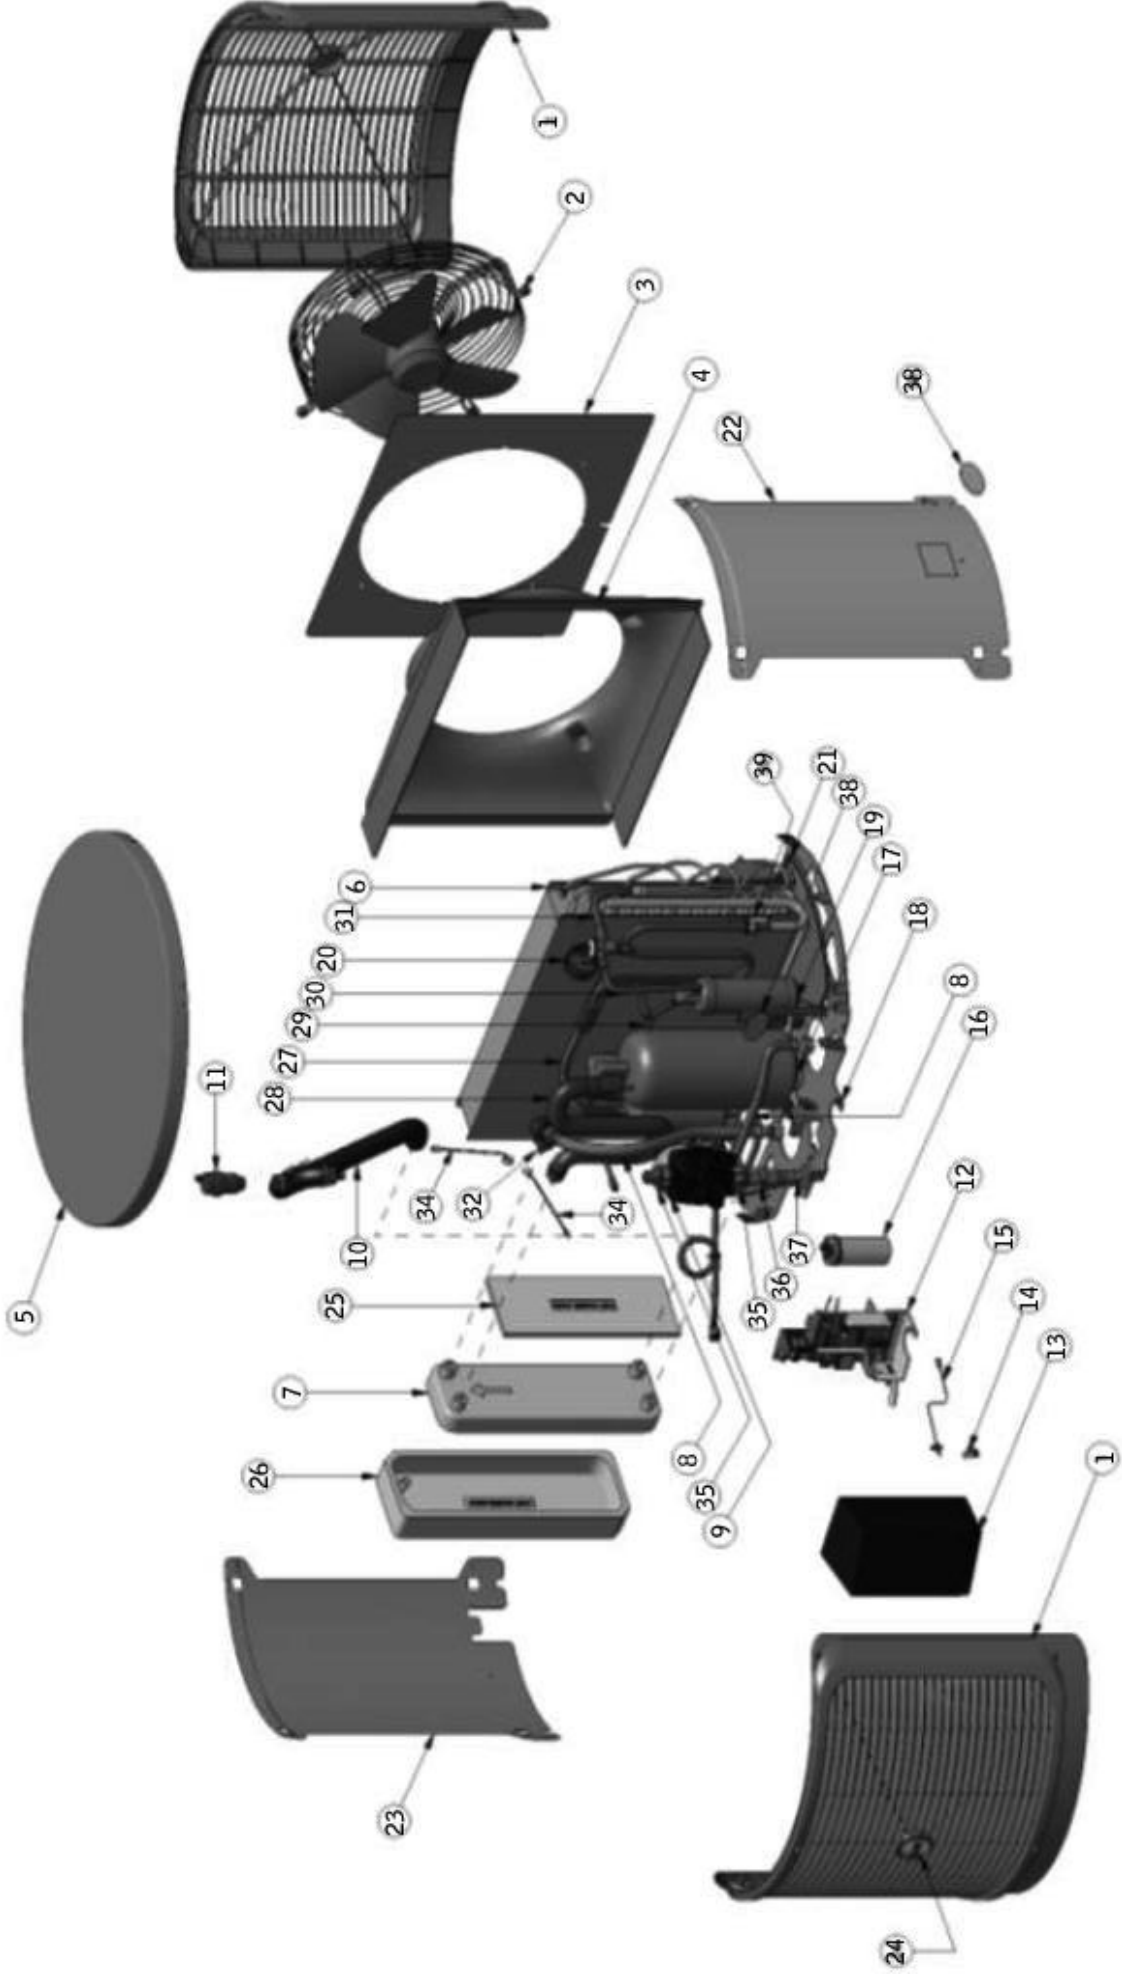

Rheem Spare Parts Manual

A551310 Heat pump module - From 08/08/2013 (Grundfos Circulator)