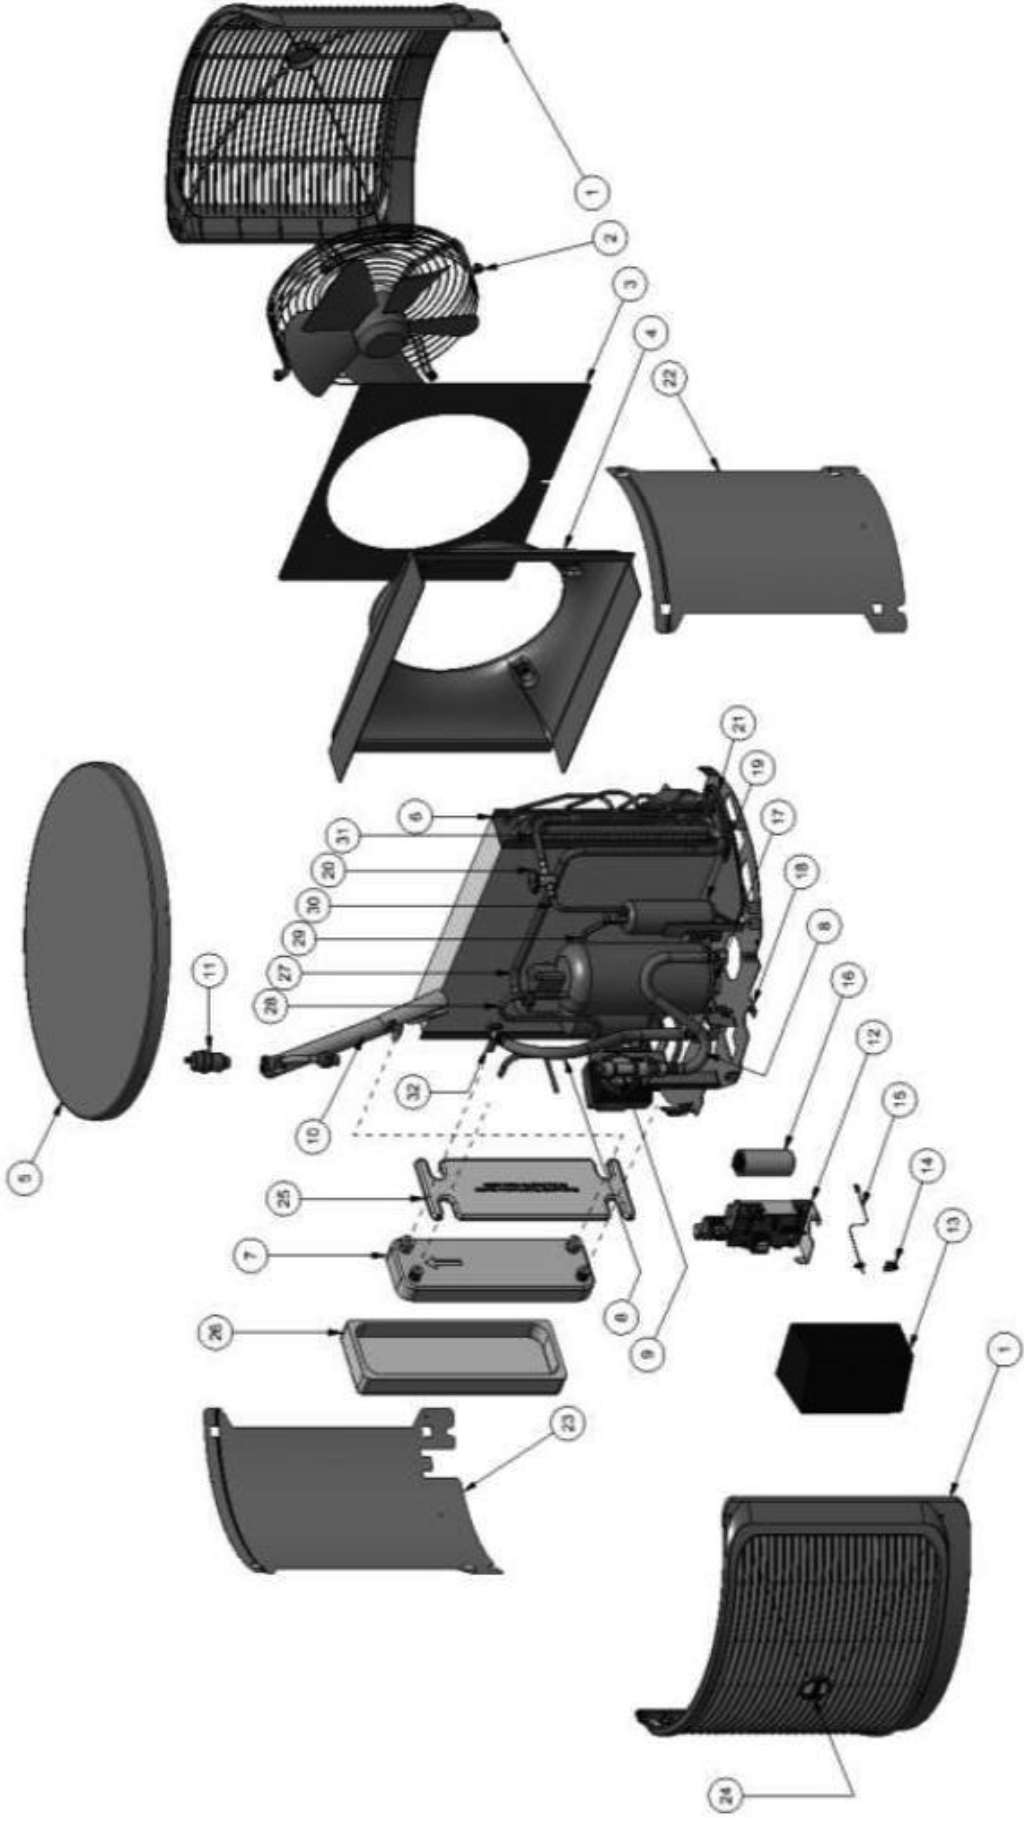

Rheem Spare Parts Manual

A551310 Heat pump module - From 14/05/2009 to 7/08/2013 (Salmsom Circulator)