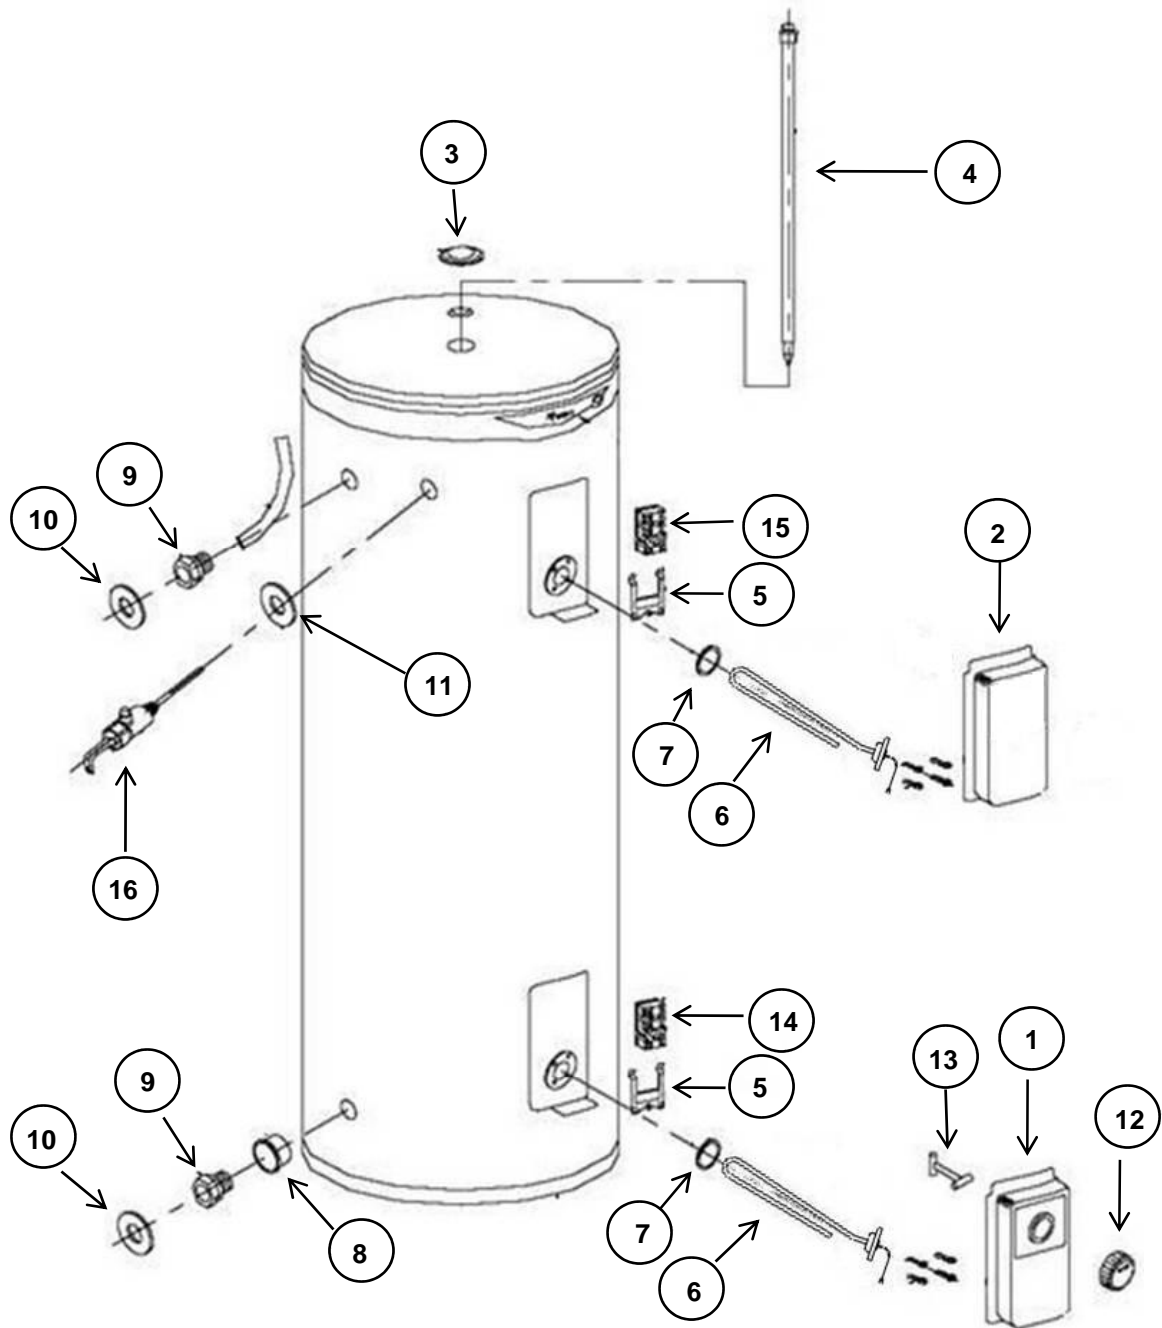

Optima 400 Litre

Dual Element Model

Optima 400 Litre

Dual Element Model

	Part No.	Description	Model Reference	Category
1	100738-1	Access Cover (Bottom) Adj T/Stat Elec	Optima 180-400L	MPE
2	100704-1	Access Cover (Top – Twin Element)	Optima 180-400L	MPE
3	221720-1	Anode Cover	Optima 180-400L	MPE
4	22020	Anode Black	Optima 400L	MPE/VU
	316657	Anode dia 27 x 1550 mm	Optima 400L	MPE/GAS
5	11599	Clamp Thermostat	Optima 400L	MPE/LPE
6	050314	Element Heating Unit 3000W Offset 150	Optima	MPE
	050317	Element Heating Unit 3600W Offset 150	Optima	MPE
	050318	Element Heating Unit 4800W Offset 150	Optima	MPE
7	050704	Element Gasket	For All Bolt On Elements - Seal	MPE
8	316209	Fitting Liner ¾" x 25 Noryl NZ	Domestic Electric & Gas (Except Freeloader)	MPE/GAS
9	069405	Fitting Extension ¾"	Optima 180-400L	MPE
10	221398-1	Pipe Seal Inlet/Outlet	Optima 180-400L	MPE
11	221411	Pipe Seal TP&R	Optima 180-400L	MPE
12	226928-1	Temperature Adjustment Knob Assy	Optima 180-400L	MPE
13	226948	Tee Connector – 60mm Adj T/S – Grey (180L & 300L)(Small Black)	Optima 180-400L	MPE
14	052014	Thermostat RS EWT 1L2543 75°C. Bottom	Optima - Bottom Adjustable	MPE
15	11077	Thermostat EWT2L2-620 Top Non Simultaneous	LP & MP Twin Element (Top)	MPE/LPE
16	220641	Valve T&PR HT523/507 1000kPa x 1/2"	Optima 300-400L	MPE