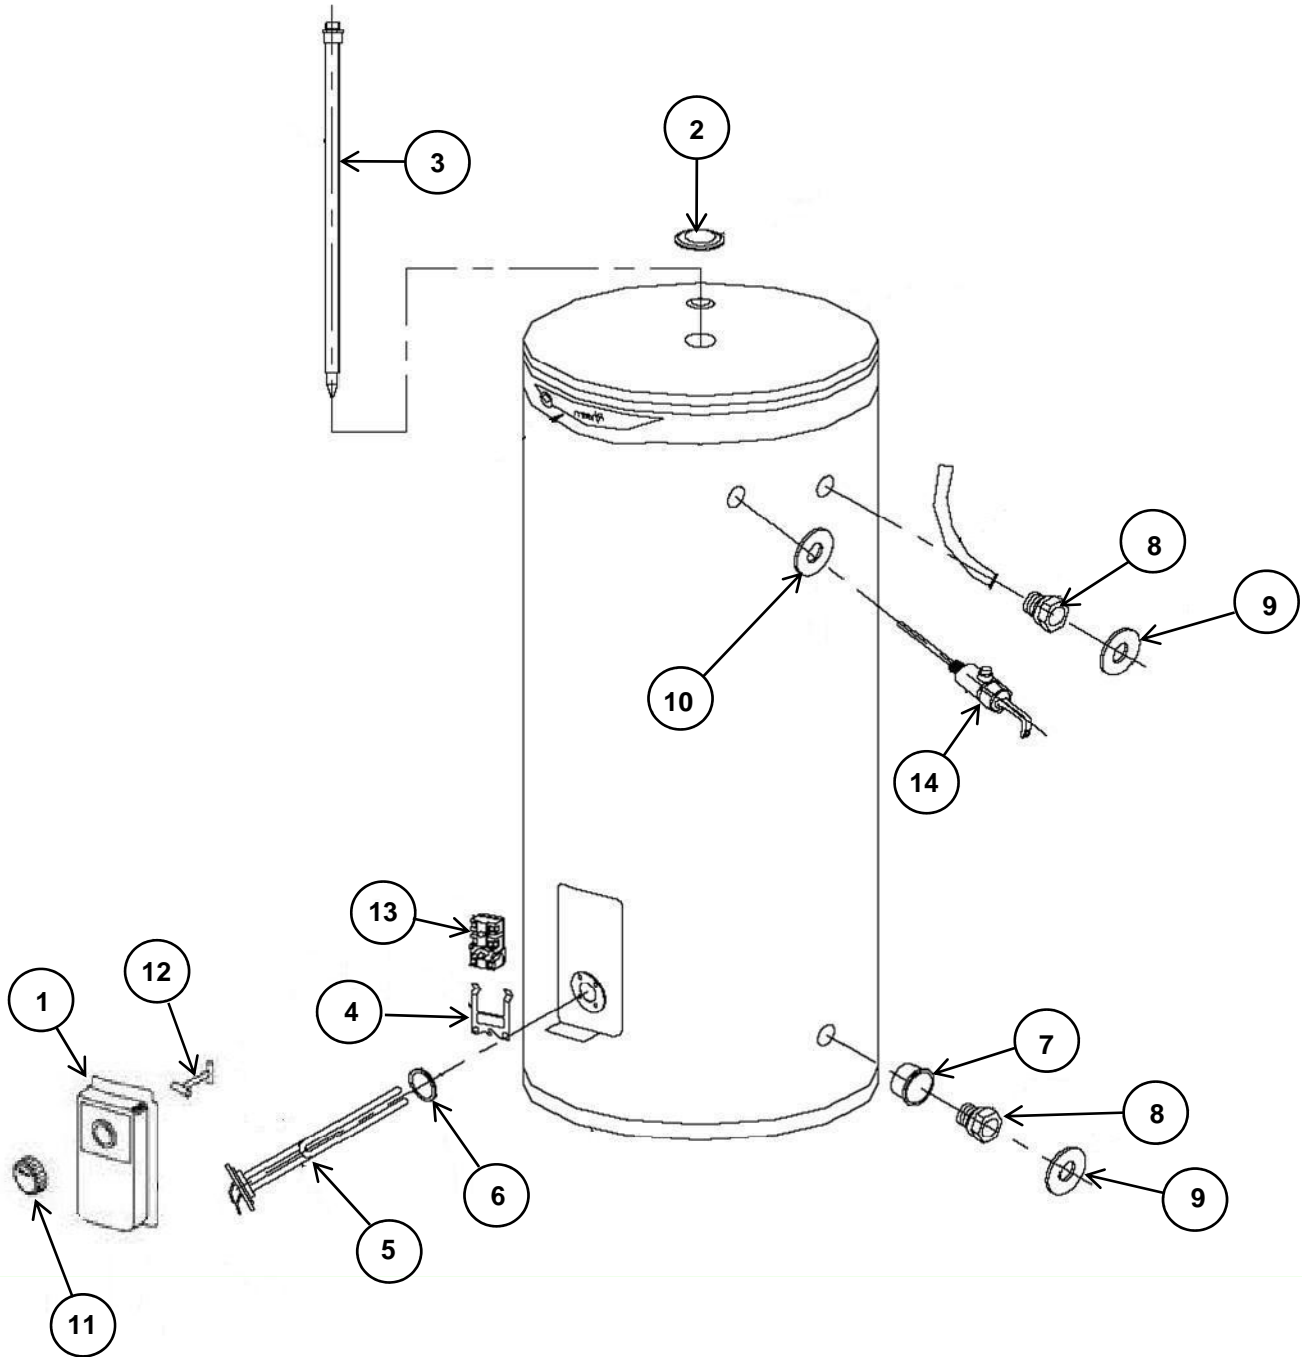

Optima

Optima 180 Litre

Single Element Model

Optima 180 Litre

Single Element Model

	Part No.	Description	Model Reference	Category
1	100738-1	Access Cover (Bottom) Adj T/Stat Elect	Optima 180L-400L	MPE
2	221720-1	Anode Cover	Optima 180L-400L	MPE
3	11085	Anode 1572mm EA180/300 Various	Various	MPE/VU
4	11599	Clamp Thermostat MP/LP	All LP and MP Prewire (Exclude 25L)	MPE/LPE
5	14321	Element 3.0kW Tin Plated	MP Domestic internal	MPE
6	10908	Element O-Ring	Optima 180L-300L	MPE
7	316209	Fitting Liner 3/4 x 25 Noryl NZ	Domestic Electric & Gas (Except Freeloder)	MPE/GAS
8	069405	Fitting Extension 3/4	Optima 180L-400L	MPE
9	221398-1	Pipe Seal Inlet/Outlet	Optima 180L-400L	MPE
10	221411	Pipe Seal T&PR	Optima 180L-400L	MPE
11	226928-1	Temperature Adjustment Knob Assy	Optima 180L-400L	MPE
12	226948	Tee Connector 60 mm Adj T/S Grey (180L & 300L) (Small Black)	Optima 180L-400L	MPE
13	052014	Thermostat ST1204133R Optima	Optima - Bottom Adjustable	MPE
14	90422	Valve T&PR HT553 1/2" x1400 kPa	HT55 @ 1400 kPa Domestic 25L (Post 10/92) 45L & NZ Gas 135L, 170L	MPE/GAS
N/S	317623	Kit Thermostat and Tee Connector	Optima 180-300L	MPE