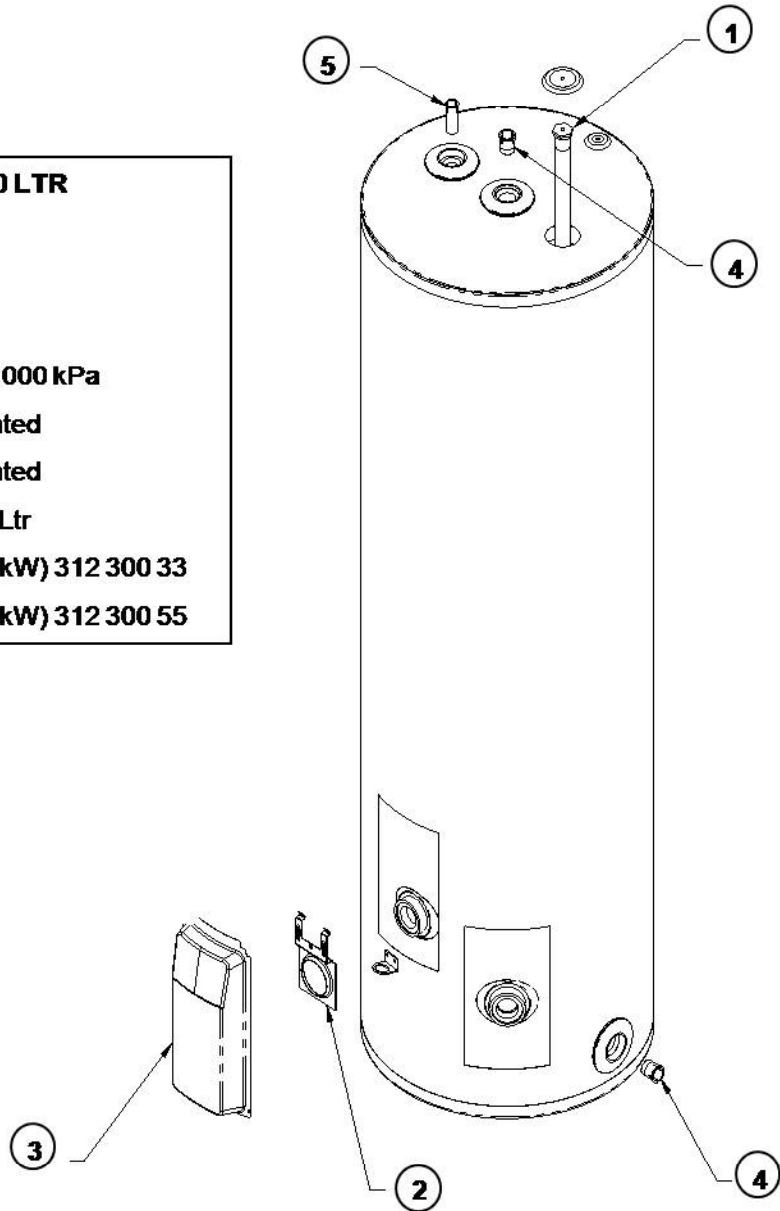

Optima 300 Litre

Dual Element Model

Optima 300 Litre

Dual Element Model

	Part No.	Description	Model Reference	Category
1	100738-1	Access Cover (Bottom) Adj T/Stat Elect	Optima 180-400L	MPE
2	100704-1	Access Cover (Top – Twin Element)	Optima 180-400L	MPE
3	221720-1	Anode Cover	Optima 180-400L	MPE
4	316546	Anode dia 27 x 1550 mm	Heavy Duty	MPE/GAS
5	11599	Clamp Thermostat MP/LP	All LP and MP Prewire (Exclude 25L)	MPE/LPE
6	14321	Element 3.0kW Tin Plated	MP Domestic Internal	MPE
7	10908	Element O-Ring	Optima 180-300L	MPE
8	316209	Fitting Liner ¾" x 25 Noryl NZ	Domestic Electric & Gas (Except Freeloader)	MPE/GAS
9	069405	Fitting Extension ¾"	Optima 180-400L	MPE
10	221398-1	Pipe Seal Inlet/Outlet	Optima 180-400L	MPE
11	221411	Pipe Seal T&PR	Optima 180-400L	MPE
12	226928-1	Temperature Adjustment Knob Assy	Optima 180-400L	MPE
13	226948	Tee Connector 60mm Adj T/S Grey (180L & 300L) (Small Black)	Optima 180-400L	MPE
14	052014	Thermostat ST1204133R Optima Bottom	Optima - Bottom Adjustable	MPE
15	11077	Thermostat ST2207233 Top Non Simultaneous	LP & MP Twin Element	MPE/LPE
16	220641	Valve T&PR HT523/507 1000kPa x 1/2"	Optima 300-400L	MPE
N/S	317623	Kit Thermostat and Tee Connector	Optima 180-300L	MPE

Mains Pressure Electric Bare

Models 31130000, 31230000

Discontinued July 2005

PARTS FOR MAINS PRESSURE 300 LTR

PRE-WIRED (POST JUNE 05)

Models	312 300 33
	312 300 55
#11116	TPR Valve HT55 @ 1000 kPa
#14321	3 kW Element Tin Plated
#14322	5 kW Element Tin Plated
#315825	Thermostat 90 – 350 Ltr
#13197	Wiring Loom (up to 3 kW) 312 300 33
#316631	Wiring Loom (up to 5 kW) 312 300 55