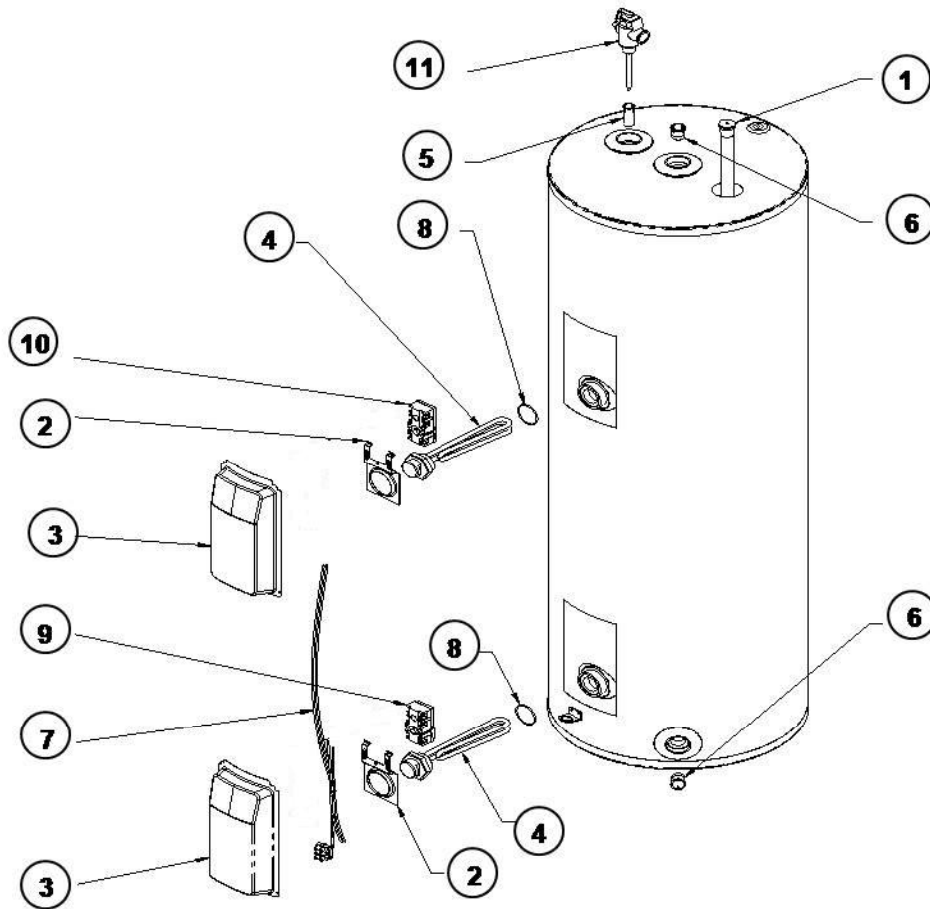

Mains Pressure Electric Prewired Twin Element

i.e. Night Rate/Off Peak

Models 31218025, 31225025

(Note: 31230025 discontinued April 2004.)

Mains Pressure Electric Prewired Twin Element

	Part No.	Description	Model Reference	Category
1	11086	Anode 1340mm	250L Twin Element, 31225025	MPE
	11085	Anode1572mm EA180/300 Various	Vulcan 185L & MP Electric 180L, 300L Twin Element	MPE/UU
2	11599	Clamp Thermostat MP/LP	All LP and MP Prewired (Exclude 25L)	MPE/LPE
3	314165	Cover E&T Deep	All Models (pre 03/03)	MPE
	316466	Cover E&T Slim	All Models (post 03/03)	MPE
4	14321	Element 3.0kW Tin Plated	MP Domestic Internal	MPE
6	316209	Fitting Liner ¾" x 25 Noryl NZ	Domestic Electric & Gas (Except Freeloader)	MPE/GAS
7	13765	Loom Wiring	LP and MP Booster Unit	LP/MP
8	10908	O-Ring Element Seal	Zip U/Sink, LP, DB, DA (Post 1993) & MP	MPE/LPE ZIP
9	315825	Thermostat ST1203133 70-350L Bottom	LP & MP Domestic (90L & Over) & Twin Element up to 70° BLACK	MPE/LPE
10	11077	Thermostat EWT2L2-620, Non Simultaneous - Top	LP & MP Twin Element (TOP)	MPE/LPE
11	11116	Valve T&PR 1000 kPa ½" x ½"	HT55 @ 1000 kPa Domestic Squat (Post 88)	MPE
	15247	Valve T&PR HTE575-2 850 kPa	HTE575-2 @ 850 kPa Domestic (Pre 1988)	MPE