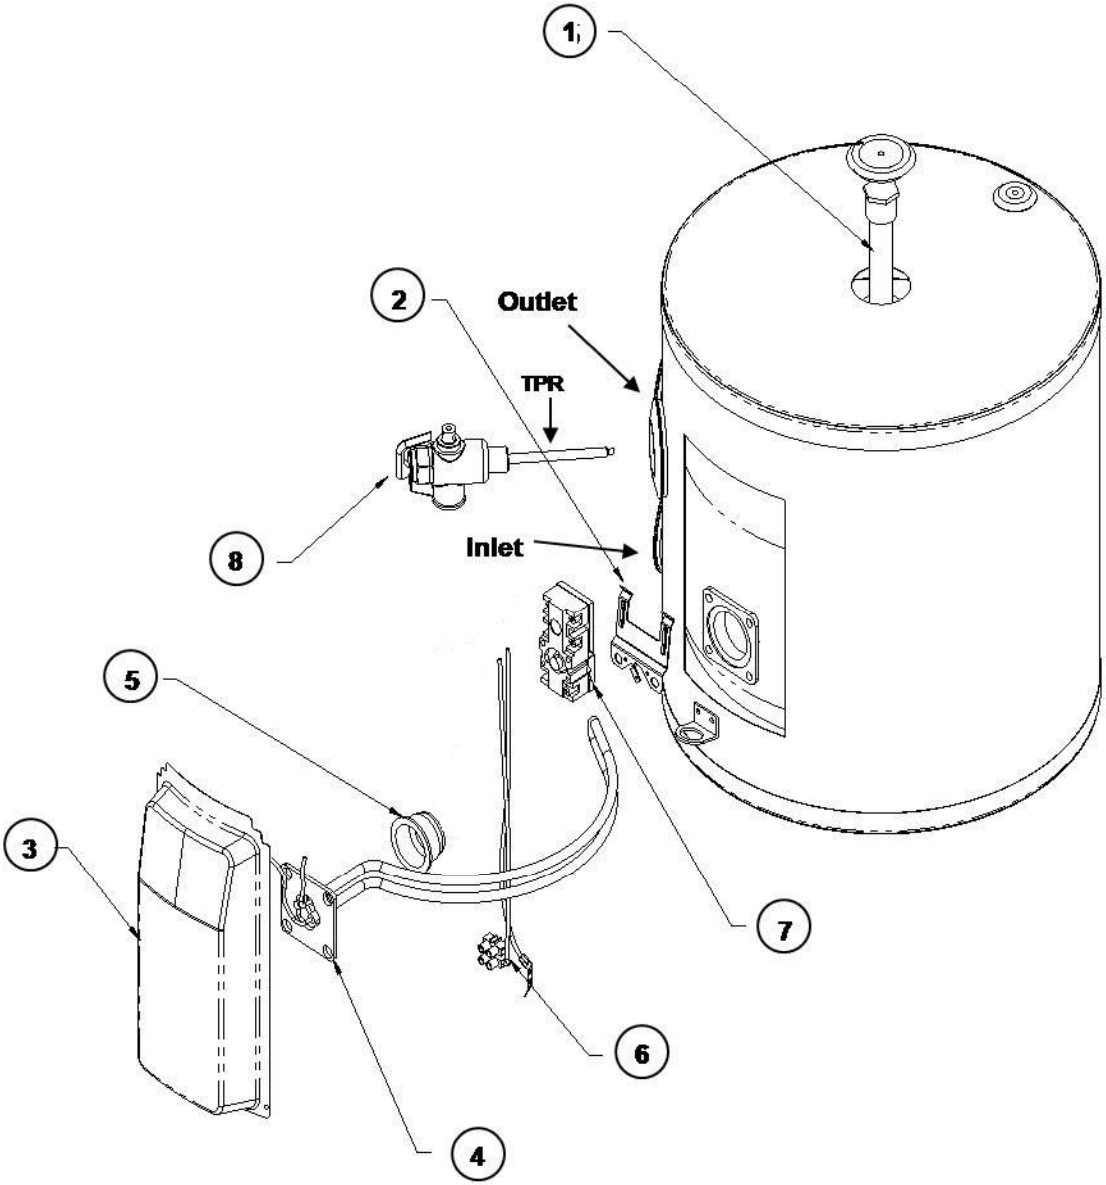

Mains Pressure Electric Prewired

25L Only Underbench

Mains Pressure Electric Prewired

25L Only Underbench

	Part No.	Description	Model Reference	Category
1	221916	Anode M2 X 230	25L, 31202519	MPE
2	102501	Clamp Thermostat Assy	MP 25L	MPE/GAS
3	314165	Cover E&T Deep	All Models	MPE
4	311024	Element 2.4kW Bolt On and Gasket 10 Amp	25L, 31202519	MPE
5	050704	Element Gasket	For All Bolt On Elements	MPE
6	13197	Loom Prewired Cyls MP/LP	Zip U/Sink, MP & LP Prewired (Except BCR)	MPE/LPE ZIP
7	10975	Thermostat ST12044113 15L-45L	U/Sink & MP Domestic (70L & Under) Blue	MPE/LPE
8	11003	Valve T&PR HT553 1/2" x 1400kPa	HT55 @ 1400 kPa Domestic 25L (Post 10/92) 45L NZ Gas135L & 170L	MPE/GAS