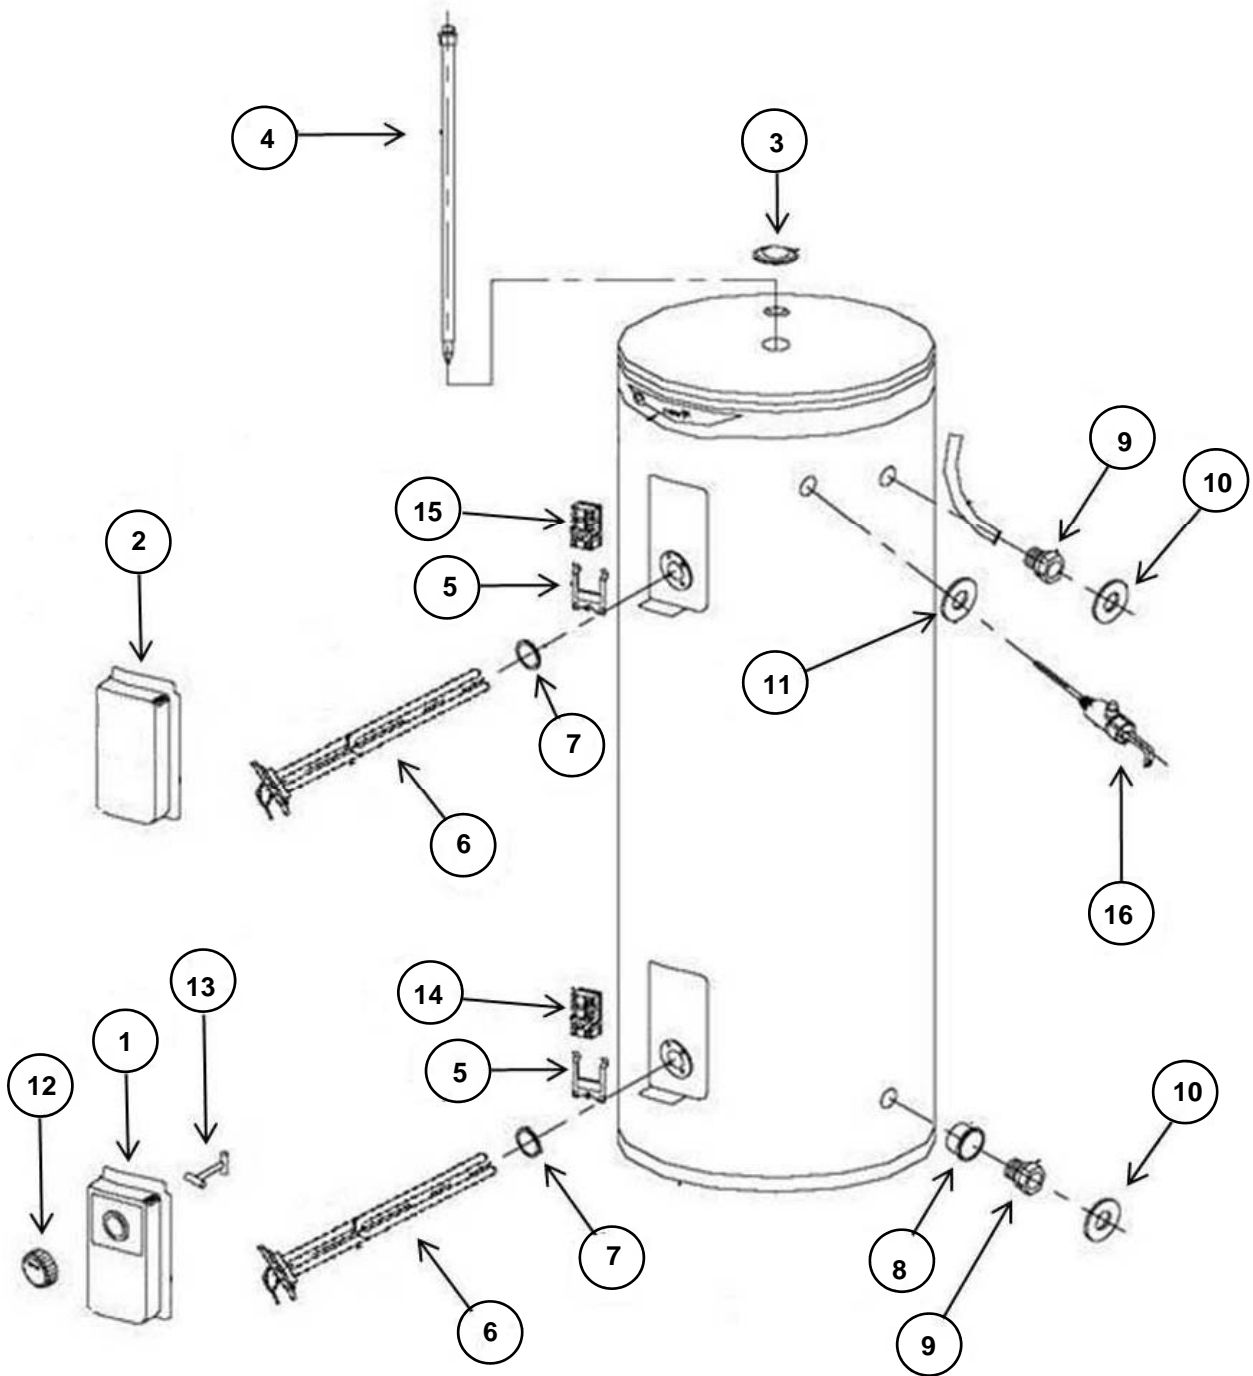

Optima 300 Litre

Dual Element Model

Optima 300 Litre

Dual Element Model

	Part No.	Description	Model Reference	Category
1	100738-1	Access Cover (Bottom) Adj T/Stat Elect	Optima 180-400L	MPE
2	100704-1	Access Cover (Top – Twin Element)	Optima 180-400L	MPE
3	221720-1	Anode Cover	Optima 180-400L	MPE
4	316546	Anode dia 27 x 1550 mm	Heavy Duty	MPE/GAS
5	11599	Clamp Thermostat MP/LP	All LP and MP Prewire (Exclude 25L)	MPE/LPE
6	14321	Element 3.0kW Tin Plated	MP Domestic Internal	MPE
7	10908	Element O-Ring	Optima 180-300L	MPE
8	316209	Fitting Liner ¾" x 25 Noryl NZ	Domestic Electric & Gas (Except Freeloader)	MPE/GAS
9	069405	Fitting Extension ¾"	Optima 180-400L	MPE
10	221398-1	Pipe Seal Inlet/Outlet	Optima 180-400L	MPE
11	221411	Pipe Seal T&PR	Optima 180-400L	MPE
12	226928-1	Temperature Adjustment Knob Assy	Optima 180-400L	MPE
13	226948	Tee Connector 60mm Adj T/S Grey (180L & 300L) (Small Black)	Optima 180-400L	MPE
14	052014	Thermostat ST1204133R Optima Bottom	Optima - Bottom Adjustable	MPE
15	11077	Thermostat ST2207233 Top Non Simultaneous	LP & MP Twin Element	MPE/LPE
16	220641	Valve T&PR HT523/507 1000kPa x 1/2"	Optima 300-400L	MPE
N/S	317623	Kit Thermostat and Tee Connector	Optima 180-300L	MPE