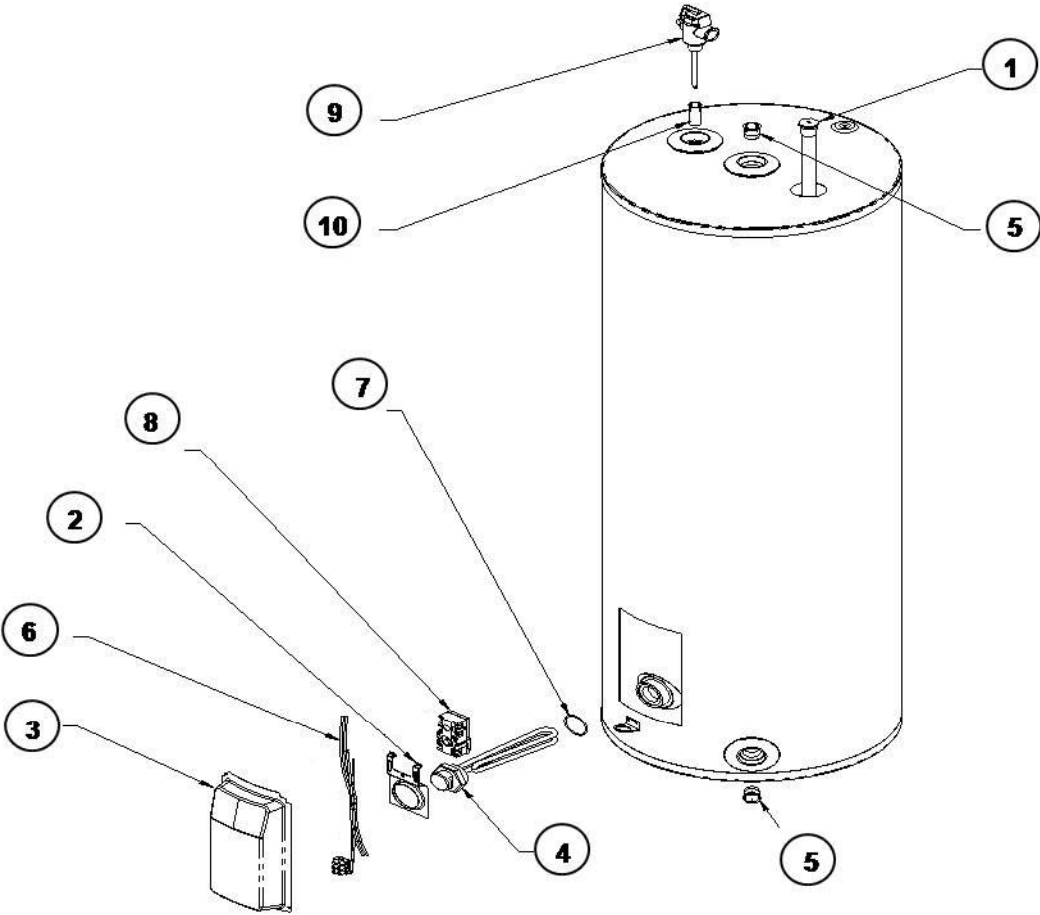

Optima 400 Litre

Dual Element Model

	Part No.	Description	Model Reference	Category
1	100738-1	Access Cover (Bottom) Adj T/Stat Elec	Optima 180-400L	MPE
2	100704-1	Access Cover (Top – Twin Element)	Optima 180-400L	MPE
3	221720-1	Anode Cover	Optima 180-400L	MPE
4	22020	Anode Black	Optima 400L	MPE/VU
	316657	Anode dia 27 x 1550 mm	Optima 400L	MPE/GAS
5	11599	Clamp Thermostat	Optima 400L	MPE/LPE
6	050314	Element Heating Unit 3000W Offset 150	Optima	MPE
	050317	Element Heating Unit 3600W Offset 150	Optima	MPE
	050318	Element Heating Unit 4800W Offset 150	Optima	MPE
7	050704	Element Gasket	For All Bolt On Elements - Seal	MPE
8	316209	Fitting Liner ¾" x 25 Noryl NZ	Domestic Electric & Gas (Except Freeloader)	MPE/GAS
9	069405	Fitting Extension ¾"	Optima 180-400L	MPE
10	221398-1	Pipe Seal Inlet/Outlet	Optima 180-400L	MPE
11	221411	Pipe Seal TP&R	Optima 180-400L	MPE
12	226928-1	Temperature Adjustment Knob Assy	Optima 180-400L	MPE
13	226948	Tee Connector – 60mm Adj T/S – Grey (180L & 300L)(Small Black)	Optima 180-400L	MPE
14	052014	Thermostat RS EWT 1L2543 75°C. Bottom	Optima - Bottom Adjustable	MPE
15	11077	Thermostat EWT2L2-620 Top Non Simultaneous	LP & MP Twin Element (Top)	MPE/LPE
16	220641	Valve T&PR HT523/507 1000kPa x 1/2"	Optima 300-400L	MPE

Mains Pressure Electric Prewired

31204515 – 31230015