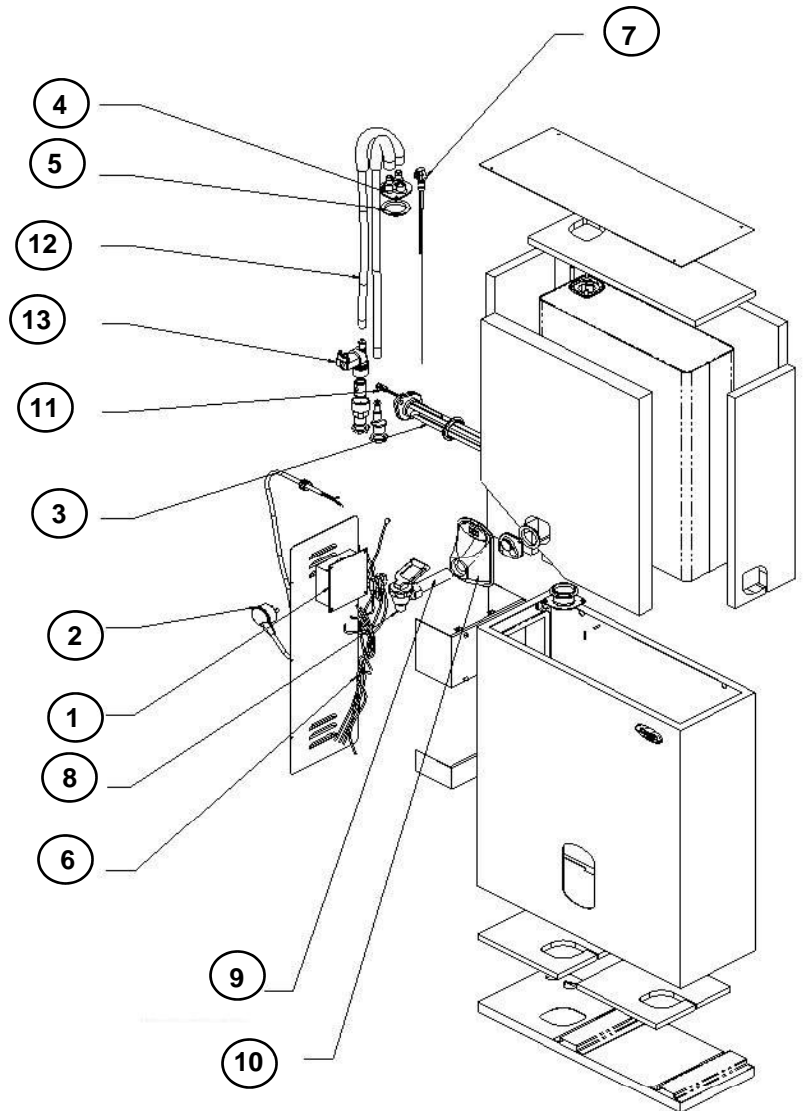

Lazer Automatic Boiling Water Unit Modular Classic Series – 771 15L – 40L

Discontinued July 2007. Parts available only while stocks last.

Parts Not Shown
#315888 Seal Kit
#315890 Fastening Kit
#10465 Relay (25L)
#10771 Relay 40L)
#90352 Tap Head Assy
#10556 Seal Tap (5 pack)

Valve Solenoid Assy
Deleted #315879
Refer #316682