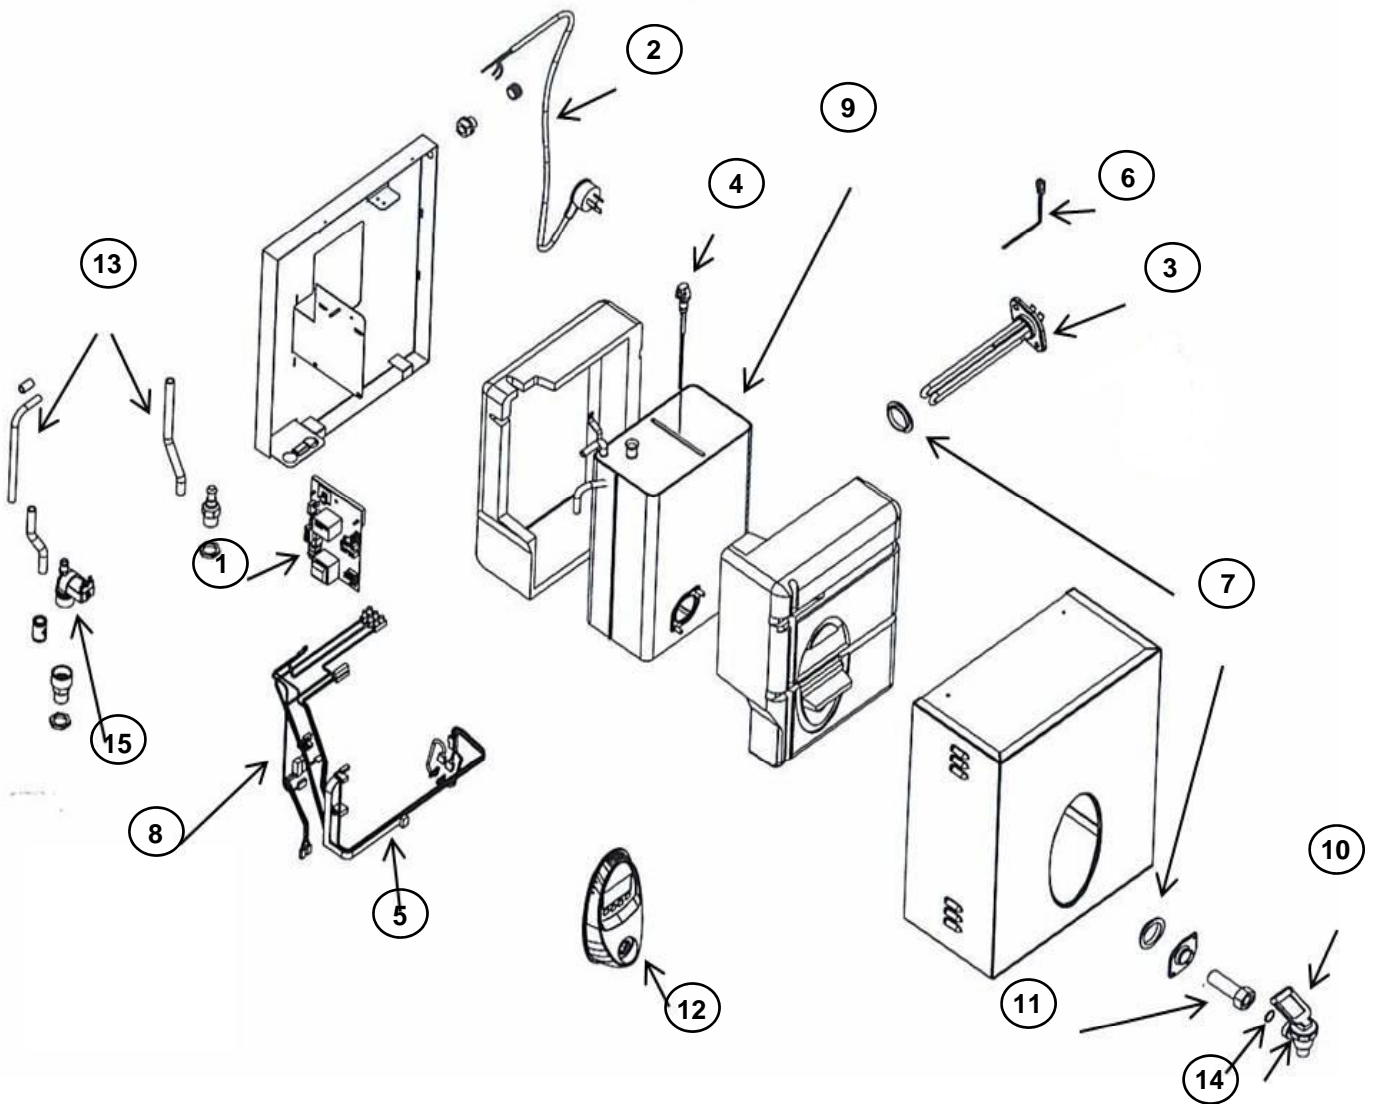

Lazer Automatic Boiling Water Units

Timer Model 3L

Launched July 2007

	Part No.	Description	Model Reference	Category
1	317159	Controller & Heatsink	710/720 Series 3-15L	LZ
2	315880	Cord set	All Lazer 3L-15L	LZ
3	317164	Element Kit 1800w Spare	710/720 Series 3L	LZ
4	312029	Probe Assy Lazer Hi/Lo 2.5L – 50L	Lazers	LZ
5	317167	Ribbon Connector Timer 710/720 Series Pkgd	All Models 710/720 Series	LZ
6	310537	Thermistor KTY83-121 Short 150mm	Classic, Designer, Modular (was 10537)	LZ
7	312142	Gasket Silicone Lazer/Zip (Pack 5)	ZP, 832 Series & All Lazer	LZ/ZIP
8	316925	Loom Wiring 710 Series 3L & 5L	710/720 Series 3L-5L	LZ
9	10499	Tap & O-Ring	ZP & 832 Series, Manual, Classic & Modular Lazer (Red)	LZ/ZIP
10	317165	Tap Extension Kit 710/720 Srs 77mm	All Models 710/720 Series	LZ
11	317166	Timer & Fascia Assy 710/720 Series Pkgd	All Models 710/720 Series	LZ
12	315839	Tube Silicone Kit 710/720 Series	All Models 710/720 Series	LZ
13	10556	Seal Tap (Pack 5)	VE,VS,ZP & 832 Series All Lazer - Tomlinson	LZ/ZIP
14	317161	Valve Solenoid Assy 240V 710/720 Series 3L-10L	710/720 Series 3L-10L	LZ
N/S	317696	Heat Sink Compound (10g Tube)	All Models	LZ/ZIP
	316860	Jacket front Powder coated 3L	710 Series	LZ

Lazer Automatic Boiling Water Units Timer Model

Launched July 2007

Lazer Classic

Model: Classic Timer 710005NZ-T0, 710007NZ-T0, 710010NZ-T0

Classic Timer Stainless Steel 720007NZ-T0 & 720010NZ-T0