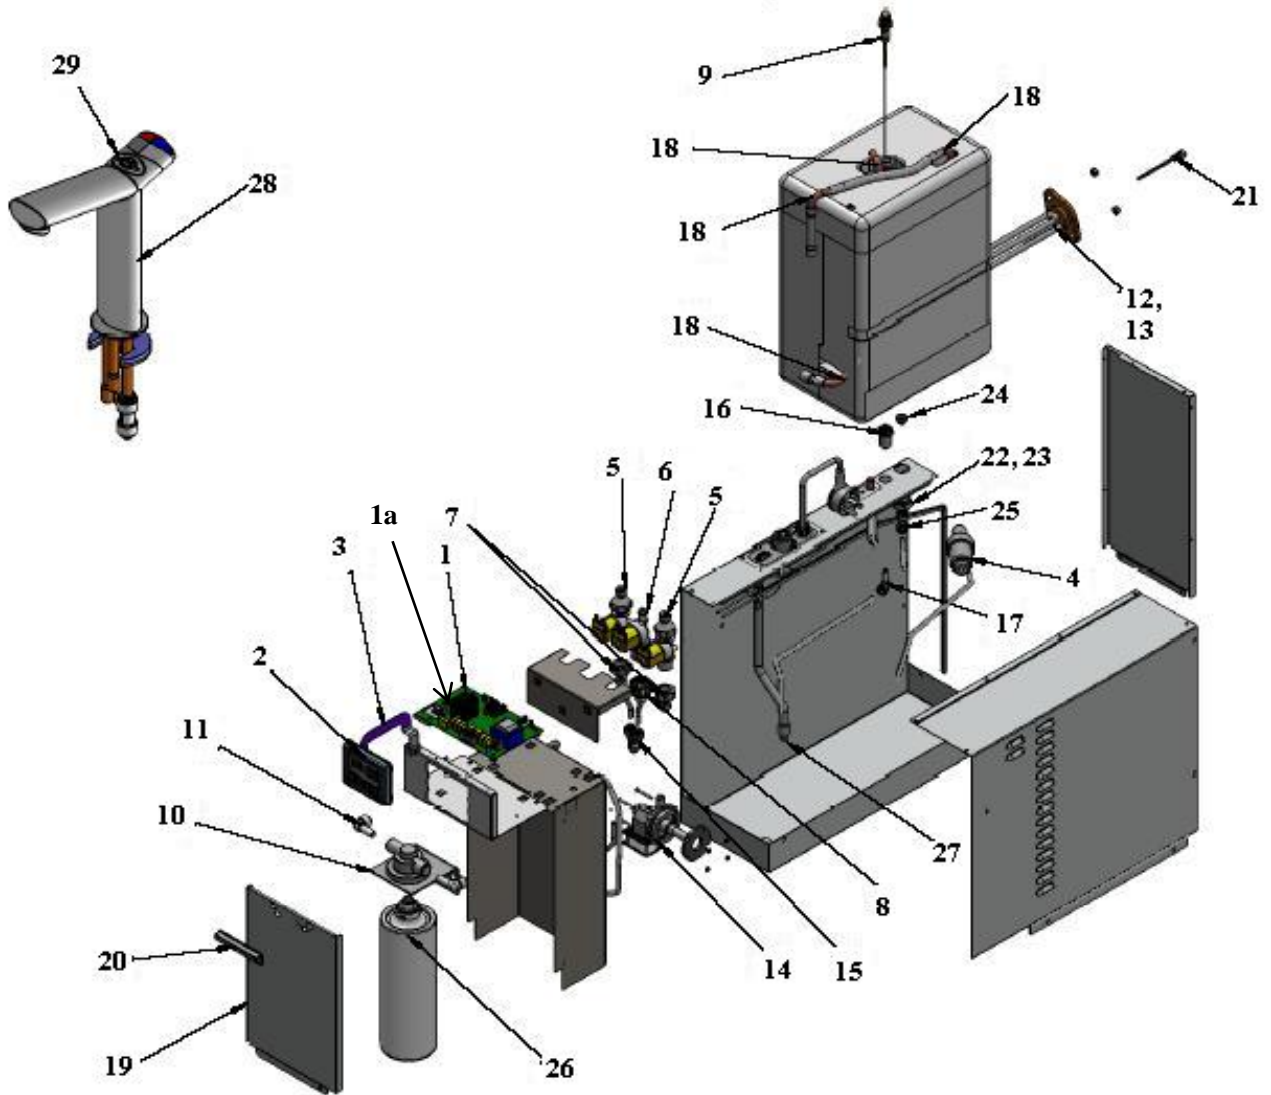

Drain Tray Assembly

On-Tap Series

Tap Extension