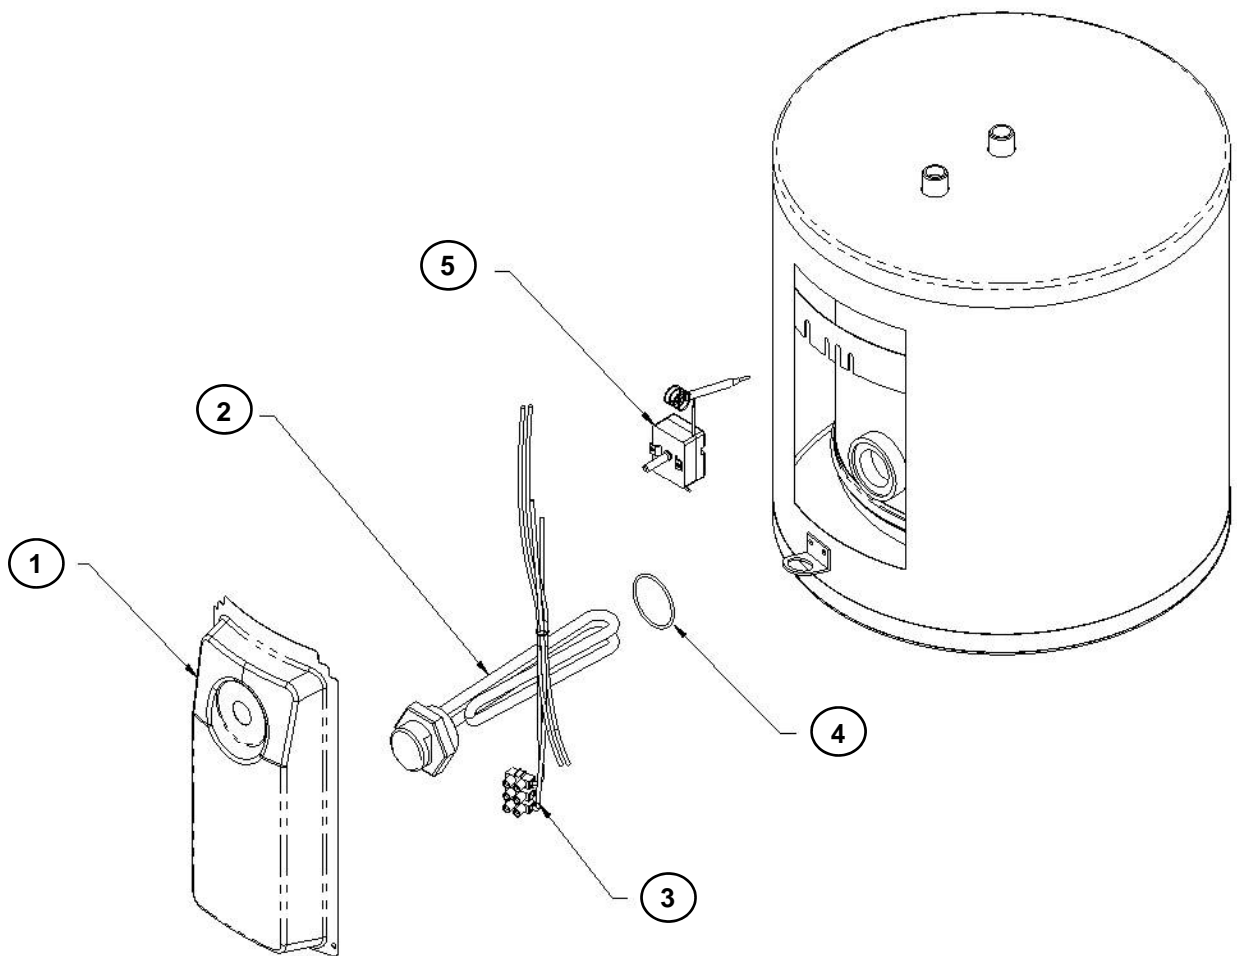

Zip Boiling Water Unit Low Pressure Underbench

Discontinued July 2005
Parts available only while stocks last

Zip Boiling Water Unit Low Pressure Underbench

	Part No.	Description	Model Reference	Category
1	314165	Cover E&T Deep	All Models	ZIP
2	14317	Element 2.0kW Nickel Plated	Zip Undersink & Low Pressure (8.7Amp)	LPE/ZIP
3	13197	Loom Prewired Cyls MP/LP	Zip U/Sink, MP & LP Prewired (Except BCR)	ZIP/LP/ MPE
4	10908	O-Ring Element Seal	Zip U/Sink, LP, DB, DA (Post 1993) & MP	ZIP/LP/ MPE
5	10189	Thermostat Zip/ K Model EGO	Zip Undersink	ZIP