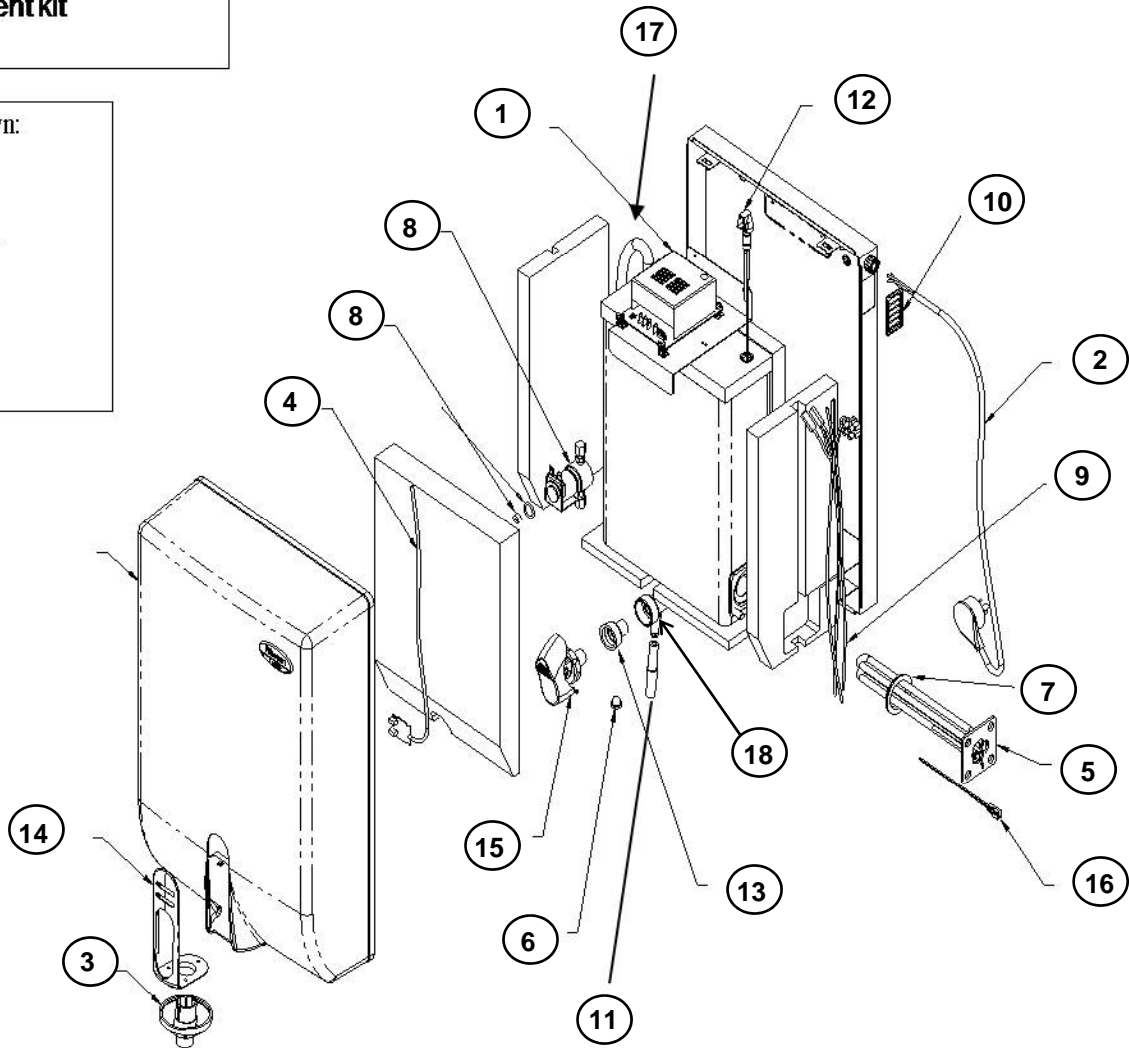

Seal Kit #315888
Contains:
Seal Tap
Sleeve Outlet Tap
Gaskets
O-Rings
Washer Drain
Seal Drain
Screw

Lazer Automatic Boiling Water Unit

Designer Series – 761

Discontinued April 1999

	Part No.	Description	Model Reference	Category
1	315397	Control Box Lazer PAL 12J 24VDC Pkgd	Designer & Modular Series	LZ
2	315880	Cord set Assy Lazer 2.5L – 15L	Classic, Designer	LZ
3	314188	Cover Tap Spout	Designer & Modular Series	LZ
4	310741	Display PCB Assy	Designer & Modular Series	LZ
5	12369	Element 2.4kW Assy LBLDXC Pkgd	Designer (10.4Amp) Straight RHS	LZ
6	10470	Filter Inlet Acetal Large NZ	NZ Only - Pre Modular	LZ
7	312142	Gasket Silicone Lazer/Zip (5 Pack)	ZP, 832 Series & All Lazer	LZ/ZIP
8	316580	Lazer Replacement Solenoid & ECB Kit	Pre Modular 04/1999	LZ
9	10740	Loom-wiring LBN025	Designer 2.5L	LZ
	12422	Loom-wiring LBN050	Designer 5L	LZ
	12423	Loom-wiring LBN075	Designer 7.5L	LZ
10	10723	Louvre LB LD	Designer & Modular Designer	LZ
11	314183	Sleeve Outlet Tap (Pack 5)	Designer & Modular Designer	LZ
12	312029	Probe Assy Lazer Hi/Lo 2.5L-50L	Lazers	LZ
13	10556	Seal Tap (Pack 5)	VE,VS,ZP & 832 Series & All Lazer - Tomlinson	LZ/ZIP
14	13764	Tap Surround	Designer & Modular Designer	LZ
15	14131	Tap Head Kit, Designer Series	Designer & Modular Designer (Grey)	LZ
16	310537	Thermistor KTY83-121 Short 150 mm	Classic, Designer, Modular (was 10537)	LZ
17	315839	Tube Silicone Kit	832 Series & Modular Series Lazer	LZ/ZIP
18	315403	Tap Body Designer Modular	Modular Series Lazer	LZ