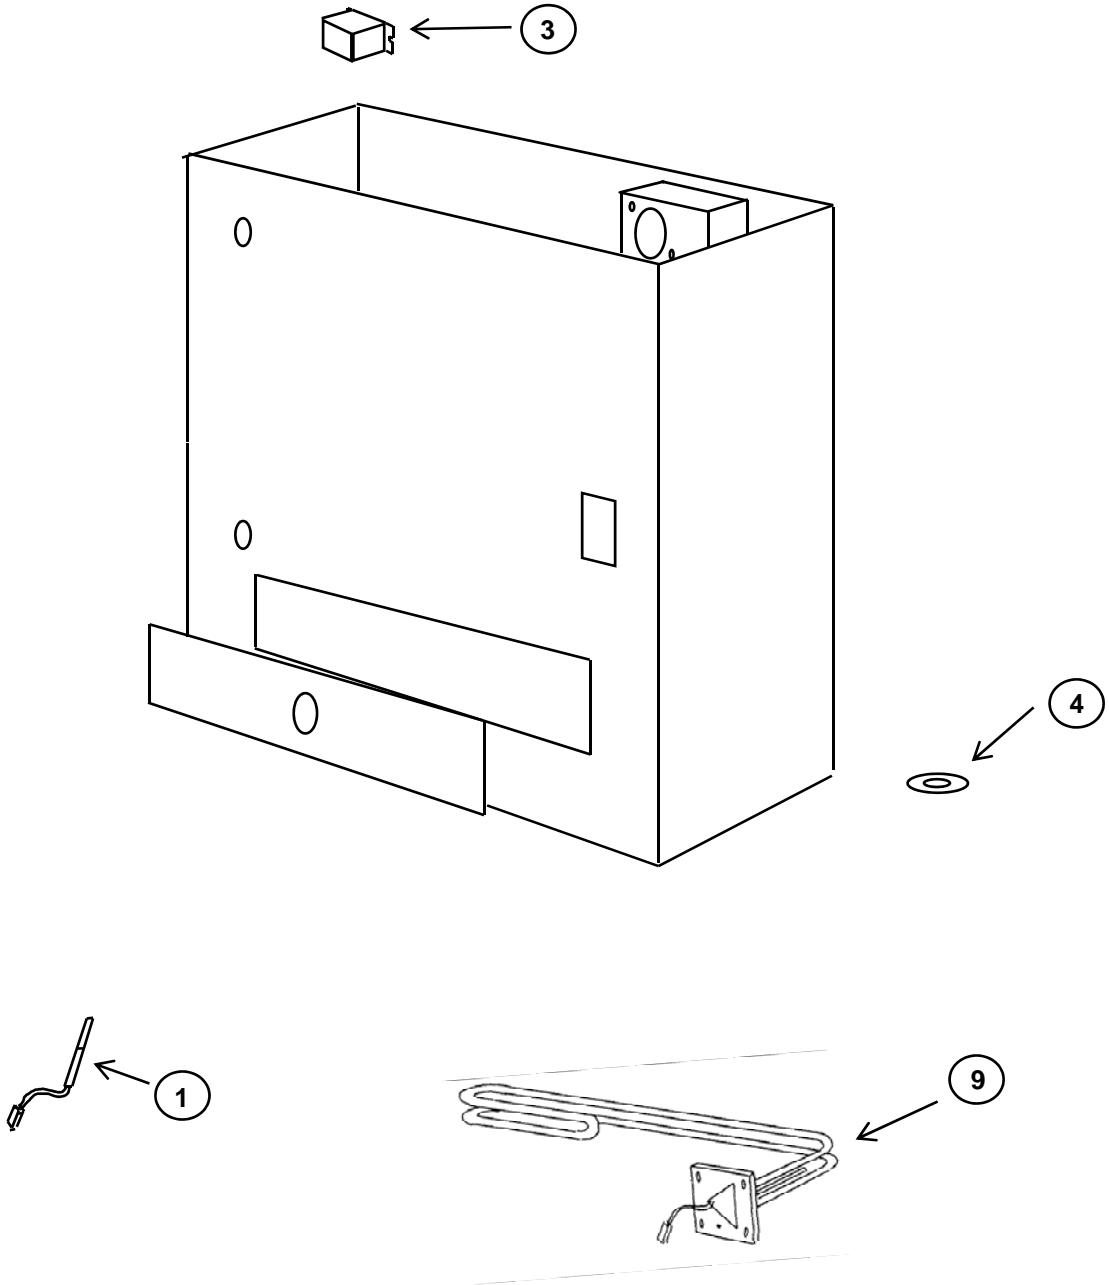

Manual Boiling Water Unit

Zip '832' Series

15L – 34L

	Part No.	Description	Model Reference	Category
1	315880	Cord set	All Models	LZ
2	316017	Element 2.4kW & Gasket	832 Series	ZIP
3	315402	Fitting Inlet/Vent	832 Series, Modular Lazer Series	LZ/ZIP
4	312142	Gasket Silicone Lazer/Zip (Pack 5)	ZP, 832 Series & All Lazer	LZ/ZIP
5	90127	Gauge glass 477mm	VE, VS Series 16L & 832 Series 15L, 23L, 34L	ZIP
6	315958	Loom Wiring Zip 15L-35L	832 Series 15L, 23L, 34L	ZIP
7	10316	Relay ZP	ZP & 832 Series	ZIP
8	14252	Switch Start ZP Post 96	ZP Series (Post 03/96) & 832 Series	ZIP
9	10499	Tap & O-Ring	ZP & 832 Series, Manual, Classic & Modular Lazer	LZ/ZIP
10	316198	Tap Extn Kit, Plastic Mod. Classic/Zip (91mm)	832 Series & Modular Classic Lazer	LZ/ZIP
	317610	Tap Extn Kit, Plastic Mod. Classic/Zip (77mm - From March 2009)	832 Series & Modular Classic Lazer	LZ/ZIP
11	316016	Thermodisc & O-Ring	832 Series	ZIP
12	315839	Tube Silicone Kit	832 Series & Mod Series Lazer	LZ/ZIP
13	316015	Valve Anti Siphon Kit	832 Series	ZIP
14	317608	Valve Anti Siphon Kit (From March 2009)	832 Series	ZIP
N/S	90276	O-Ring Gauge Glass Lazer Manual (Pack 5)	832 Series	ZIP

Manual Boiling Water Unit Zip 'ZP' Series

Discontinued 1998. Parts available only while stocks last