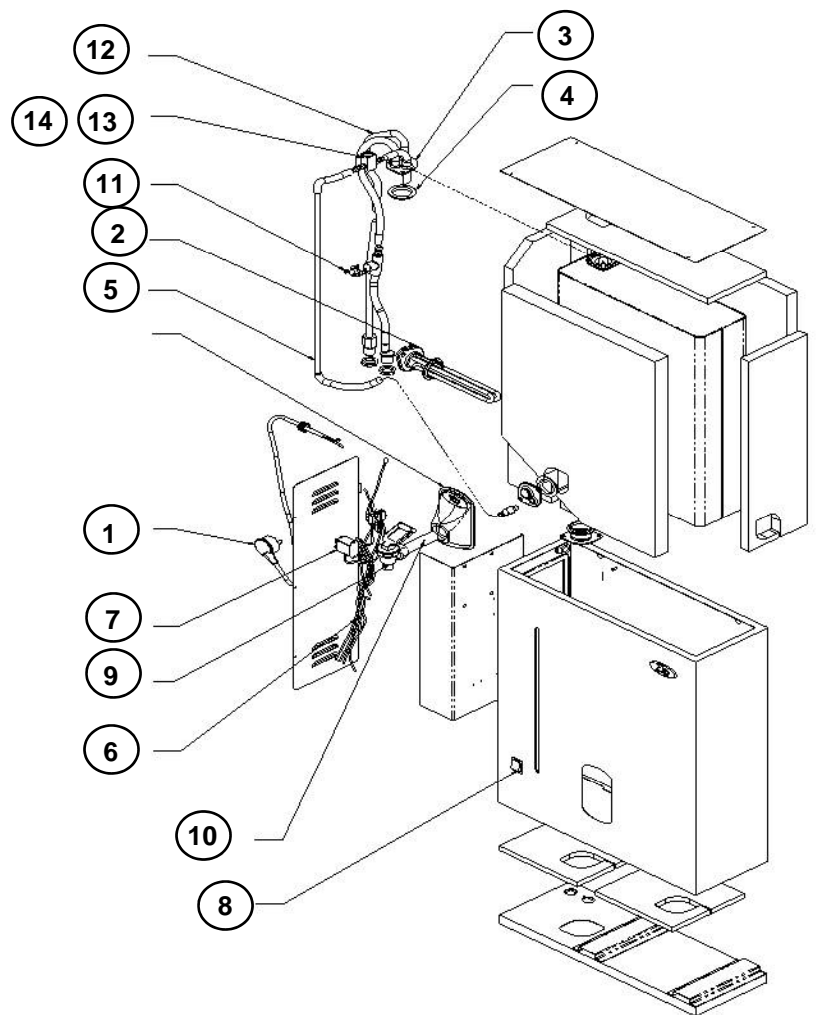

Manual Boiling Water Unit Zip '832' Series 15L – 34L

Parts Not Shown
#315888 Seal Kit
#310303 Restrictor Inlet
#315956 Paper Backing Gaugeglass

Manual Boiling Water Unit

Zip '832' Series

15L – 34L

	Part No.	Description	Model Reference	Category
1	315880	Cord set	All Models	LZ
2	316017	Element 2.4kW & Gasket	832 Series	ZIP
3	315402	Fitting Inlet/Vent	832 Series, Modular Lazer Series	LZ/ZIP
4	312142	Gasket Silicone Lazer/Zip (Pack 5)	ZP, 832 Series & All Lazer	LZ/ZIP
5	90127	Gauge glass 477mm	VE, VS Series 16L & 832 Series 15L, 23L, 34L	ZIP
6	315958	Loom Wiring Zip 15L-35L	832 Series 15L, 23L, 34L	ZIP
7	10316	Relay ZP	ZP & 832 Series	ZIP
8	14252	Switch Start ZP Post 96	ZP Series (Post 03/96) & 832 Series	ZIP
9	10499	Tap & O-Ring	ZP & 832 Series, Manual, Classic & Modular Lazer	LZ/ZIP
10	316198	Tap Extn Kit, Plastic Mod. Classic/Zip (91mm)	832 Series & Modular Classic Lazer	LZ/ZIP
	317610	Tap Extn Kit, Plastic Mod. Classic/Zip (77mm - From March 2009)	832 Series & Modular Classic Lazer	LZ/ZIP
11	316016	Thermodisc & O-Ring	832 Series	ZIP
12	315839	Tube Silicone Kit	832 Series & Mod Series Lazer	LZ/ZIP
13	316015	Valve Anti Siphon Kit	832 Series	ZIP
14	317608	Valve Anti Siphon Kit (From March 2009)	832 Series	ZIP
N/S	90276	O-Ring Gauge Glass Lazer Manual (Pack 5)	832 Series	ZIP