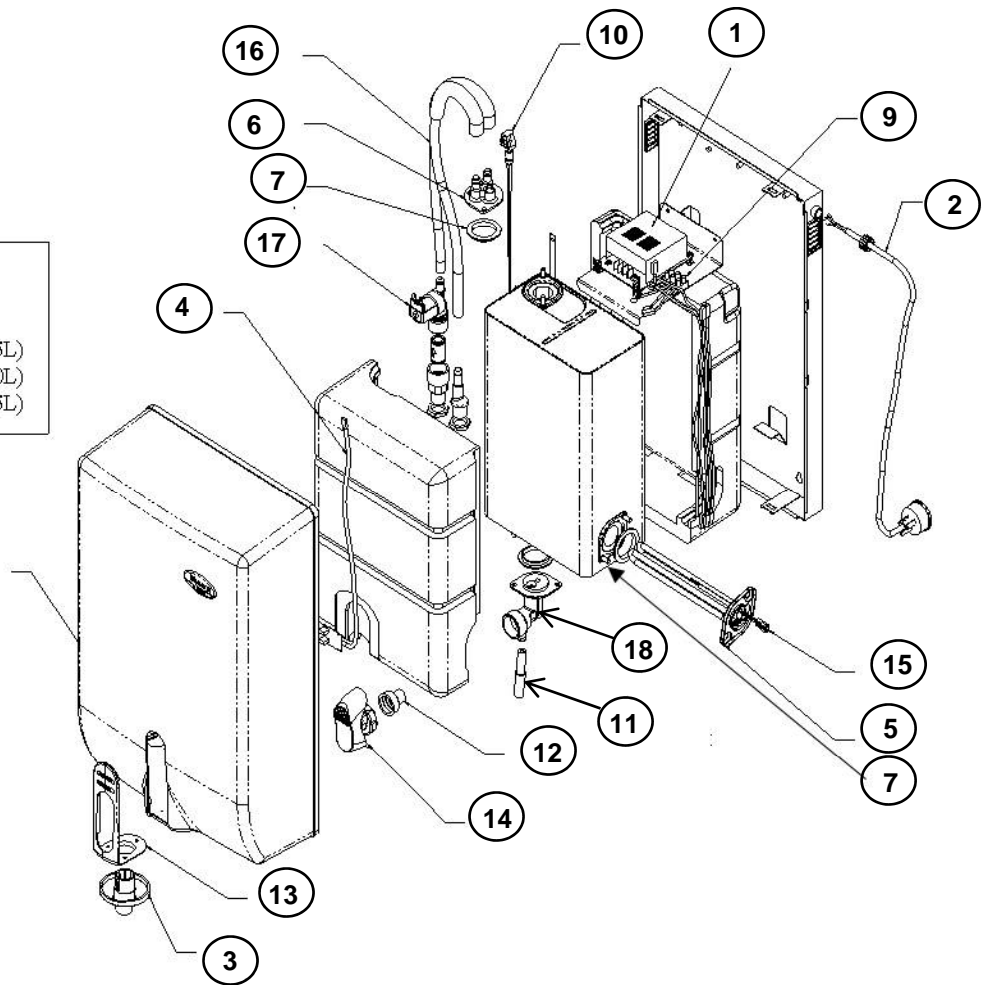

Lazer Automatic Boiling Water Unit Modular Designer Series - 791 2.5L – 7.5L

Discontinued August 2007. Parts available only while stocks last

Parts Not Shown
#315888 Seal Kit
#315887 Fastening Kit
#315876 Tank & Insulation Assy (2.5L)
#315877 Tank & Insulation Assy (5.0L)
#315878 Tank & Insulation Assy (7.5L)