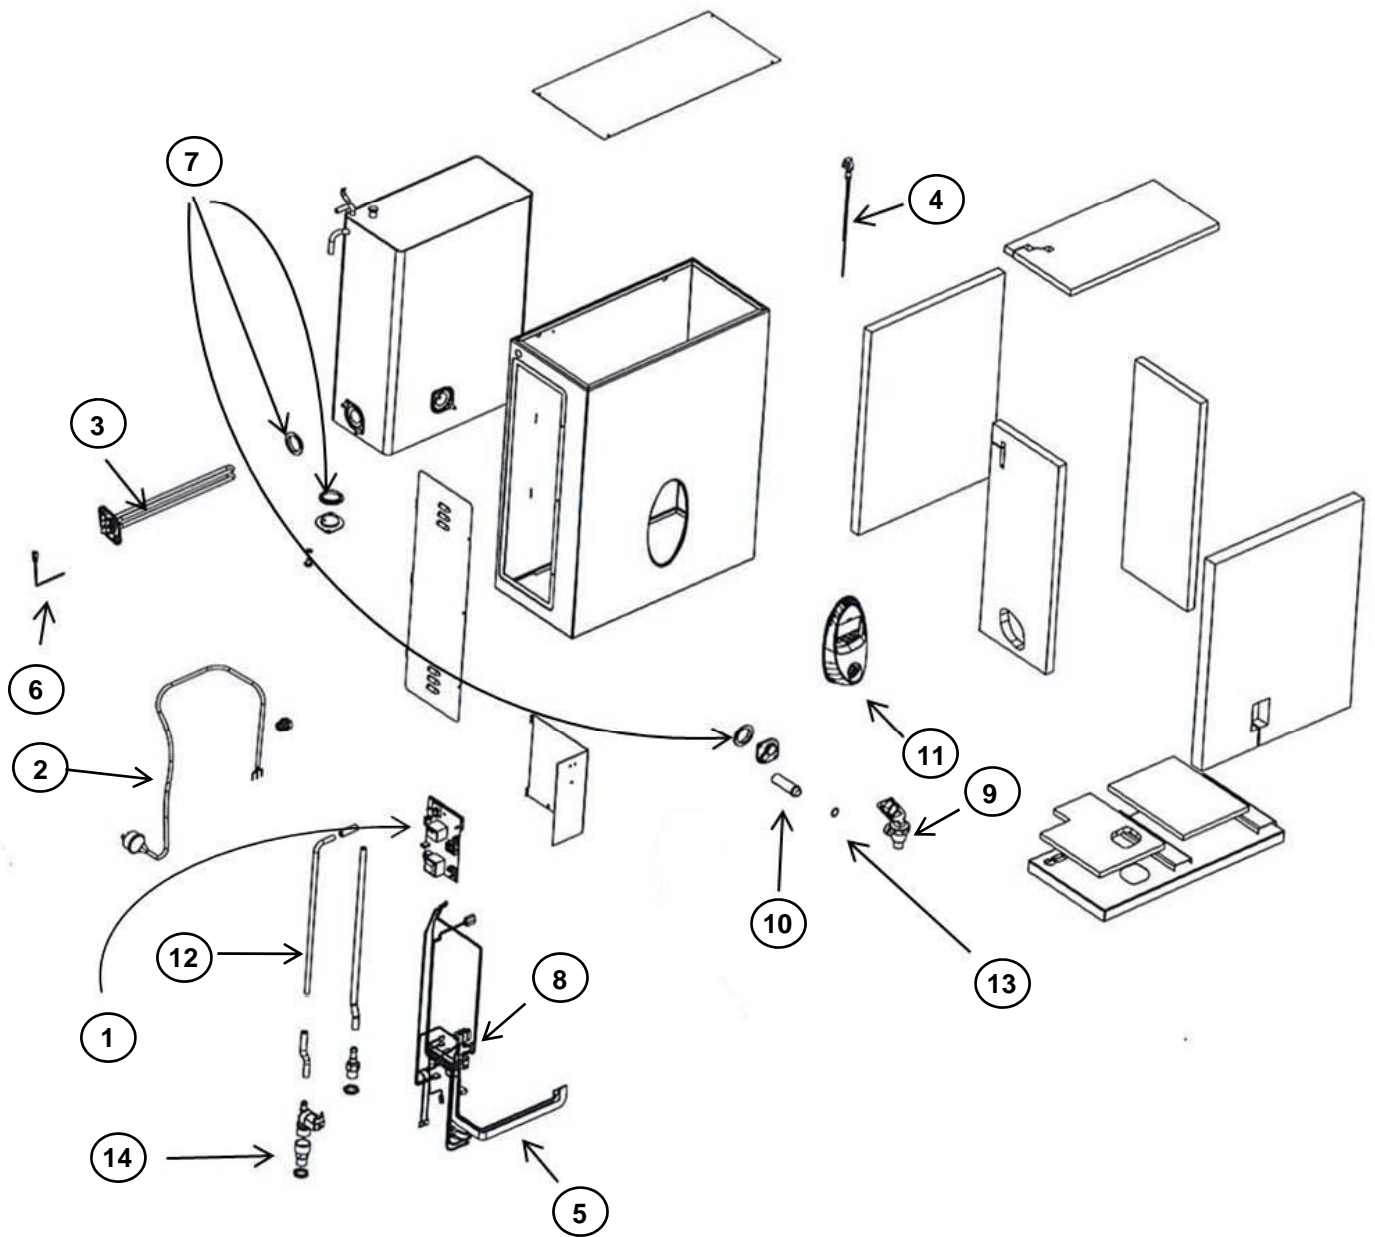

Lazer Automatic Boiling Water Units

Timer Model

Launched July 2007

Lazer Classic

Model: Classic Timer 710015NZ-T0, 710025NZ-T0, 710040NZ-T0

Classic Timer 720015NZ-T0, 720025NZ-T0, 720040NZ-T0 Stainless Steel