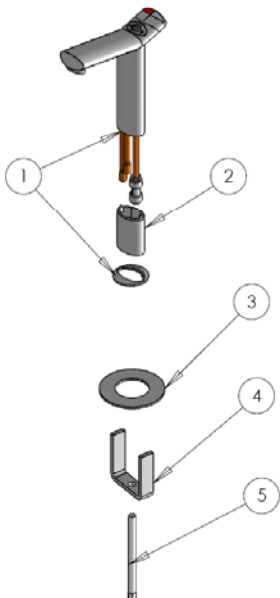

Lazer & ZIP & On Tap Series

On-Tap Series

Tap Extension

Drain Tray Assembly		
	Part No	Description
1	317373	Drain Tray
2	317367	Tank Fitting, Drain
2.1	n/a	Tank Fitting
2.2	n/a	Washer – Tank Fitting
2.3	n/a	Nut
3	317375	Drain Grate
4	317458	Cup Washer
5	317466	Bung / Stopper
Tap Extension Assembly		
1	317324	STD Tap Assembly
2	317290	Tap Extension
3	317459	Washer 1.3 /4x3, 1/2"x 3 ZP
4	317446	Mounting Bracket, Extended Tap
5	317457	Nut Extended