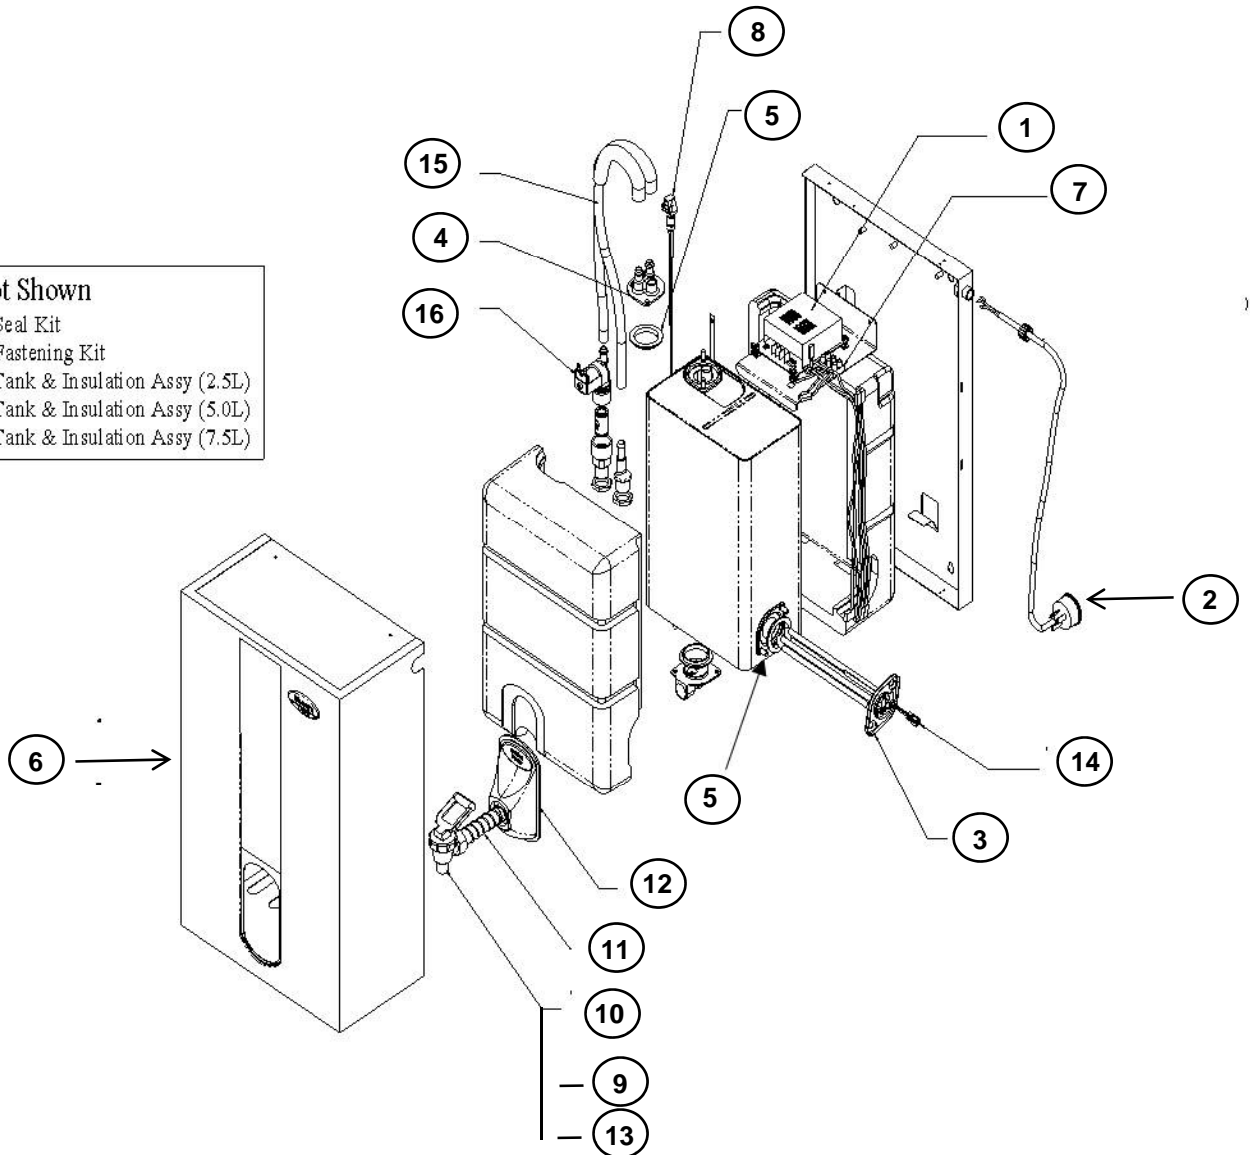

Lazer Automatic Boiling Water Unit Modular Classic Series 2.5L – 7.5L

Discontinued July 2007. Parts available only while stocks last.

Parts Not Shown
#315888 Seal Kit
#315890 Fastening Kit
#315876 Tank & Insulation Assy (2.5L)
#315877 Tank & Insulation Assy (5.0L)
#315878 Tank & Insulation Assy (7.5L)