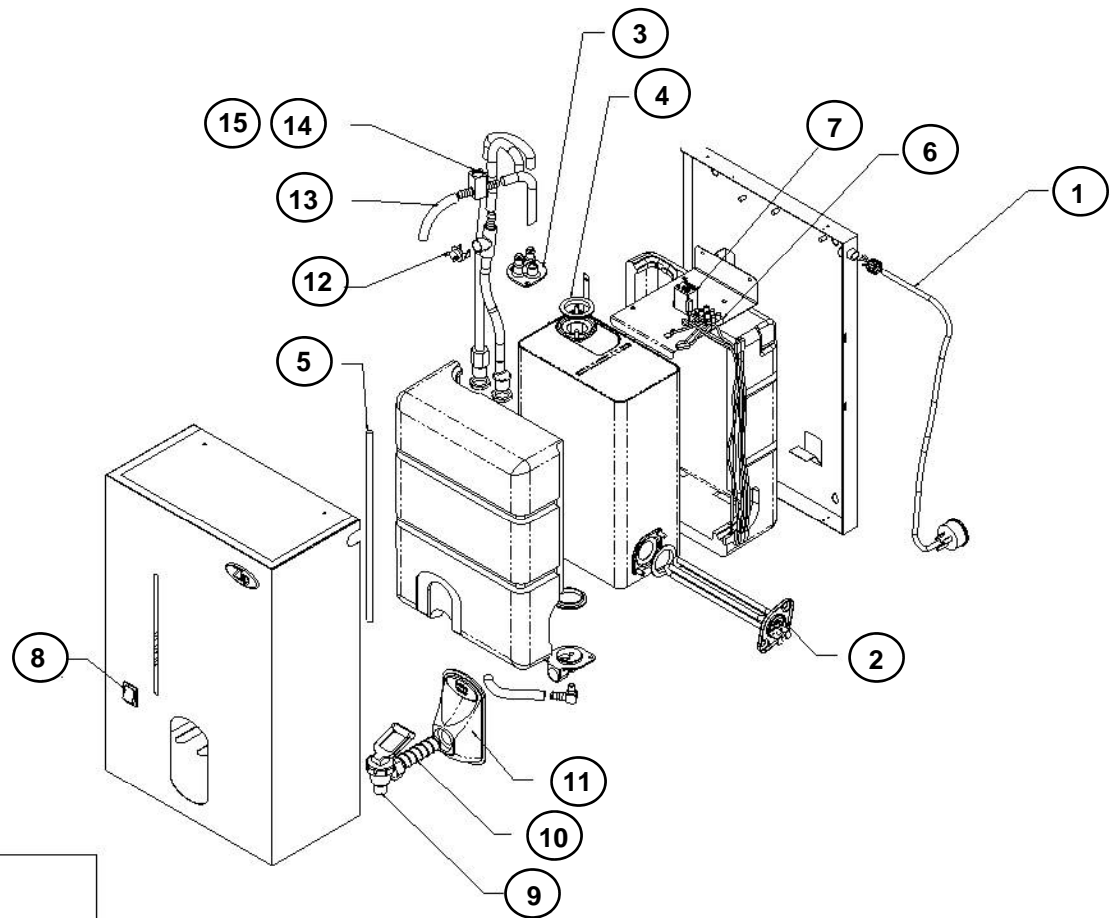

Manual Boiling Water Unit

Zip '832' Series

4.5L – 7L

Parts Not Shown

- #315888 Seal Kit
- #310303 Restrictor Inlet
- #315956 Paper Backing Gaugeglass
- #315877 Tank & Insulation Assy (4.5L)
- #315878 Tank & Insulation Assy (7.0L)

- **Tap Head Assy Tomlinson**
- **#90352**
- **Seal Tap (5 Pack)**
- **#10556**

Manual Boiling Water Unit

Zip '832' Series

4.5L – 7L

	Part No.	Description	Model Reference	Category
1	315880	Cord set	Classic, Designer	LZ
2	316017	Element 2.4kW & Gasket	832 Series	ZIP
3	315402	Fitting Inlet/Vent	832 Series, Modular Lazer Series	LZ/ZIP
4	312142	Gasket Silicone Lazer/Zip (Pack 5)	ZP, 832 Series & All Lazer	LZ/ZIP
5	90124	Gauge glass 330mm (Dia. 9mm)	V Series 13L & 832 Series 4.5L	ZIP
	90126	Gauge glass 425mm (Dia. 9mm)	V Series 27L & 832 Series 7L	ZIP
	317603	Gauge glass 270mm (From March 2009)	832 Series	ZIP
	317609	Gauge glass 340mm (From March 2009)	832 Series	ZIP
6	315949	Loom Wiring Zip 4.5L-7.0L	832 Series 4.5L - 7L	ZIP
7	10316	Relay ZP	ZP & 832 Series	ZIP
8	14252	Switch Start ZP Post 96	ZP Series (Post 03/96) & 832 Series	ZIP
9	10499	Tap & O-Ring	ZP & 832 Series, Manual, Classic & Modular Lazer	LZ/ZIP
10	316198	Tap Extn Kit, Plastic Mod. Classic/Zip (91mm)	832 Series & Modular Classic Lazer	LZ/ZIP
	317610	Tap Extn Kit, Plastic Mod. Classic/Zip (77mm - From March 2009)	832 Series & Modular Classic Lazer	LZ/ZIP
11	315889	TAP Surround & Badge, Mod. Cl Lazer/Zip	832 Series & Modular Classic Lazer	LZ/ZIP
12	316016	Thermodisc & O-Ring	832 Series	ZIP
13	315839	Tube Silicone Kit	832 Series & Mod Series Lazer	LZ/ZIP
14	316015*	Valve Anti Siphon Kit	832 Series	ZIP
15	317608	Valve Anti Siphon Kit (From March 2009)	832 Series	ZIP

*For units manufacture before Feb 2009