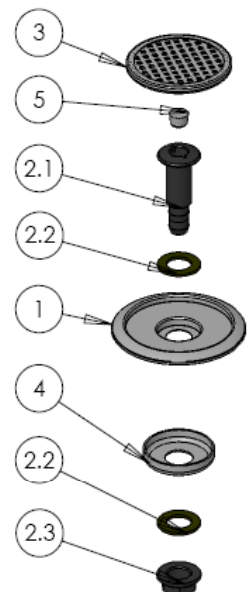

Drain Tray Assembly		
	Part No	Description
1	317373	Drain Tray
2	317367	Tank Fitting, Drain
2.1	n/a	Tank Fitting
2.2	n/a	Washer – Tank Fitting
2.3	n/a	Nut
3	317375	Drain Grate
4	317458	Cup Washer
5	317466	Bung / Stopper
Tap Extension Assembly		
1	317324	STD Tap Assembly
2	317290	Tap Extension
3	317459	Washer 1.3 /4x3, 1/2"x 3 ZP
4	317446	Mounting Bracket, Extended Tap
5	317457	Nut Extended