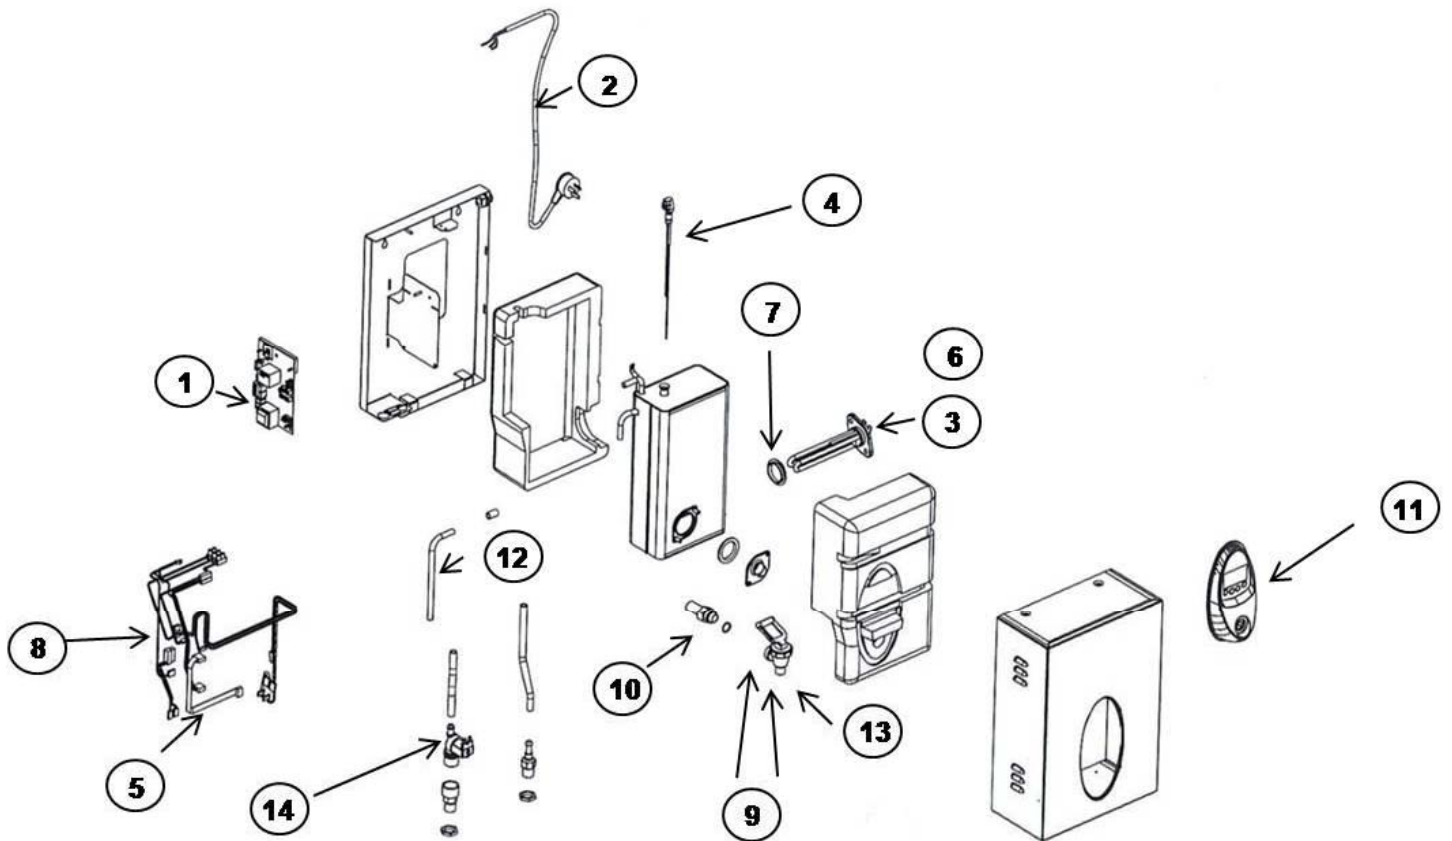

On-Tap Series

	Part No	Description
1	317345	Controller Heat Sink Assy Gemini
1a	317653	Controller 'Daughter' Board
2	317339	Timer Assy Under sink (Decal, Fascia, Timer)
3	316955	Ribbon Connector Timer 3-10L
4	316775	Valve PLV Apex Filtamate
5	317343	Valve Solenoid VAI180-230 (Inlet/Cold)
6	316838	Valve Solenoid 220-240Vac 0.5L/min
7	317073	Fitting ¼" to ½" BSP (Solenoid Fitting, John Guest, Cold/Inlet Solenoids)
8	317013	Fitting Inlet Solenoid (¾" BSP to ¼" John Guest Boiling Solenoid)
9	312029	Level Probe
10	316772	Filter Mount Everpure
11	316814	Fitting Elbow ¼" to 3/8" Stem (2 Required) Note: Screws 317432 M5*8 Might Also Be Required, 2 Needed.
12	317164	Element 1.8kW Incoloy
13	317346	Element 1.5kW Incoloy
14	317341	Pump Colbec CP3-1ERL (Might Also Want To Include 317030 Screws M3*30 (4 Of), 317040 M3 Nut, 317360 Gasket Anti Vibration Pump)
15	316810	Fitting "Y" Divider ¼" Tube
16	317056	Fitting Bulkhead ¼"
17	317087	Fitting Elbow ¼" to ¼" Stem
18	08340R	Elbow Copper Tube 9.5*90°*65 Unequal
19	317347	Jacket Front Access Gemini Powder Coated (Door)
20	316751	Handle Door TB3/5
21	310537	Thermistor
22	316813	Fitting Inlet 740 Srs ½" x15mm
23	317177	Fitting Inlet 740 Srs ½" x12mm Au
24	10470	Filter Inlet 15mm
25	317325	Elbow Rigid ¼" NPT Acetal
26	317067	Filter Everpure 5 Micron
27	317317	Restrictor Flow Outlet 740/750 Series (Goes In Silicone Connected To Pipe)
28	317324	Tap Assembly
29	317282	Label, Switch/LED Overlay, Tap
NS	316264	Tube Silicone 2.5m (Cut To Length Required)
NS	317101	Tube White ¼" * 2.54m Straight
NS	317355	Clamp Hose I.D 13.6 mm
NS	08341R	Elbow Assy Outlet/Vent Brazed Gemini

Lazer Automatic Boiling Water Units Timer Model

Launched July 2007

Lazer Classic

Model: Classic Timer 710003NZ-T0 & 720003NZ-T0 Stainless Steel