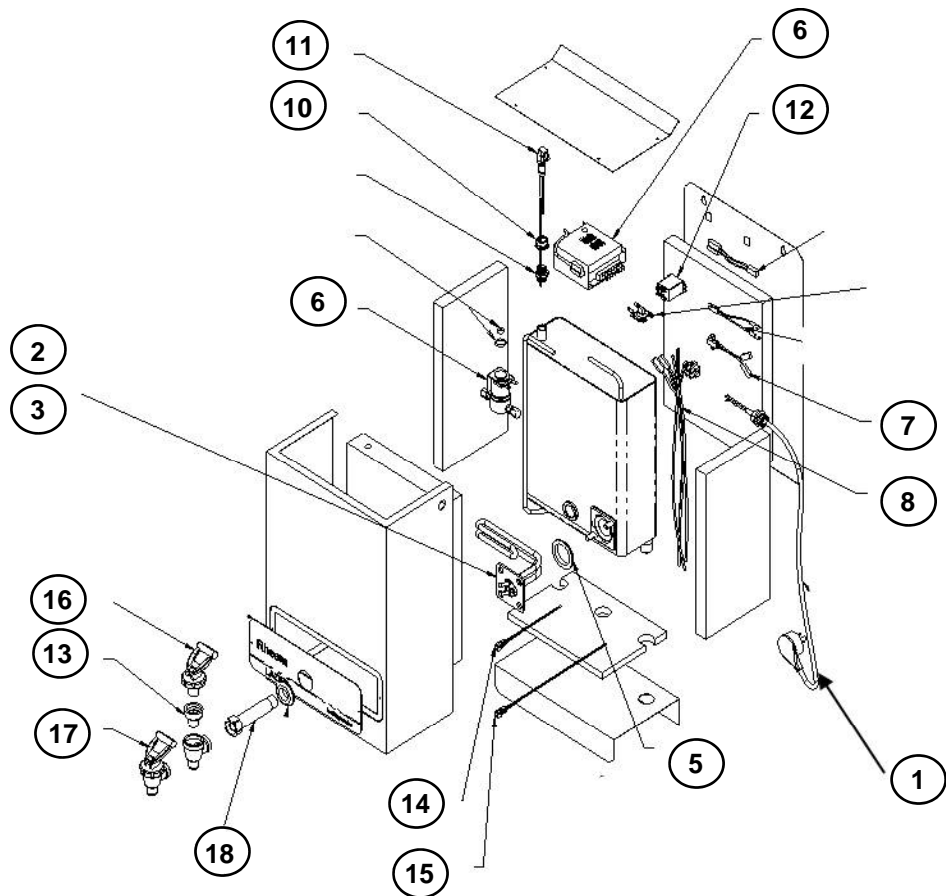

Lazer Automatic Boiling Water Unit Classic Series - 711

Discontinued April 1999. Parts available only while stocks last.

Parts not shown
Seal Kit #315888
Contains:
Seal Tap
Sleeve Outlet Tap
Gaskets
O-Rings
Washer Drain
Screw

Lazer Automatic Boiling Water Unit

Classic Series - 711

Discontinued April 1999. Parts available only while stocks last

	Part No.	Description	Model Reference	Category
1	315880	Cord set Assy Lazer 2.5L-15L	Classic, Designer	LZ
2	12329	Element 2.4kW Assy Short Pkgd	Classic 2.5L-15L (Post 05/93) (Bent)	LZ
	14521	Element 3.6kW Thermistor & Gasket Short Pkgd	Classic 25L-50L (Post 05/93) (Bent)	LZ
	14515	Element 4.6kW Thermistor & Gasket Pkgd	Classic 40L (Post 05/93)	LZ
3	15258	Element 2.4kW Long Thermistor & Gasket	Classic Series (Pre 09/92)	LZ
	15259	Element 3.6kW Thermistor & Gasket Long Pkgd	Classic Series (Pre 09/92)	LZ
5	312142	Gasket Silicone Lazer/Zip (5 Pack)	ZP, 832 Series & All Lazer	LZ/ZIP
6	316580	Lazer Replacement Solenoid & ECB Kit	Pre Modular 04/1999	LZ
7	15685	Lead Assy F QC Tab-m Unipin LZ	Classic (Pre 05/93) Hi-Lo To Control Box	LZ
8	10474	Loom Wiring LA025	Classic 2.5L	LZ
	14239	Loom Wiring LDA050	Modular Classic & Designer 5L	LZ
	10419	Loom Wiring LA250	Classic 25L	LZ
	10770	Loom Wiring LA400	Classic 40L	LZ
	10503	Loom Wiring LA500	Classic 50L	LZ
10	90269	Nut High/Low Probe	Classic (Pre 1988)	LZ
11	312029	Probe Assy Lazer Hi/Lo 2.5L-50L	Lazers	LZ
12	10465	Relay LA250 Pkgd	Classic 25L, Modular Classic 25L	LZ
	10771	Relay LA400 Pkgd	Classic 40L, Modular Classic 40L - Push On	LZ
	14461	Relay LA500 Pkgd	Classic 50L (Pre 05/93)	LZ
13	10556	Seal Tap (Pack 5)	VE,VS,ZP & 832 Series & All Lazer – Tomlinson Tap	LZ/ZIP
14	310537	Thermistor Short 150 mm	Classic, Designer, Modular (was 10537)	LZ
15	10535	Thermistor Long 270 mm	Manual, Classic (Pre 05/93)	LZ
16	90352	Tap-head Assy Tomlinson	ZP & 832 Series Manual & Classic Lazer	LZ/ZIP
17	10499	Tap & O-Ring	ZP & 832 Series Manual, Classic & Modular Lazer (Red)	LZ/ZIP
18	90350	Tap Extn Kit, Chrome	Lazer 2/Zip 812 series	LZ/ZIP